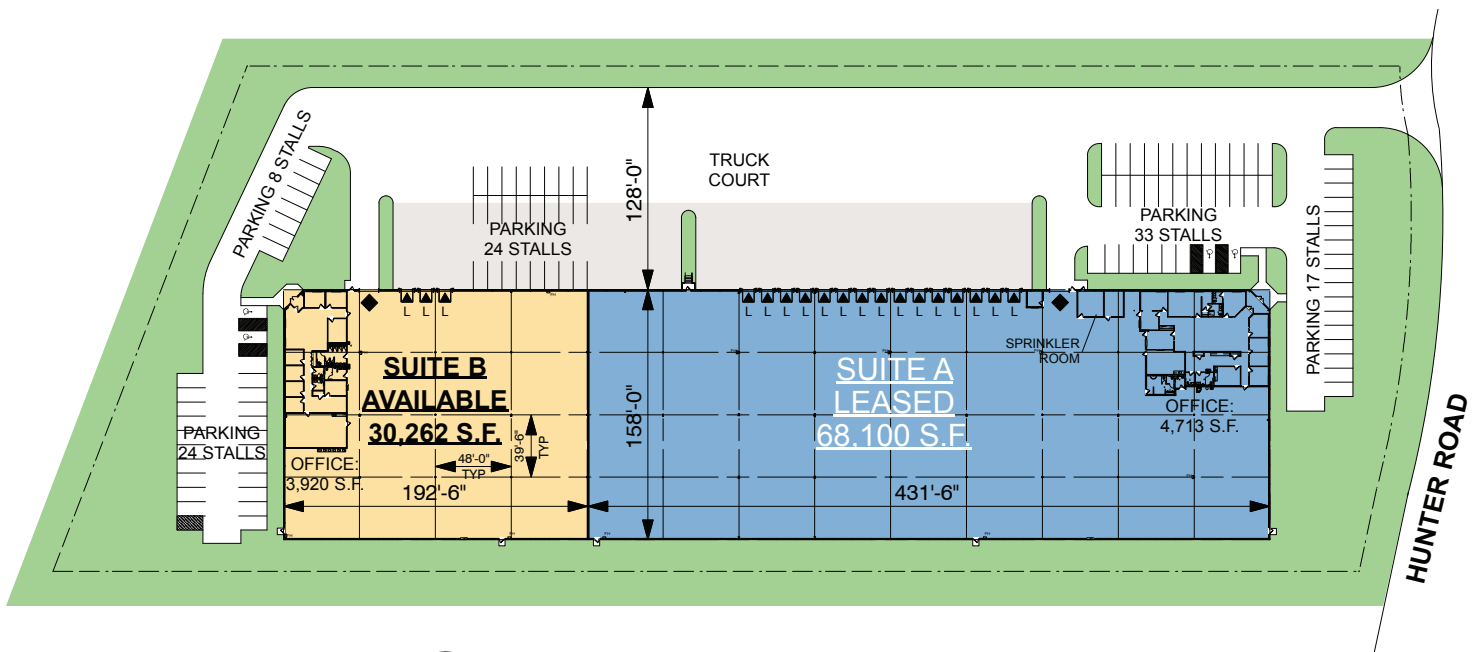

facility

- 98,470 sf building
- 30,262 sf available
- 3,920 sf office
- 3 exterior docks (expandable)
- 1 drive-in door
- 33 parking spaces
- trailer parking available
- 39'6" x 48' typical column spacing
- 24' clear height
- 200 amps, three phase, four wire, 277/480 volt
- ESFR sprinkler system
- new LED lighting in warehouse

PROLOGIS

30,262 Square Feet Industrial Space For Lease

SITE PLAN

LEGEND:

- ▲ DOCK DOOR
- ▲ L DOCK DOOR W/LEVELER
- ◆ DRIVE-IN DOOR
- LAND
- LEASED AREA
- AVAILABLE

Lee & Associates
 Jeffrey J. Janda, SIOR
 jjanda@lee-associates.com
 ph +1 773.355.3015
 fax +1 847.233.0068
 cell +1 847.736.7338
 9450 W Bryn Mawr Ave
 Suite 550
 Rosemont, IL 60018 USA