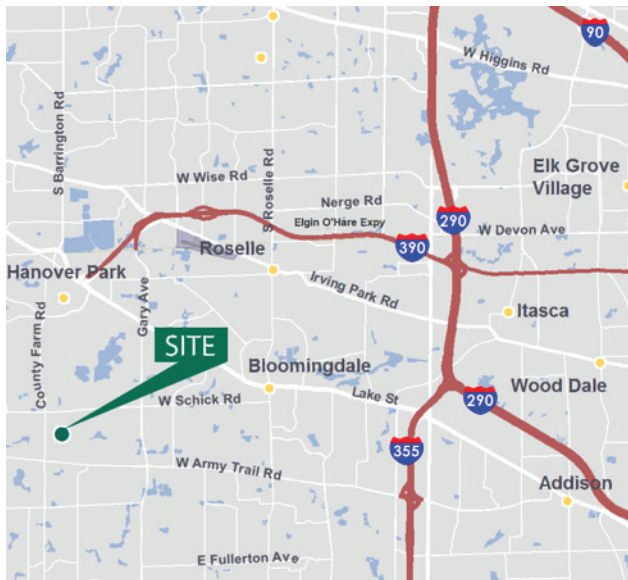

Prologis Hanover Park

1625 Hunter Road

Hanover Park, IL 60133 USA

30,262 Square Feet Industrial Space For Lease

PROLOGIS

location

- DuPage County
- in prestigious Mallard Lake Business Park
- close proximity to Elgin-O'Hare Expressway / I-390