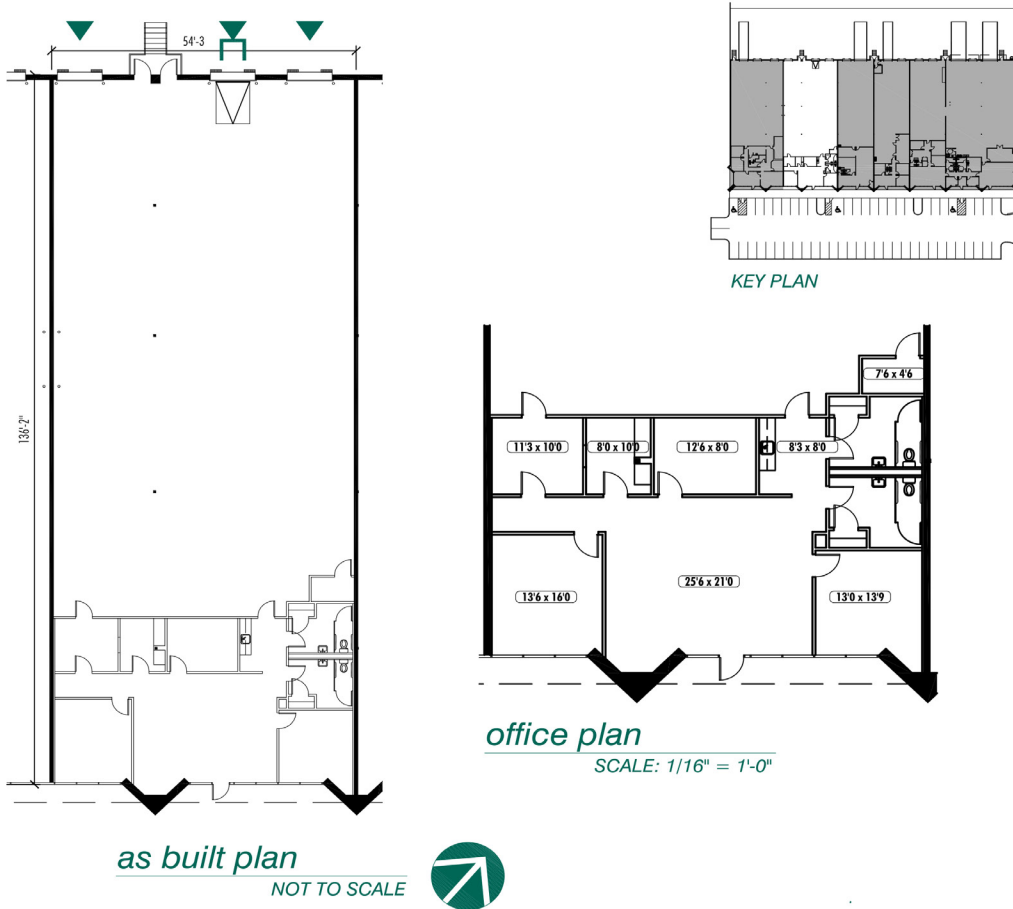

Carter Pacific

Business Center Building 3, Suite B

7,560 Square Feet Industrial Space For Lease

2999 Pacific Drive, Norcross, GA 30071 USA

PROLOGIS

Lee & Associates

Craig Viergever, SIOR
cviergever@lee-associates.com
ph +1 404.442.2843
fax +1 404.442.2811
cell +1 404.281.4481
3500 Lenox Road, Suite 200
Atlanta, GA 30326 USA

Lee & Associates

Tommy Hiles, SIOR
thiles@lee-associates.com
ph +1 404.442.2847
fax +1 404.442.2811
cell +1 404.229.0283
3500 Lenox Road, Suite 200
Atlanta, GA 30326 USA

Lee & Associates

Tyler Flemming
tflemming@lee-associates.com
ph +1 404.442.2855
fax +1 404.442.2811
cell +1 404.694.5661
3500 Lenox Road, Suite 200
Atlanta, GA 30326 USA