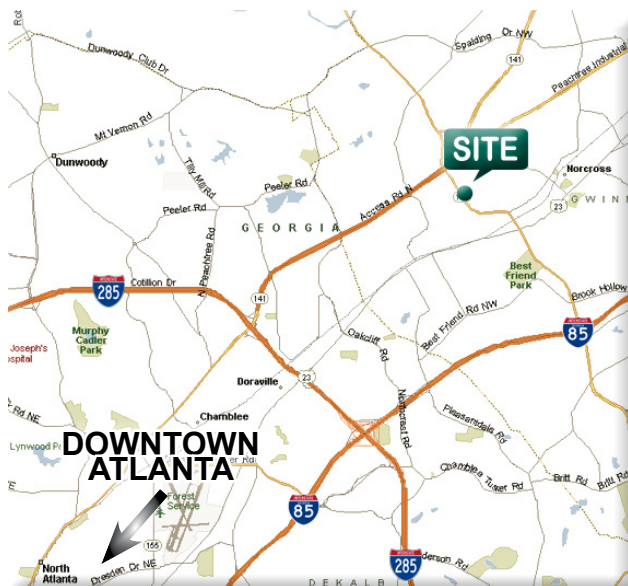

Carter Pacific

Business Center Building 3, Suite B

7,560 Square Feet Industrial Space For Lease

2999 Pacific Drive, Norcross, GA 30071 USA

PROLOGIS

location

• Carter Pacific Business Center is conveniently located on Jimmy Carter Boulevard in Norcross, GA (Gwinnett County). Just 20 minutes northeast of Atlanta, Gwinnett is home to a wide range of businesses – from industry giants like Scientific Atlanta, Cisco Company, Fed Ex, Sage Software and AGCO to international corporations like WIKA Instruments and Ricoh Electronics Corporation to homegrown success stories like Optimus Solutions, Cypress Care and Horizon Software International.