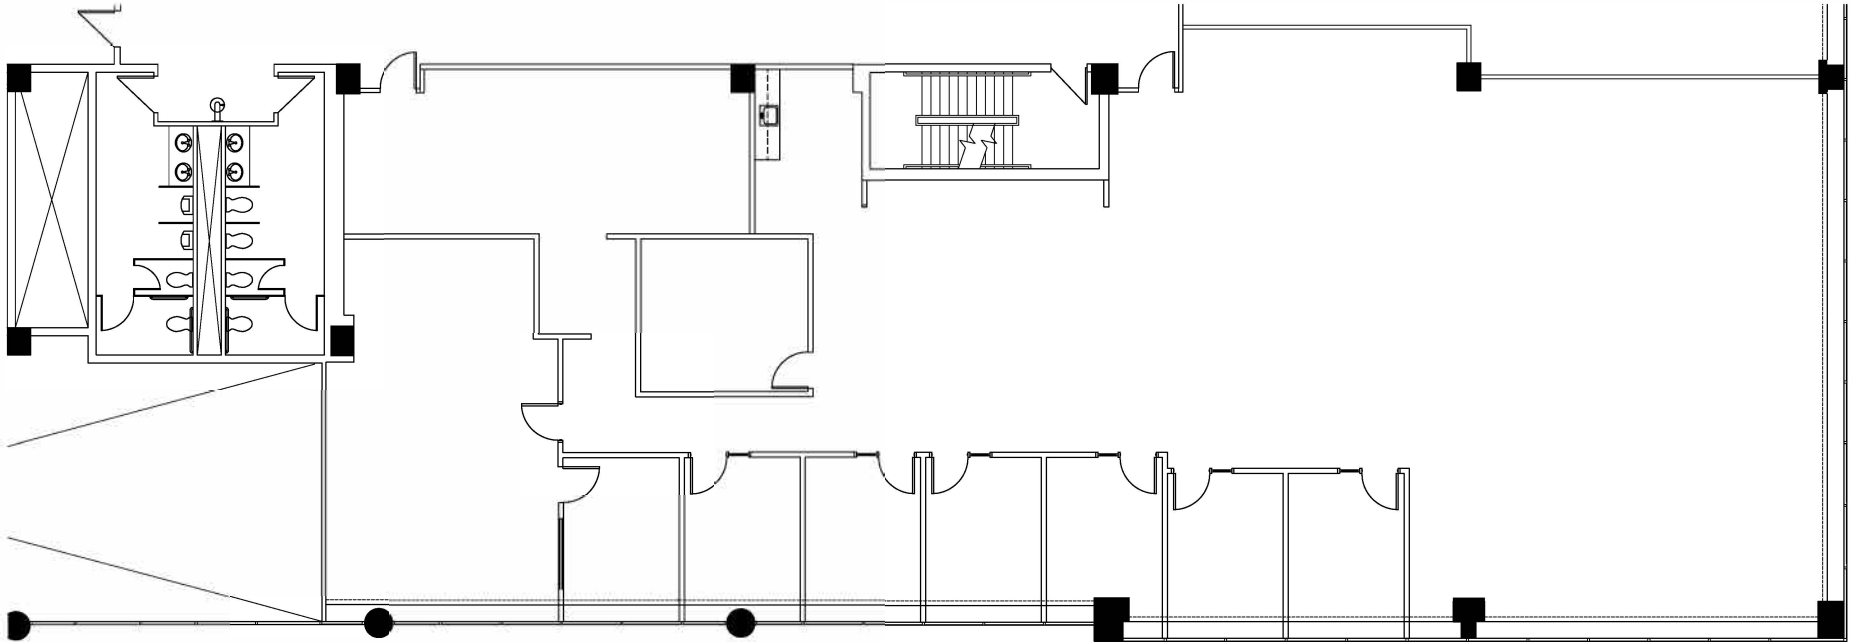

Two Denver Highlands

10065 East Harvard Avenue

SUITE 270 7,002 R.S.F.

LEASING INFORMATION:

Mitch Bradley 720.528.6311
Lindsay Gilbert 720.528.6360

KEY PLAN