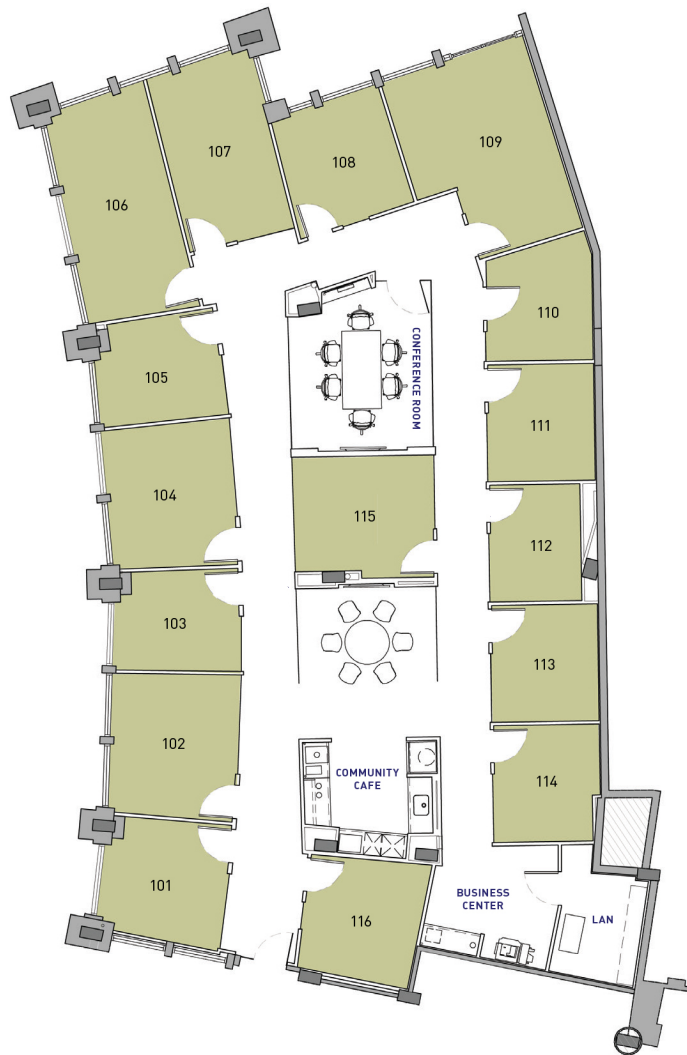

1765 Duke Street

1765 Duke Street | Alexandria, VA 22314

CARR
WORKPLACES

-  Beautiful Class A building
-  On-site fitness center
-  Convenient in-building parking
-  On-site deli available
-  Near the metro, Amtrak, and VRE
-  Near multiple shops & restaurants