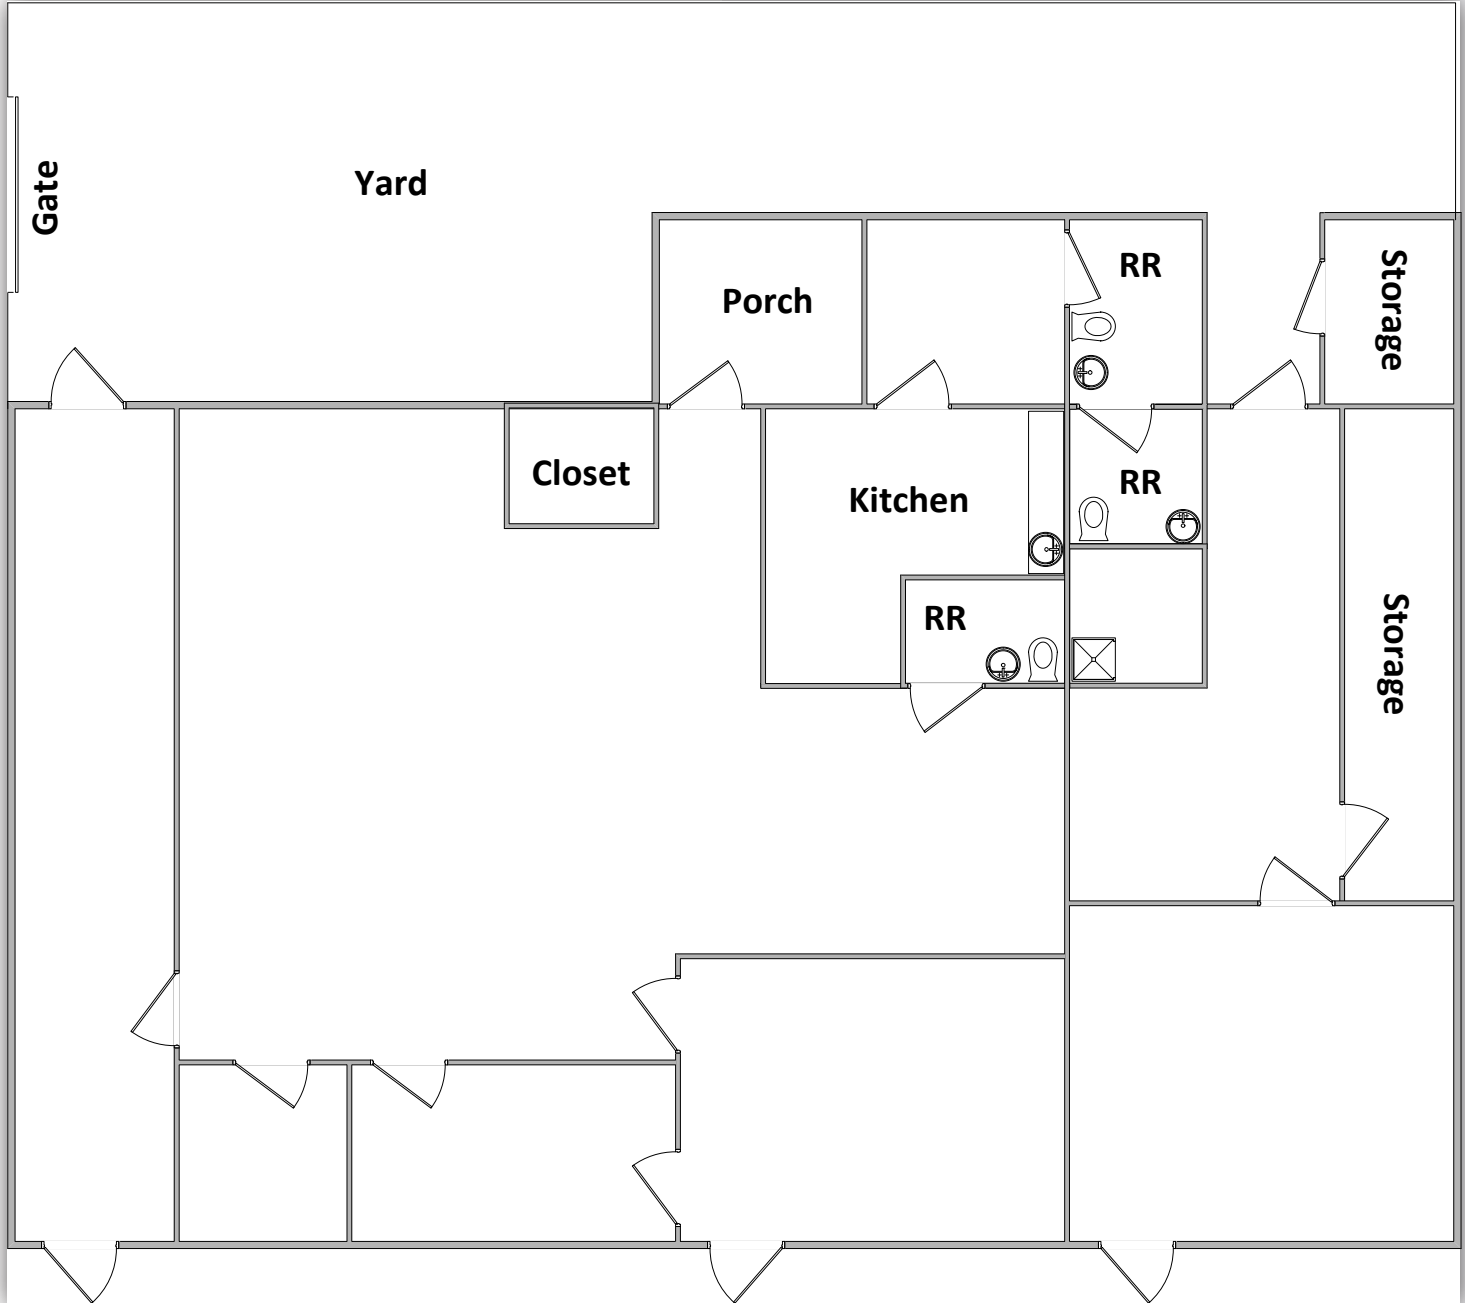

SPACE DETAILS:

- ±3,638 SF retail space
- 2 Reception areas
- 2 Offices
- Conference room
- Kitchen
- Bull Pen
- 3 Restrooms

Exclusive Agent

Toby Campbell

d: 480.214.1123 m: 602.561.2946

tcampbell@cpi.az.com

COMMERCIAL PROPERTIES INC.

Locally Owned. Globally Connected. CPPIAC International

TEMPE: 2323 W. University Drive, Tempe, AZ 85281 | 480.966.2301
SCOTTSDALE: 7025 N. Scottsdale Rd., Suite 220, Scottsdale, AZ 85253 | www.cpi.az.com