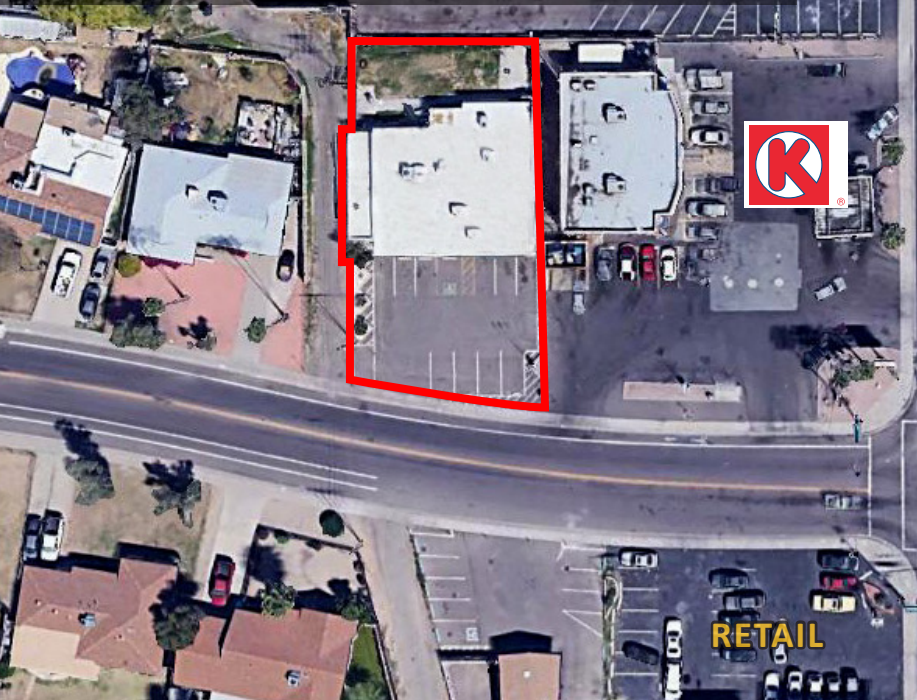

# 1912 W Campbell Ave

Phoenix, Arizona 85015

3,638 SF Retail/Office For Lease

REDUCED LEASE RATE: 80¢/SF MODIFIED GROSS

19th Ave

RETAIL

Campbell Ave

RETAIL

## BUILDING DETAILS:

- ±3,638 SF retail space
- HVAC throughout
- 10' Clear height
- 2 Reception areas
- 2 Offices
- Conference room
- Kitchen
- Bull Pen
- 3 Restrooms
- Zoning: C-2
- Rear yard area with storage room
- Power: 400A, 3P
- Possible use: Small contractor yard