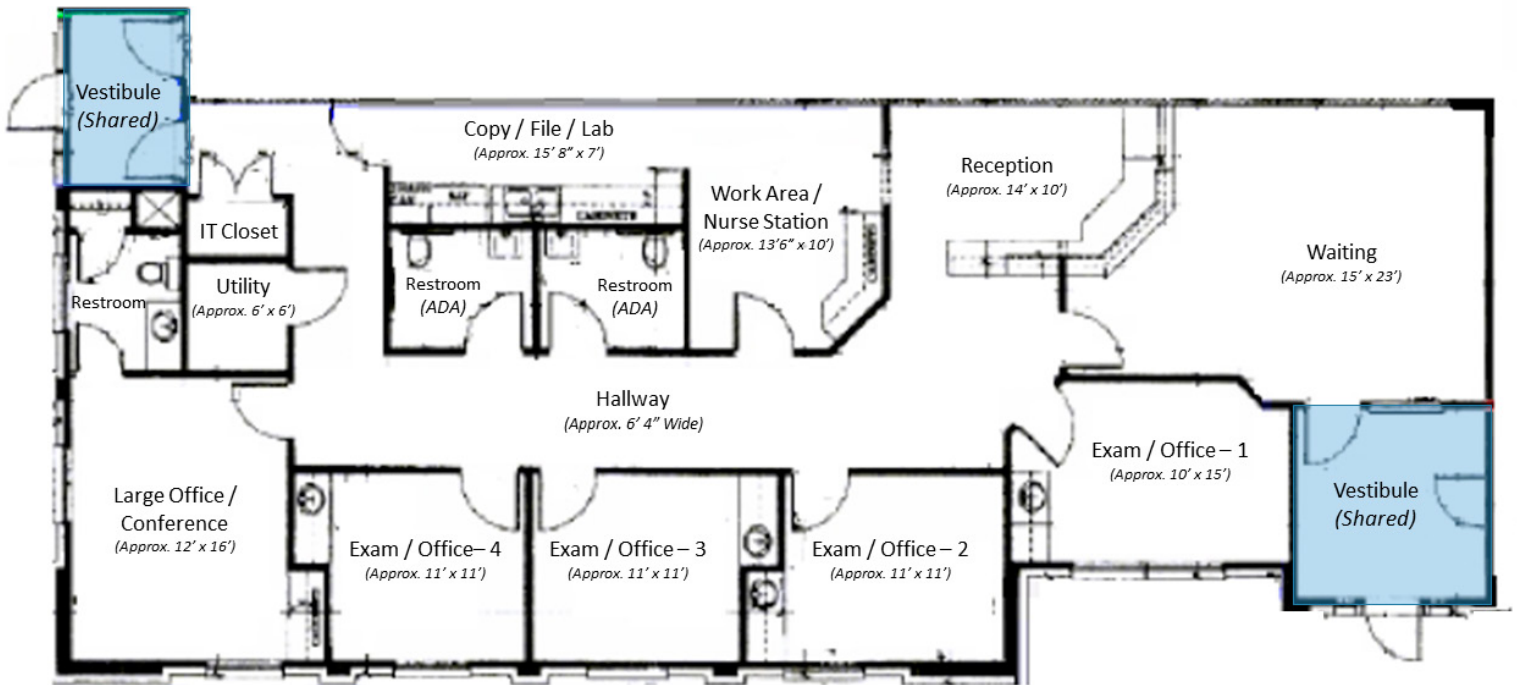

1200 Summit Avenue Suite 800
Fort Worth, TX 76102
817 855 8333

nairl.com

For Lease

Up to 8,401 SF

Hawkins View Professional, Building 2

7269-7277 Hawkins View Drive

Fort Worth, Texas 76132

7273 Hawkins View Drive | 2,183 SF