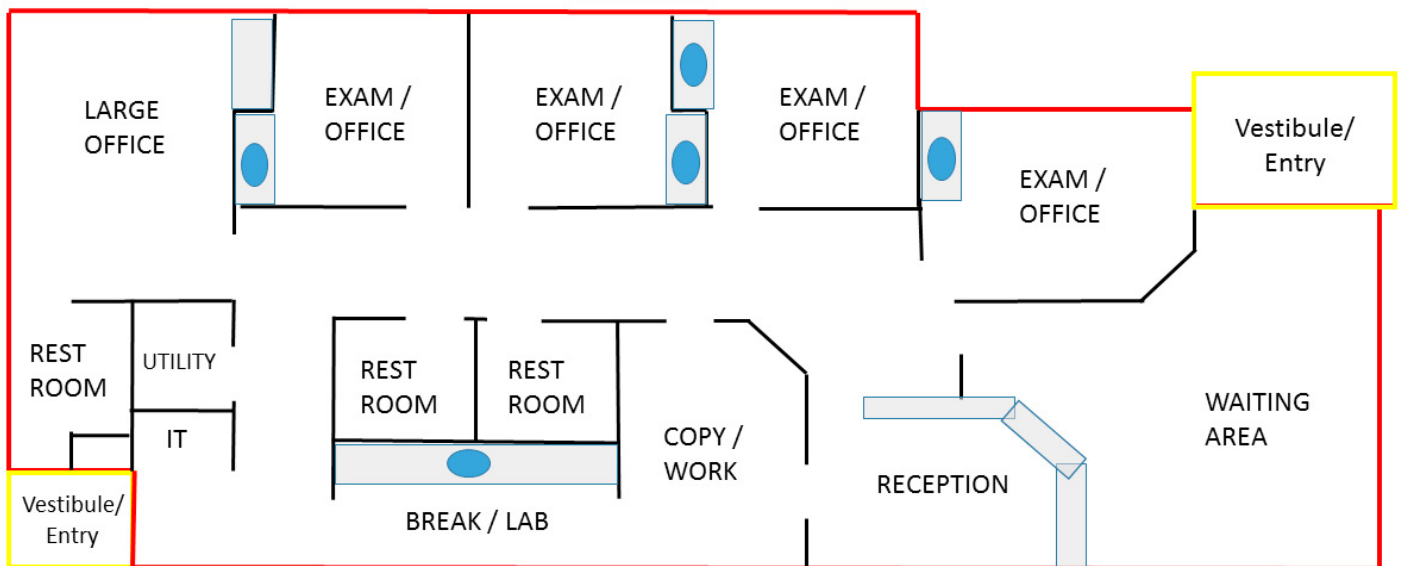

1200 Summit Avenue Suite 800
Fort Worth, TX 76102
817 855 8333

nairl.com

For Lease

Up to 8,401 SF

Hawkins View Professional, Building 2

7269-7277 Hawkins View Drive

Fort Worth, Texas 76132

7273 Hawkins View Drive | 2,183 SF