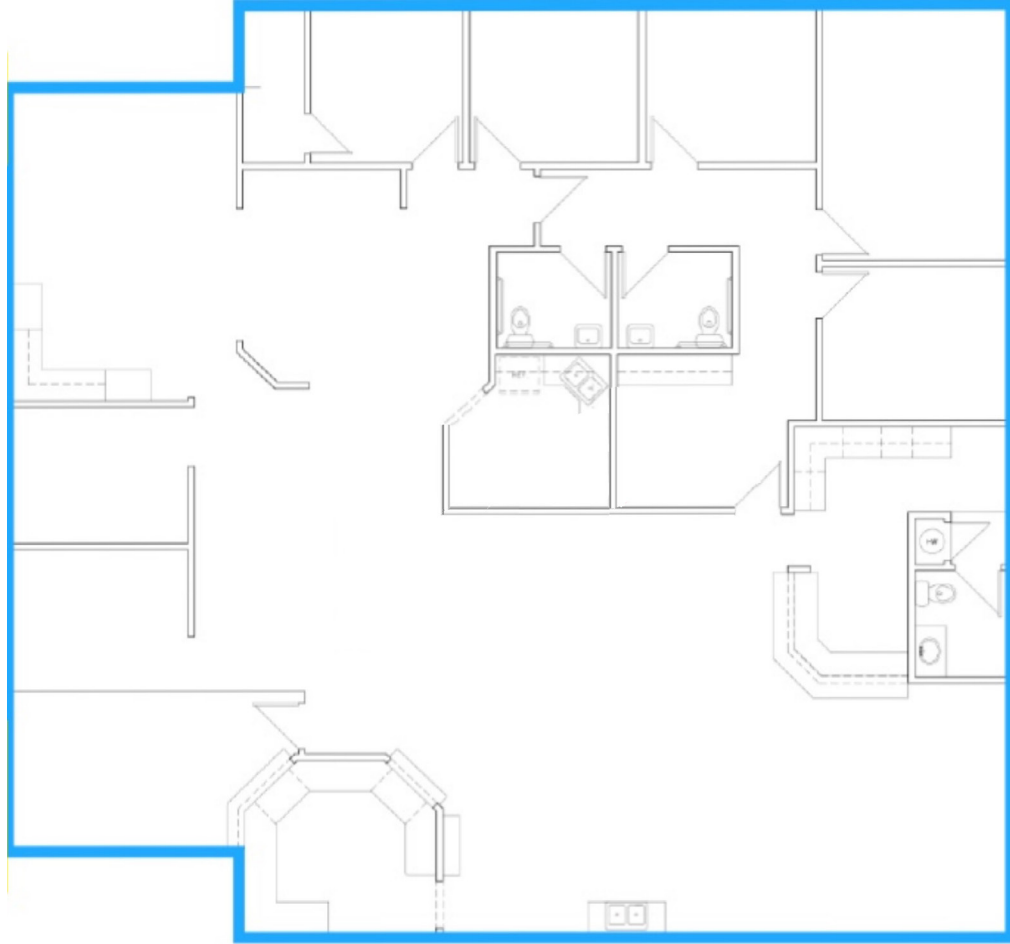

For Lease

Up to 8,401 SF

Hawkins View Professional, Building 2
7269-7277 Hawkins View Drive
Fort Worth, Texas 76132

7277 Hawkins View Drive | 4,018 SF