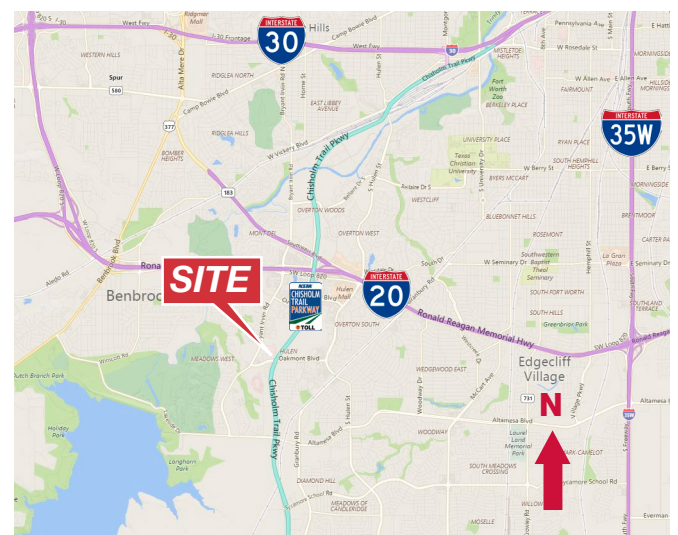

Colt Power

817 872 3905
cpower@robertlynn.com

THE INFORMATION CONTAINED HEREIN HAS BEEN GIVEN TO US BY THE OWNER OF THE PROPERTY OR OTHER SOURCES WE DEEM RELIABLE. WE HAVE NO REASON TO DOUBT ITS ACCURACY, BUT WE DO NOT GUARANTEE IT. ALL INFORMATION SHOULD BE VERIFIED PRIOR TO PURCHASE OR LEASE.

1200 Summit Avenue Suite 800
Fort Worth, TX 76102
817 855 8333

nairl.com