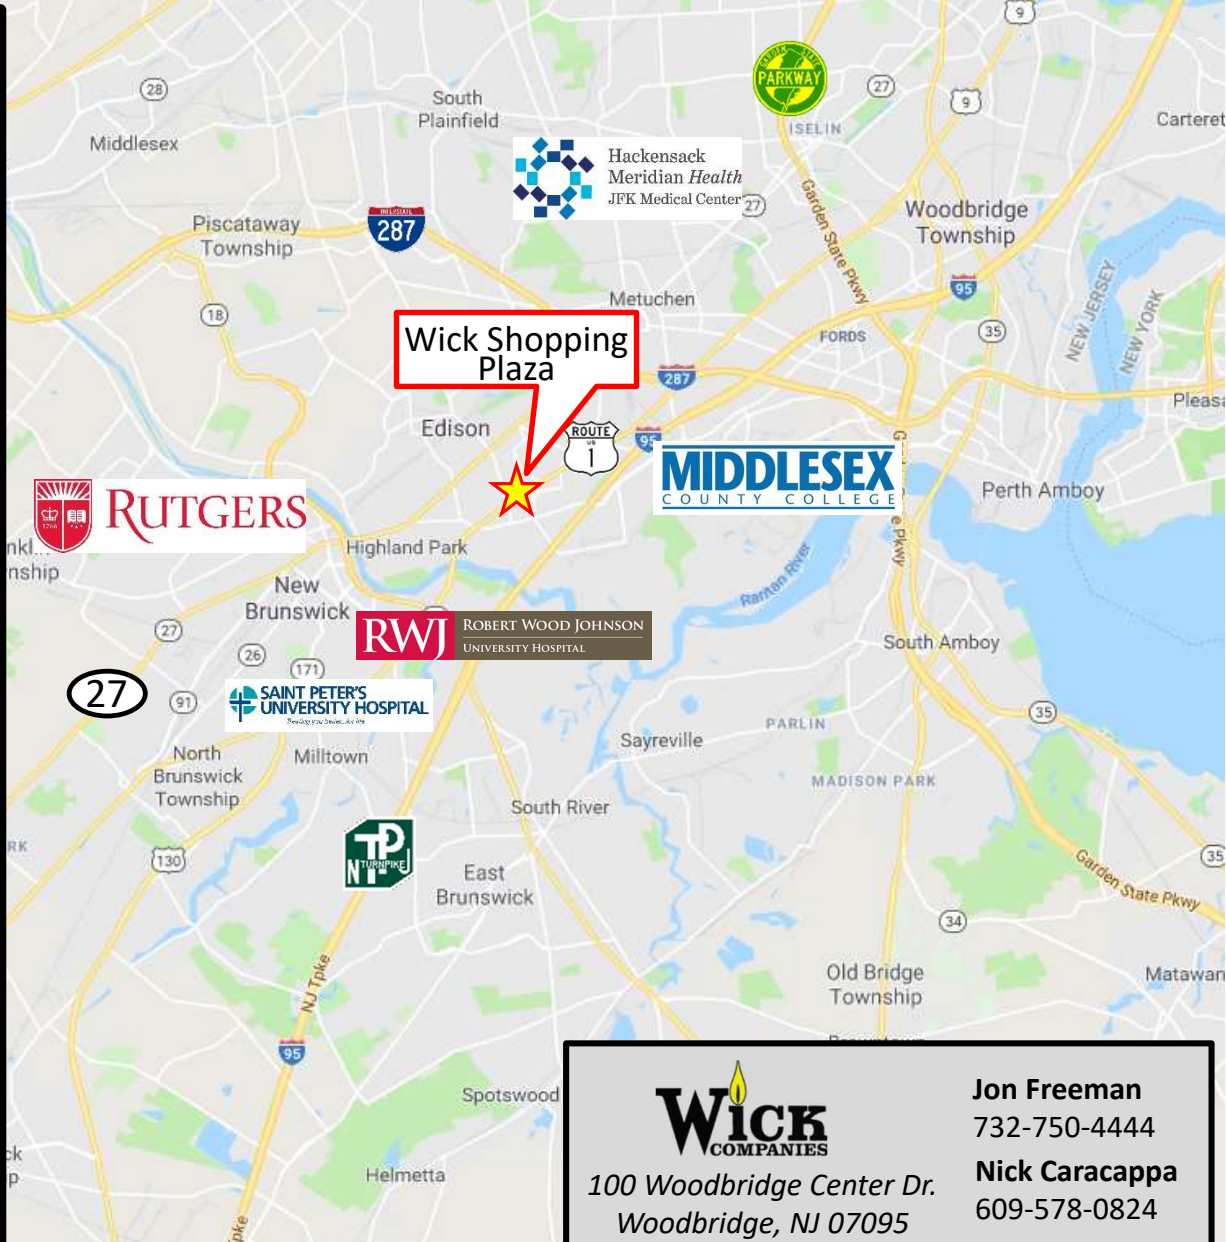

WICK SHOPPING PLAZA - 561 ROUTE 1, EDISON, NJ

WICK
COMPANIES

100 Woodbridge Center Dr.
Woodbridge, NJ 07095

Jon Freeman
732-750-4444

Nick Caracappa
609-578-0824