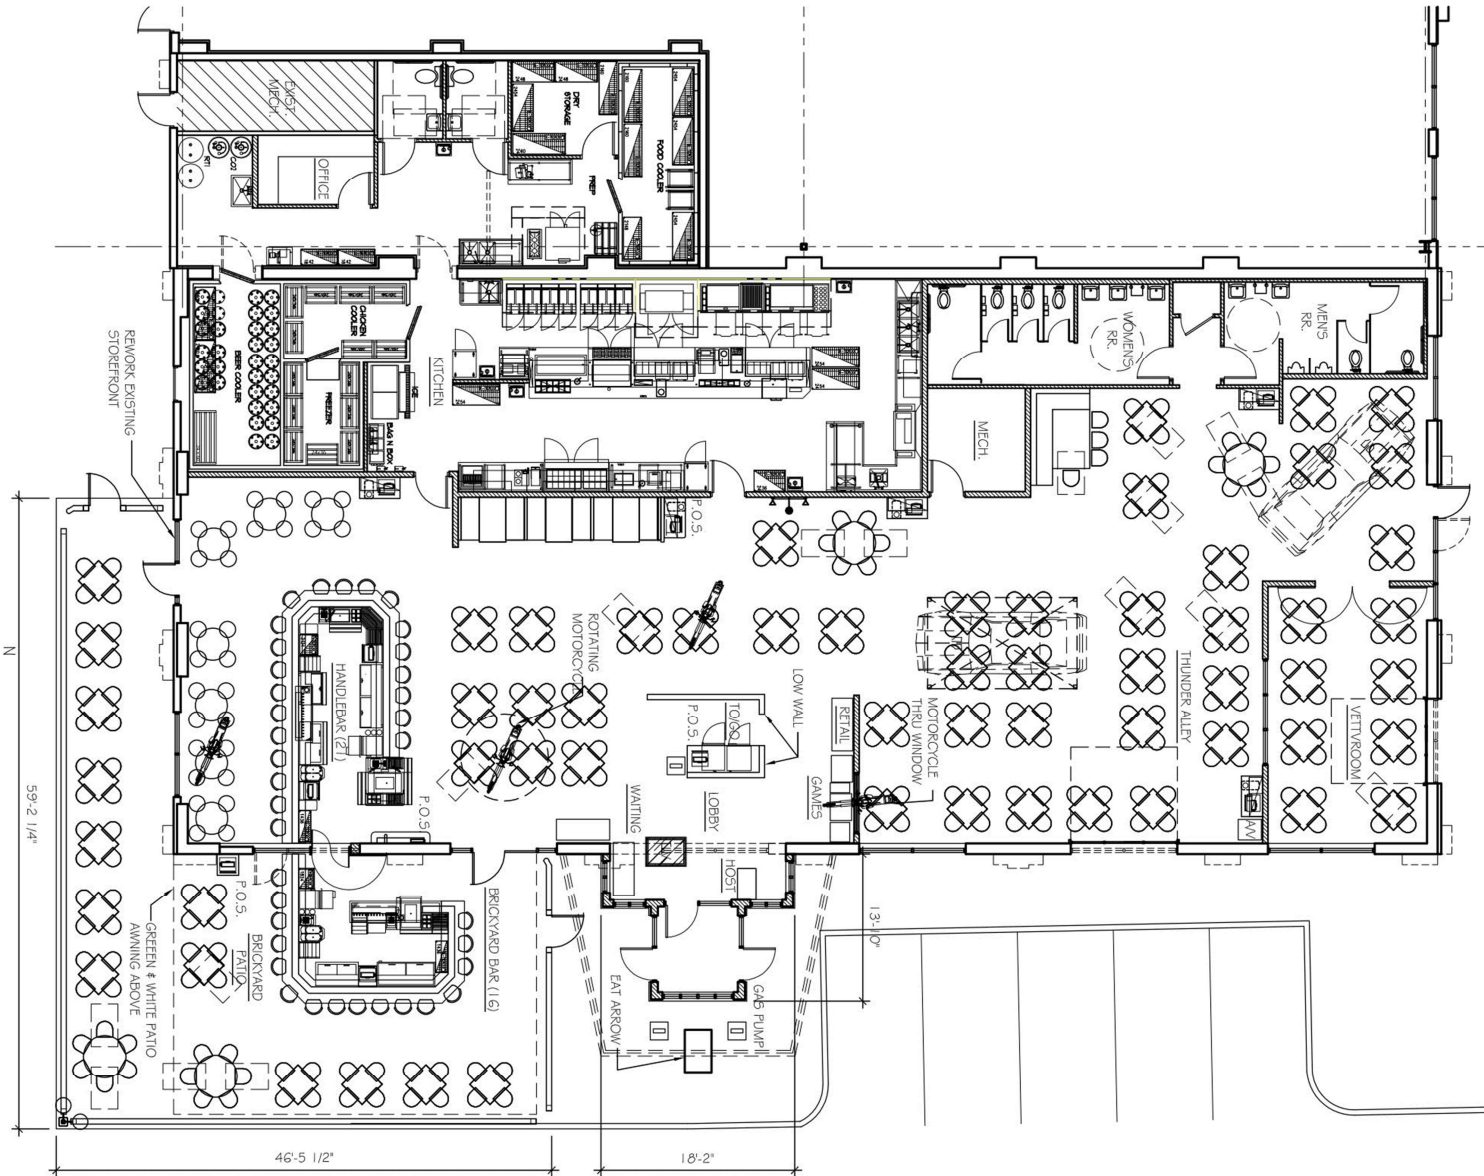

A-1 Army Recruiting Center
 A-2/3 Available (2,400 SF)
 A-4 Manpower Intl.
 A-5 Bubble Yogurt
 A-6 United Teakwondo
 A-7 Shivaji
 A-8 Pho Mai
 A-9 Salon Dolce Vita

A-10 Attilio's Pizzeria
 A-11 VW Liquors
 B 99 Ranch
 C-1 Royal Business Bank
 C-2 Sally Beauty Supply
 C-3 Sihan & Siyu
 C-4 Eyeworks
 C-5 Roma Beauty Salon

FLOOR PLAN

SEATING COUNT:

INDOOR BAR: 21
INDOOR SEATING: 248

OUTDOOR BAR: 16
OUTDOOR SEATING: 64

TOTAL INDOOR: 269
TOTAL OUTDOOR: 80

TOTAL: 349

WICK SHOPPING PLAZA

- Located at signalized intersection of Route 1 & Plainfield Avenue
- Great exposure and visibility
- Strong population and income levels
- Close to Route 287, Garden State Parkway & NJ Turnpike
- Strong mix of national and regional tenants bring heavy traffic to the center