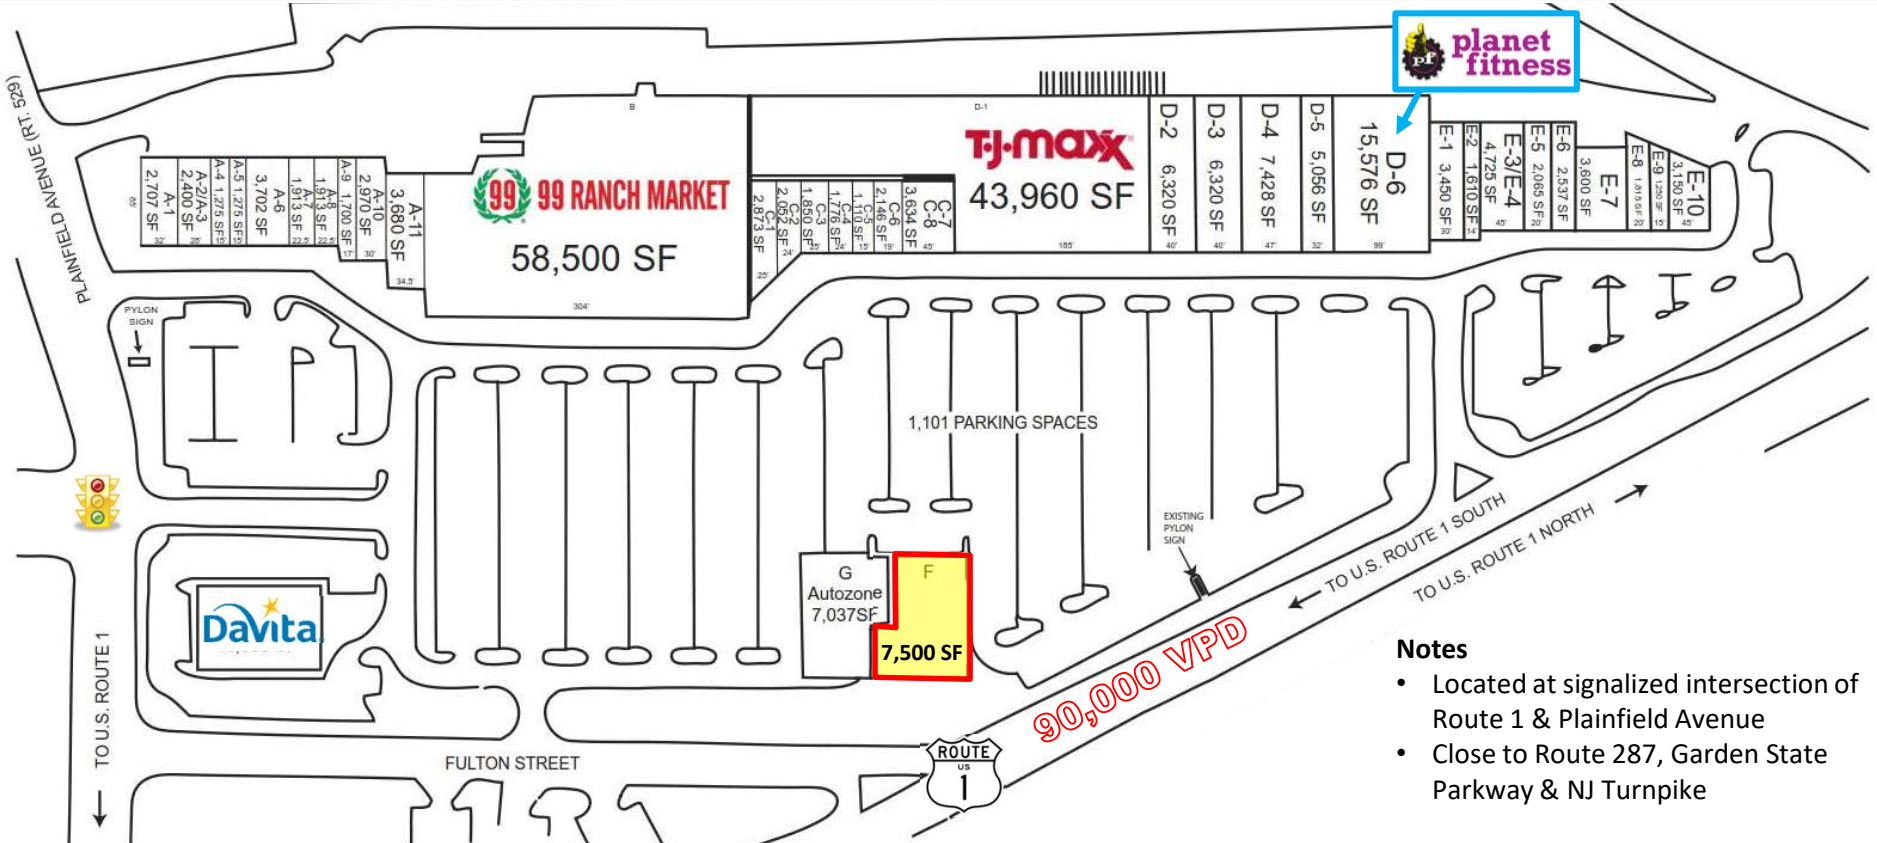

GLA	AVAILABLE	TRAFFIC COUNTS	PARKING
219,348 SF	7,500 SF	90,000+ VPD	1,101 Spaces

Notes

- Located at signalized intersection of Route 1 & Plainfield Avenue
- Close to Route 287, Garden State Parkway & NJ Turnpike

A-1 Army Recruiting Center
 A-2/3 Available (2,400 SF)
 A-4 Manpower Intl.
 A-5 Bubble Yogurt
 A-6 United Teakwondo
 A-7 Shivaji
 A-8 Pho Mai
 A-9 Salon Dolce Vita

A-10 Attilio's Pizzeria
 A-11 VW Liquors
 B 99 Ranch
 C-1 Royal Business Bank
 C-2 Sally Beauty Supply
 C-3 Sihan & Siyu
 C-4 Eyeworks
 C-5 Roma Beauty Salon

E-10 Le Peep Restaurant
F Available (7,500 SF)
 G Autozone
 H DaVita Dialysis

WICK
 COMPANIES, L.L.C.

100 Woodbridge Center Drive
 Woodbridge, NJ 07095
 732-750-4444

WICK SHOPPING PLAZA 561 ROUTE 1, EDISON, NJ

FLOOR PLAN

SEATING COUNT:

INDOOR BAR: 21
INDOOR SEATING: 248

OUTDOOR BAR: 16
OUTDOOR SEATING: 64

TOTAL INDOOR: 269
TOTAL OUTDOOR: 80

TOTAL: 349

WICK SHOPPING PLAZA

- Located at signalized intersection of Route 1 & Plainfield Avenue
- Great exposure and visibility
- Strong population and income levels
- Close to Route 287, Garden State Parkway & NJ Turnpike
- Strong mix of national and regional tenants bring heavy traffic to the center