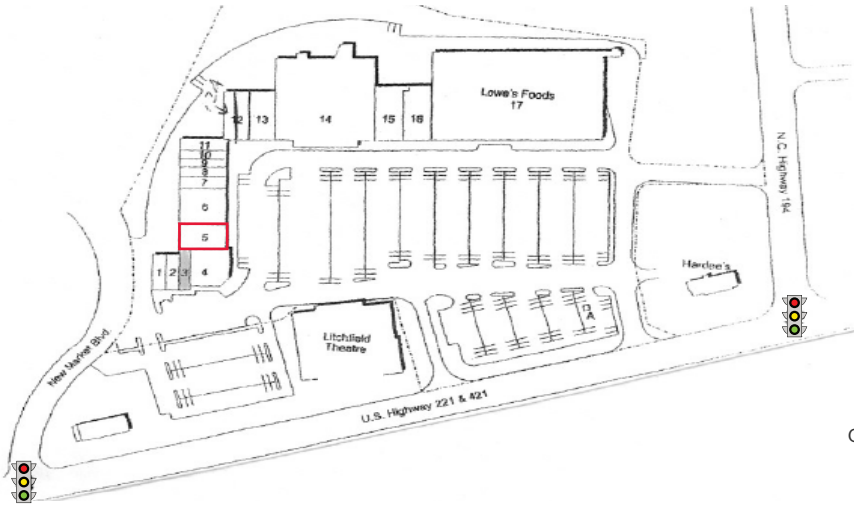

NEW MARKET CENTER

NEW MARKET CENTER DRIVE | BOONE, NORTH CAROLINA 28607

PROPERTY PHOTO

LOCATION MAP

LEASING INFORMATION

SPACE AVAILABLE: 4,200 SF
LEASE RATE & TICAM: Please Call

PROPERTY HIGHLIGHTS

New Market Center is Boone's premier retail destination, offering great opportunities for tenants looking to operate at a successful, proven site. The center sits directly off the recently improved Highway 421 and is conveniently located one mile from downtown Boone and Appalachian State University (18,000+ students). New Market Center is anchored by Lowes Foods, which has been renovated per the grocery chain's new "Home Grown" concept; Regal Cinemas, which is the only movie theater in Boone; and Big Lots, which has been in the center for nearly 20 years. There is a healthy small shop tenant mix ranging from national to local tenants.

NEW MARKET CENTER

NEW MARKET CENTER DRIVE | BOONE, NORTH CAROLINA 28607

		sq. ft.
139-1	Joy Bistro	1,440
139-2	Jersey Mike's Subs	1,800
125	ABC Tobacco	1,470
139-4	Capone's Pizza & Bar	5,290
173	AVAILABLE	4,200
187	Dos Amigos	6,200
195	Carolina West Wireless	2,000
197	Great Clips	1,760
199	Apple Juice	1,440
201	Higher Grounds Coffee Shop	1,600
203	H&R Block #32202	2,000
205A	Up N Running	2,500
205	China Wok	2,500
207	Go Postal	3,580
223	Big Lots #1684	31,750
245	Boone Drug	6,309
253	Boone Nail Salon/ Benchmark Physical Therapy	4,691
267	Lowe's Foods #177 SECU ATM #B2BN	54,000
Gross Leasable Area		<u>134,220</u>