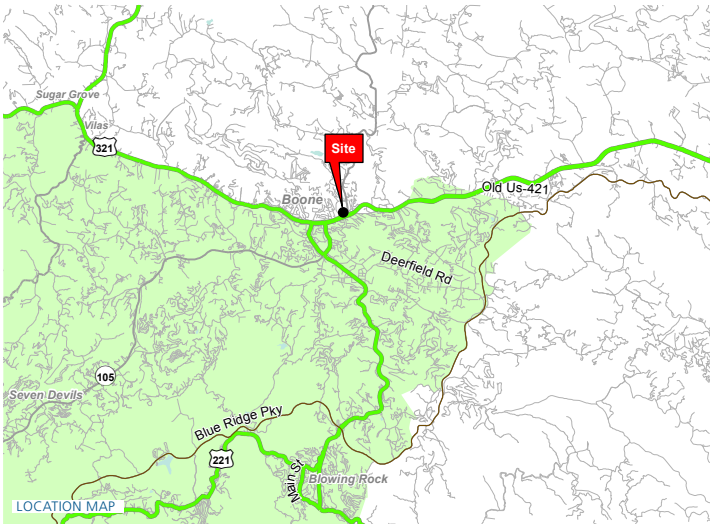

NEW MARKET CENTER

NEW MARKET CENTER DRIVE | BOONE, NORTH CAROLINA 28607

PROPERTY PHOTO

LOCATION MAP

LEASING INFORMATION

SPACE AVAILABLE: 4,200 SF
LEASE RATE & TICAM: Please Call

PROPERTY HIGHLIGHTS

New Market Center is Boone's premier retail destination, offering great opportunities for tenants looking to operate at a successful, proven site. The center sits directly off the recently improved Highway 421 and is conveniently located one mile from downtown Boone and Appalachian State University (18,000+ students). New Market Center is anchored by Lowes Foods, which has been renovated per the grocery chain's new "Home Grown" concept; Regal Cinemas, which is the only movie theater in Boone; and Big Lots, which has been in the center for nearly 20 years. There is a healthy small shop tenant mix ranging from national to local tenants.

CO-TENANTS INCLUDE:

DEMOGRAPHICS (2018)	1 MILE	3 MILE	5 MILE
POPULATION	7,714	27,517	36,323
AVERAGE HH INCOME	\$38,769	\$46,805	\$53,295
MEDIAN HH INCOME	\$24,828	\$32,841	\$38,905
BUSINESS ESTABLISHMENTS	697	1,696	2,027
DAYTIME EMPLOYMENT	9,175	20,334	23,947

NEW MARKET CENTER

NEW MARKET CENTER DRIVE | BOONE, NORTH CAROLINA 28607

		sq. ft.
139-1	Joy Bistro	1,440
139-2	Jersey Mike's Subs	1,800
125	ABC Tobacco	1,470
139-4	Capone's Pizza & Bar	5,290
173	AVAILABLE	4,200
187	Dos Amigos	6,200
195	Carolina West Wireless	2,000
197	Great Clips	1,760
199	Apple Juice	1,440
201	Higher Grounds Coffee Shop	1,600
203	H&R Block #32202	2,000
205A	Up N Running	2,500
205	China Wok	2,500
207	Go Postal	3,580
223	Big Lots #1684	31,750
245	Boone Drug	6,309
253	Boone Nail Salon/ Benchmark Physical Therapy	4,691
267	Lowe's Foods #177 SECU ATM #B2BN	54,000
Gross Leasable Area		<u>134,220</u>

TRAFFIC COUNTS 2017 (NCDOT)

- 36,000 VPD on Hwy 421 (In front of site)

300 West Summit Ave. Suite 250 | Charlotte, NC 28203 | Phone (704) 644-4589 | Fax (704) 973-0737
 John Varol | jvarol@providencegroup.com | www.PROVIDENCEGROUP.com