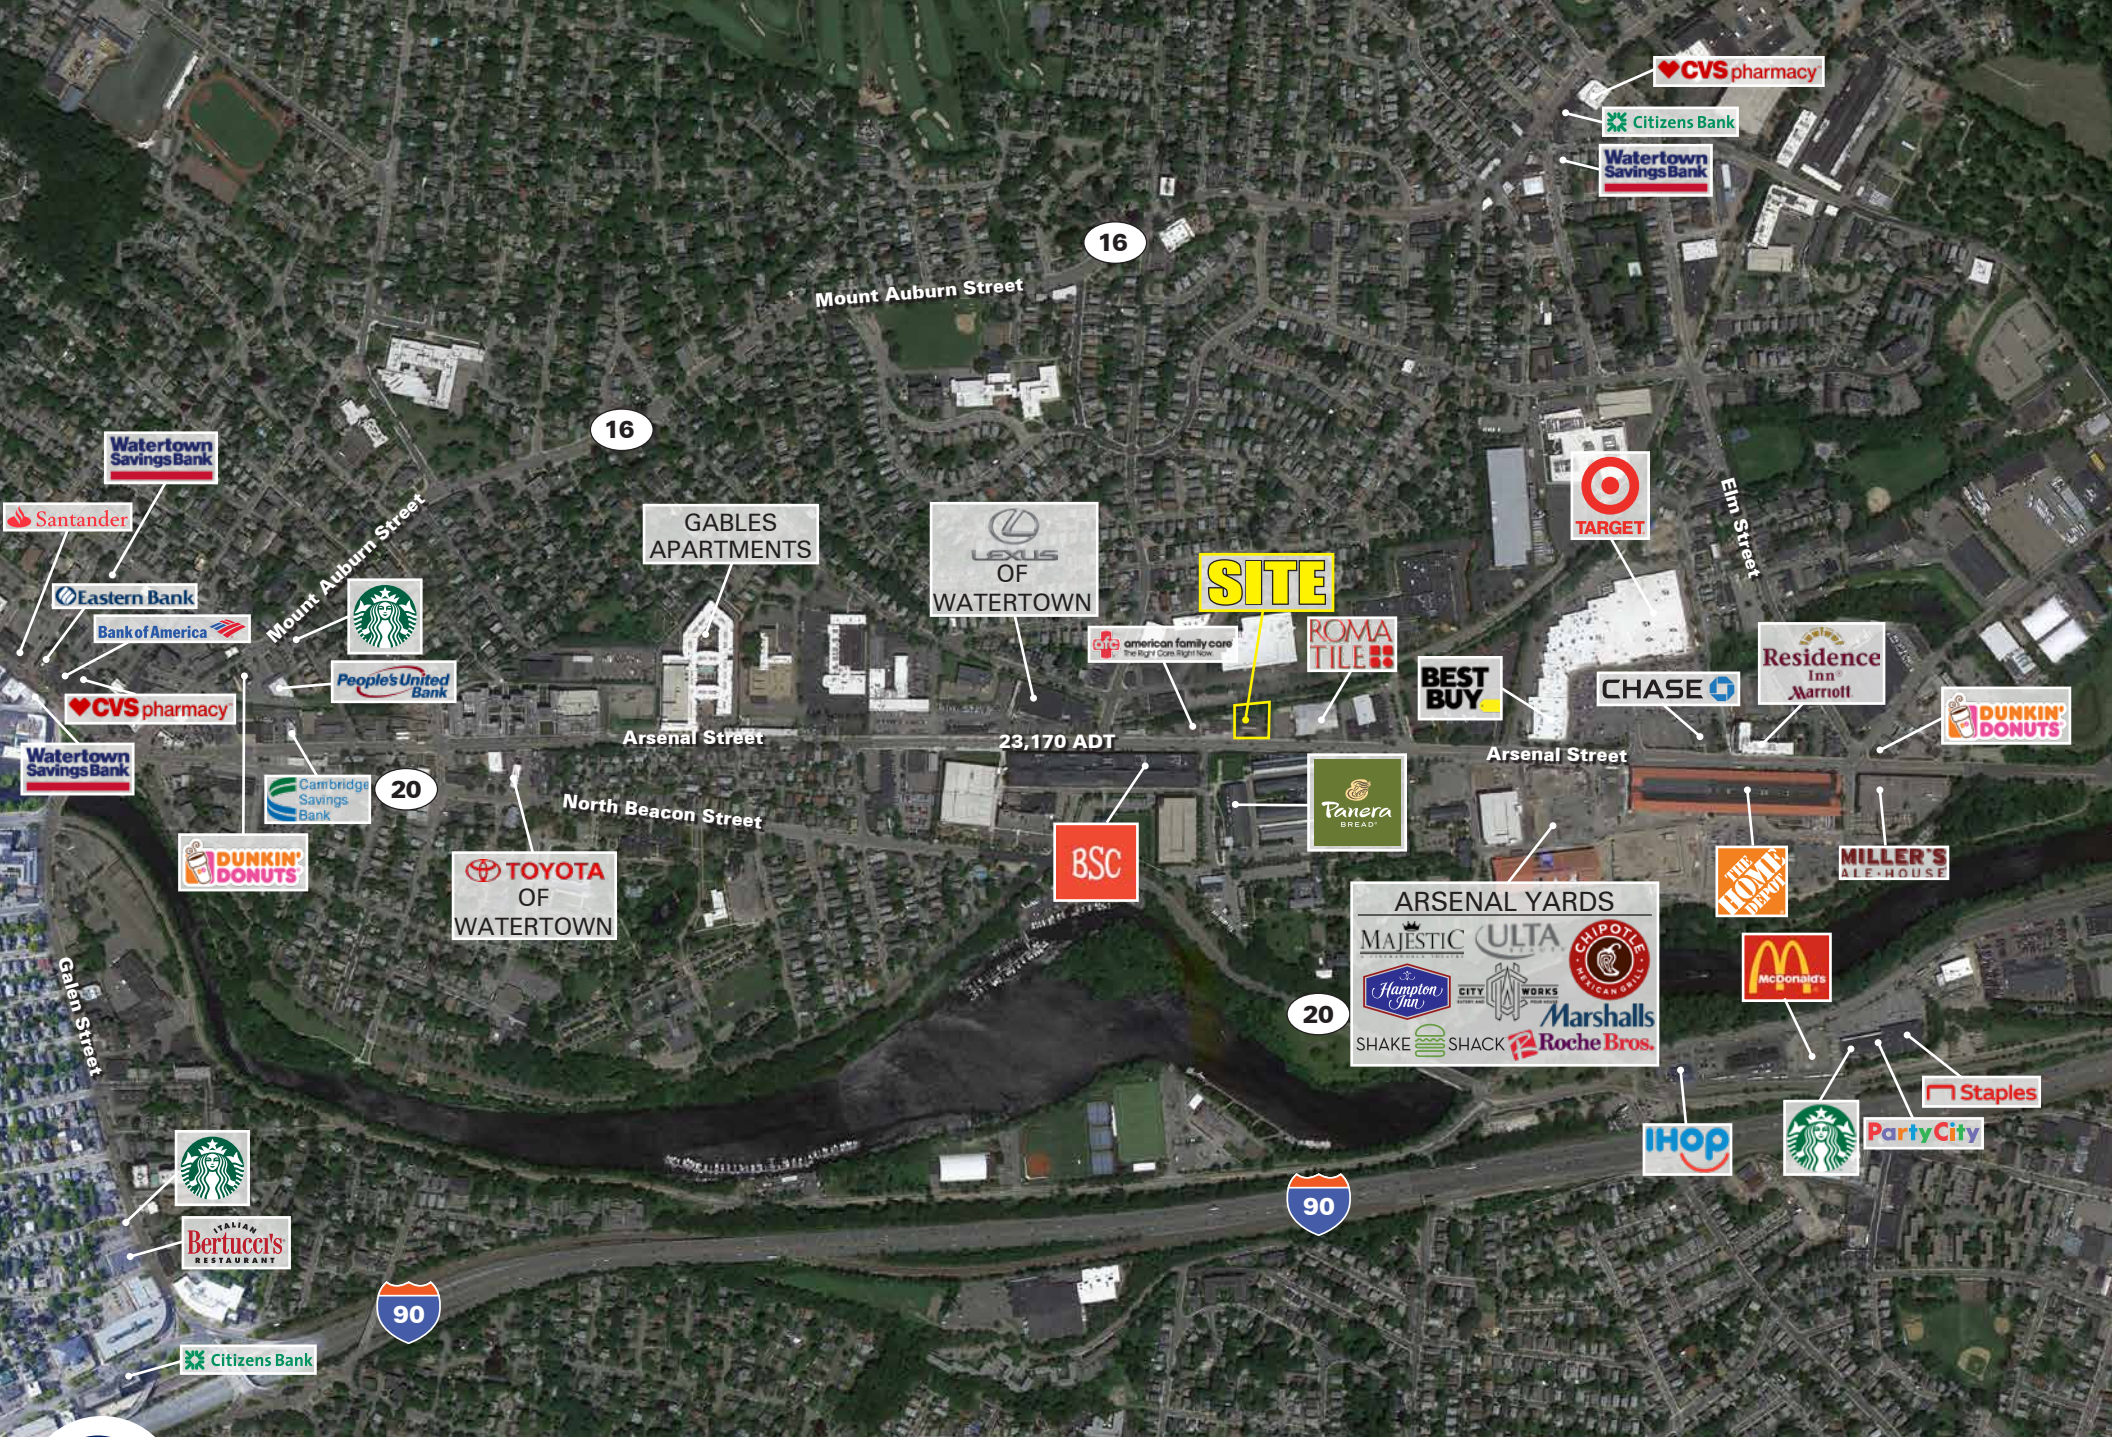

WATERTOWN, MA

390 Arsenal Street

4,100 SF Freestanding Retail

- 25 parking spaces
- Pylon signage
- Traffic Count: 23,170 ADT
- Area retail includes Watertown Mall & Arsenal Yards

2019 DEMOGRAPHICS	1 MILE	2 MILE	3 MILE	4 MILE
Population	29,657	141,638	306,807	544,627
Med HH Income	\$90,855	\$81,336	\$92,413	\$90,120
Daytime Pop	28,453	116,924	291,791	577,085

WATERTOWN, MA

390 Arsenal Street

MARKET AERIAL

Adam Cirel

617.239.3621

acirel@atlanticretail.com

ATLANTICRETAIL.COM

WATERTOWN - CAMBRIDGE
GREENWAY