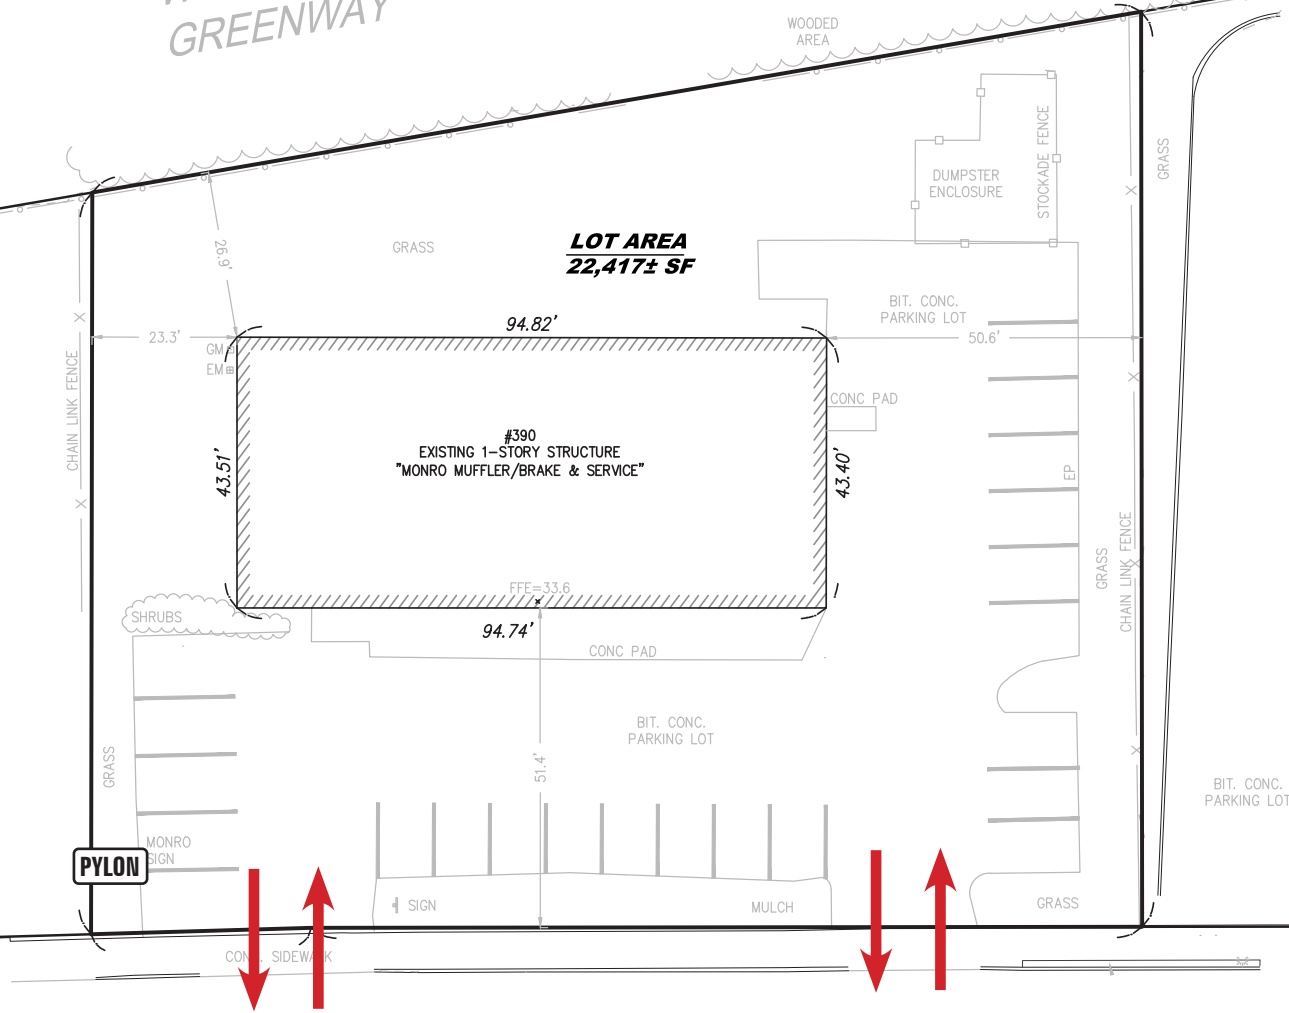

WATERTOWN - CAMBRIDGE
GREENWAY

ARSENAL STREET
23,170 ADT

WATERTOWN, MA
390 Arsenal Street

Adam Cirel
617.239.3621
acirel@atlanticretail.com