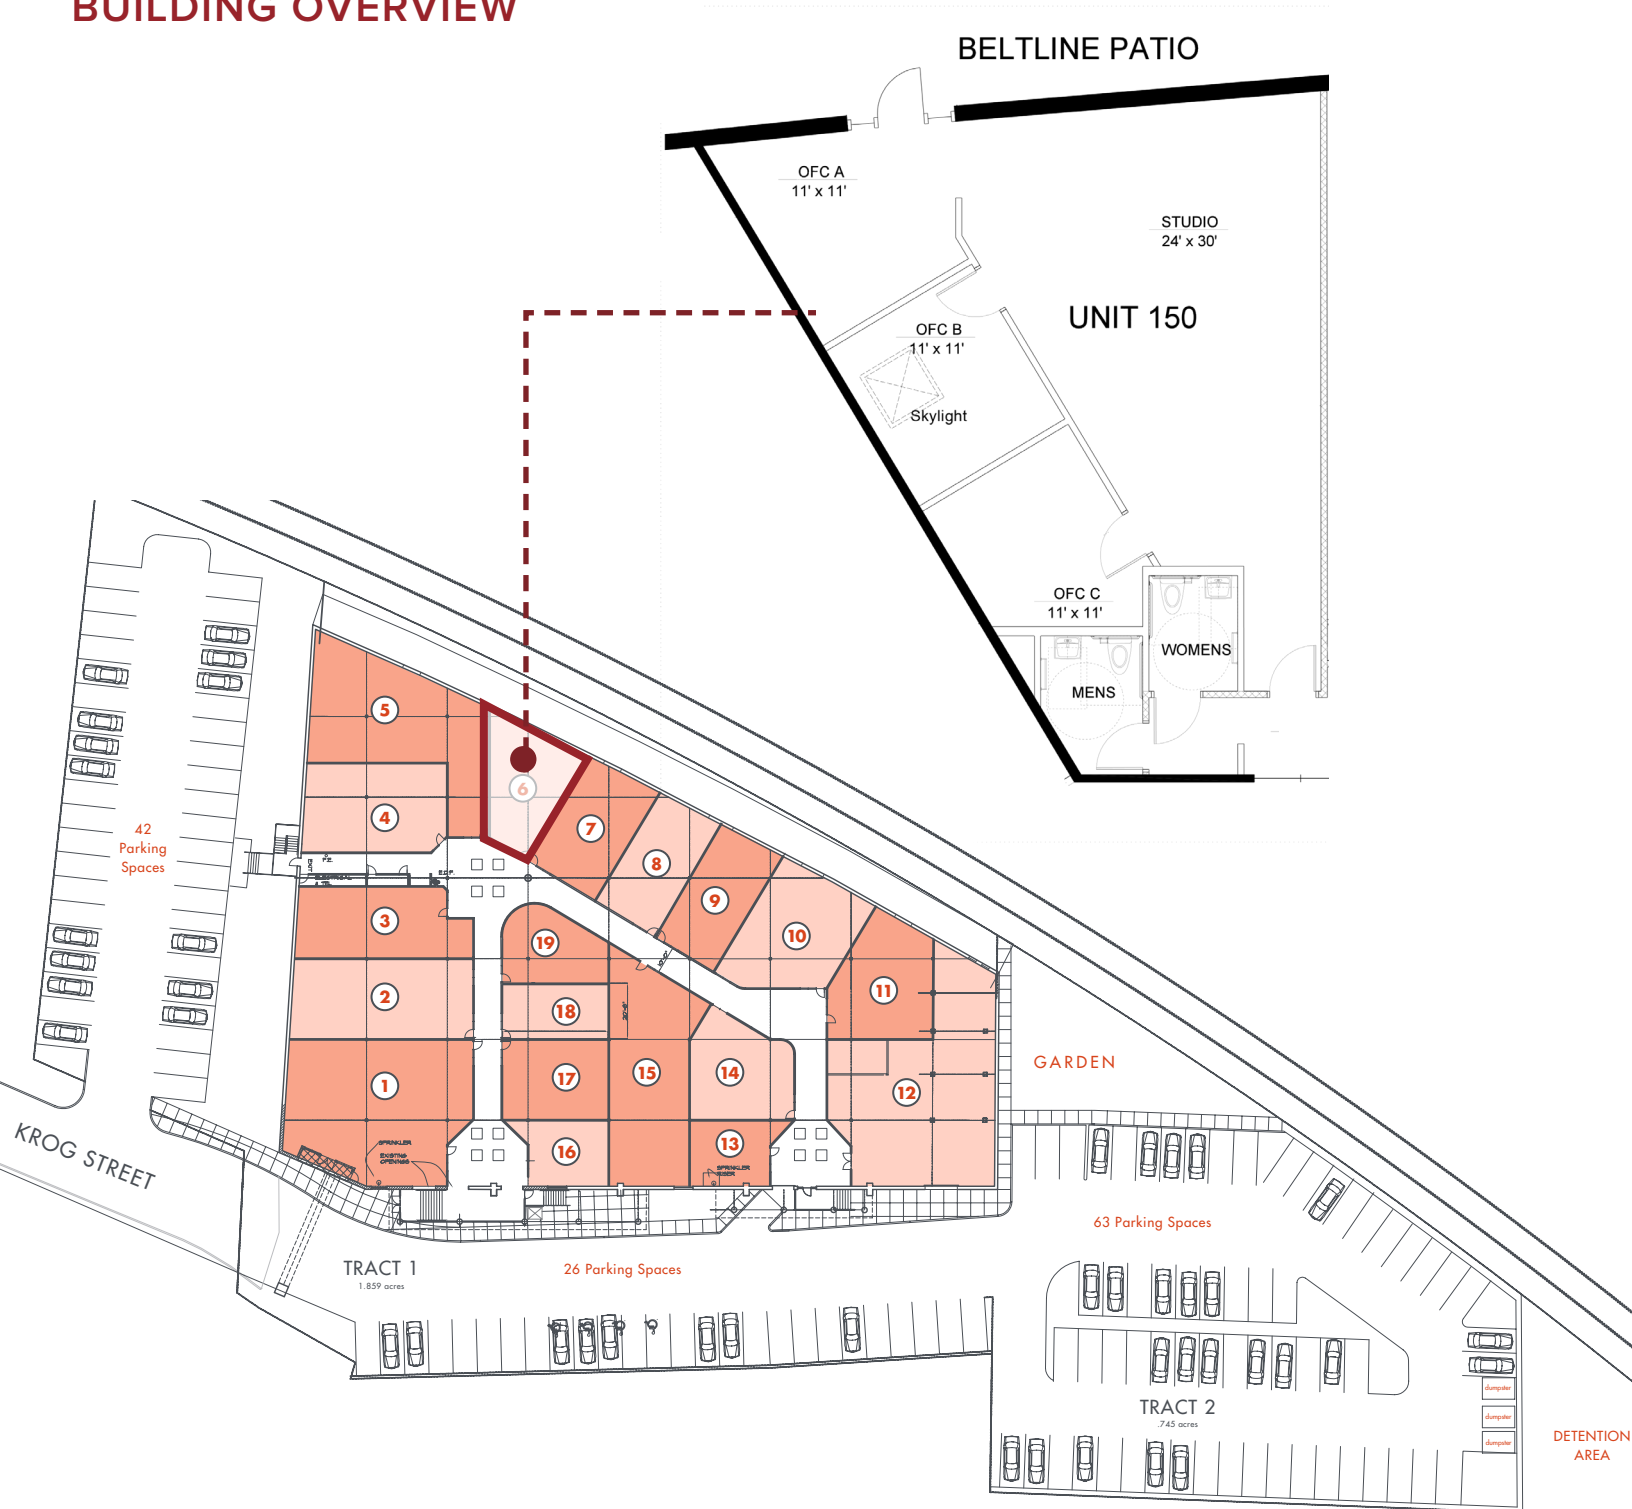

Beltline Offices For Lease
154 Krog St NE, Atlanta, GA 30307
Units 150 | +1,876 GSF

View of Beltline from interior of Suite 150

INMAN ALLEY

Inman Alley is not your ordinary office building. The original building was built in the 1890s as a cotton warehouse, and in 1941 the Clorox Company bought the building for its 4th production facility in the United States. Now intricately restored and enhanced by an award winning team of architects and planners, the 41,141 square foot, loft-style building contains the most interesting and unique offices in all of Metro Atlanta. Set in the heart of Inman Park, alongside the Atlanta Beltline, and steps from the hugely successful Krog Street Market, Stove Works and Inman Park Village developments, Inman Alley offers a truly unique office opportunity for entrepreneurs and professionals.

Beltline Offices For Lease

154 Krog St NE, Atlanta, GA 30307

Units 150 | +1,876 GSF

BUILDING OVERVIEW

Beltline Offices For Lease

154 Krog St NE, Atlanta, GA 30307

Units 150 | +1,876 GSF

PROPERTY HIGHLIGHTS

- » +/- 1,876 gross square feet
- » Two private offices
- » Open area
- » Secured entry
- » Free surface parking
- » Loft-style finishes with high ceilings
- » Mezzanine storage
- » Direct access to Atlanta Beltline
- » Walk to Ladybird, Grove, Krog St. Market, Krog Bar, Serpas and many more