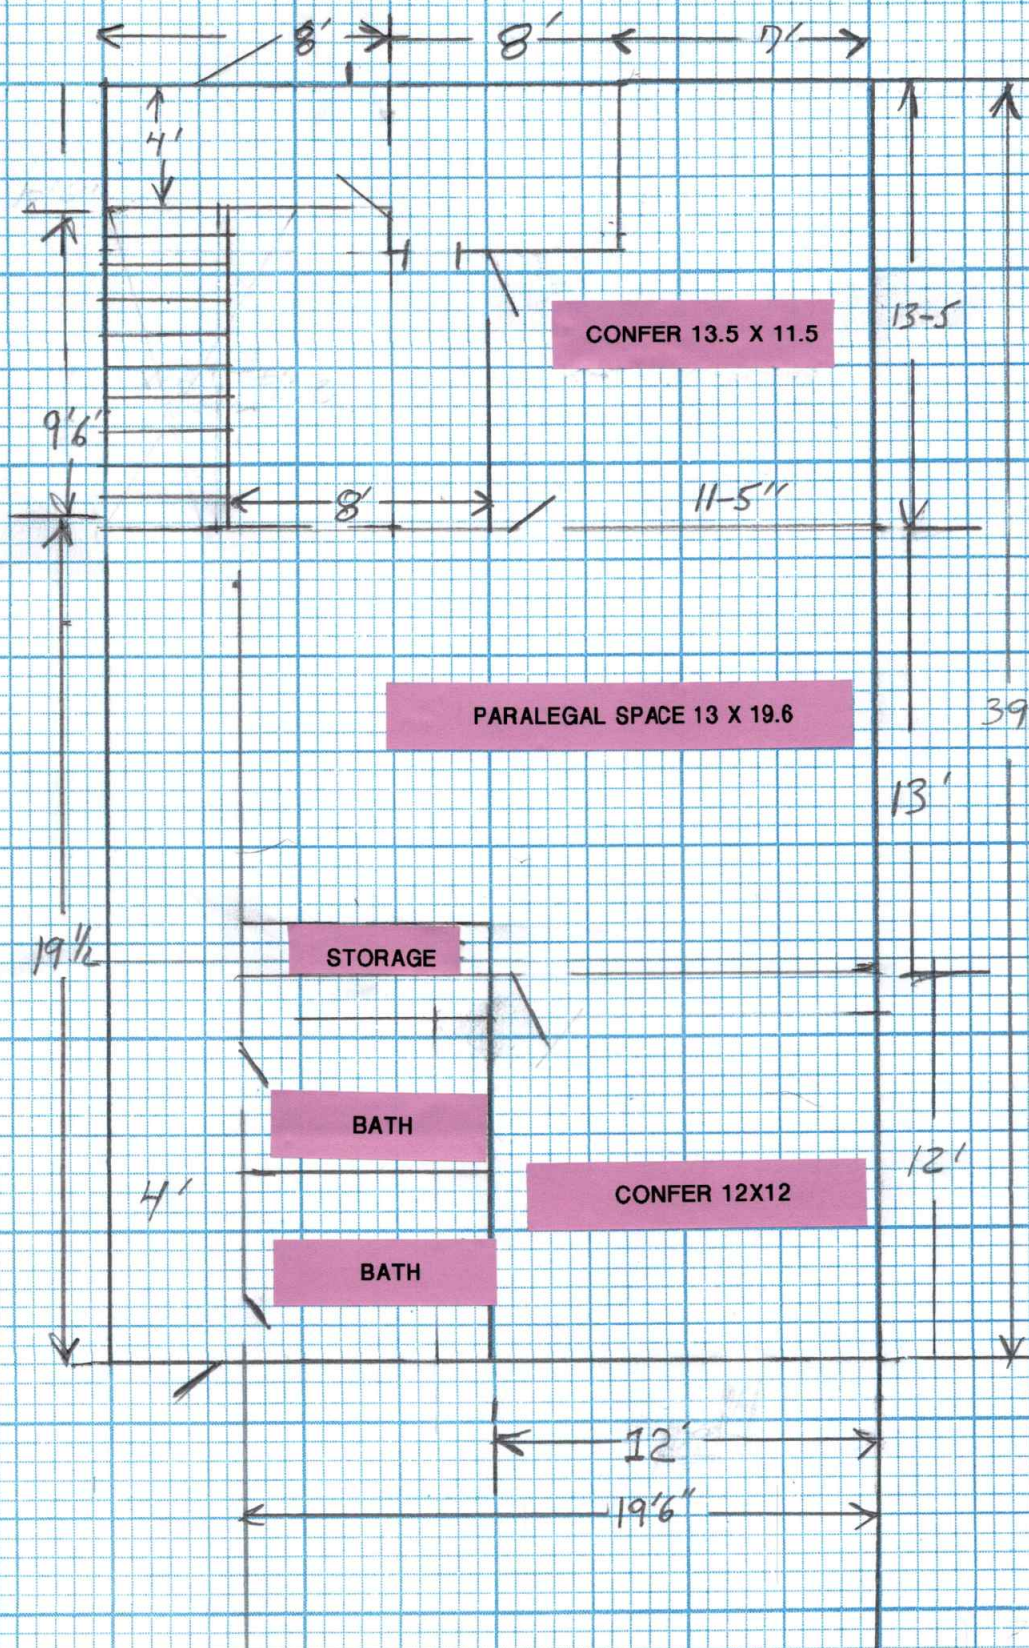

# MADAKET PLACE UNIT A 900SQFT

MADAKET PLACE UNIT A 900 SQFT 2ND FLR

SECOND FLOOR