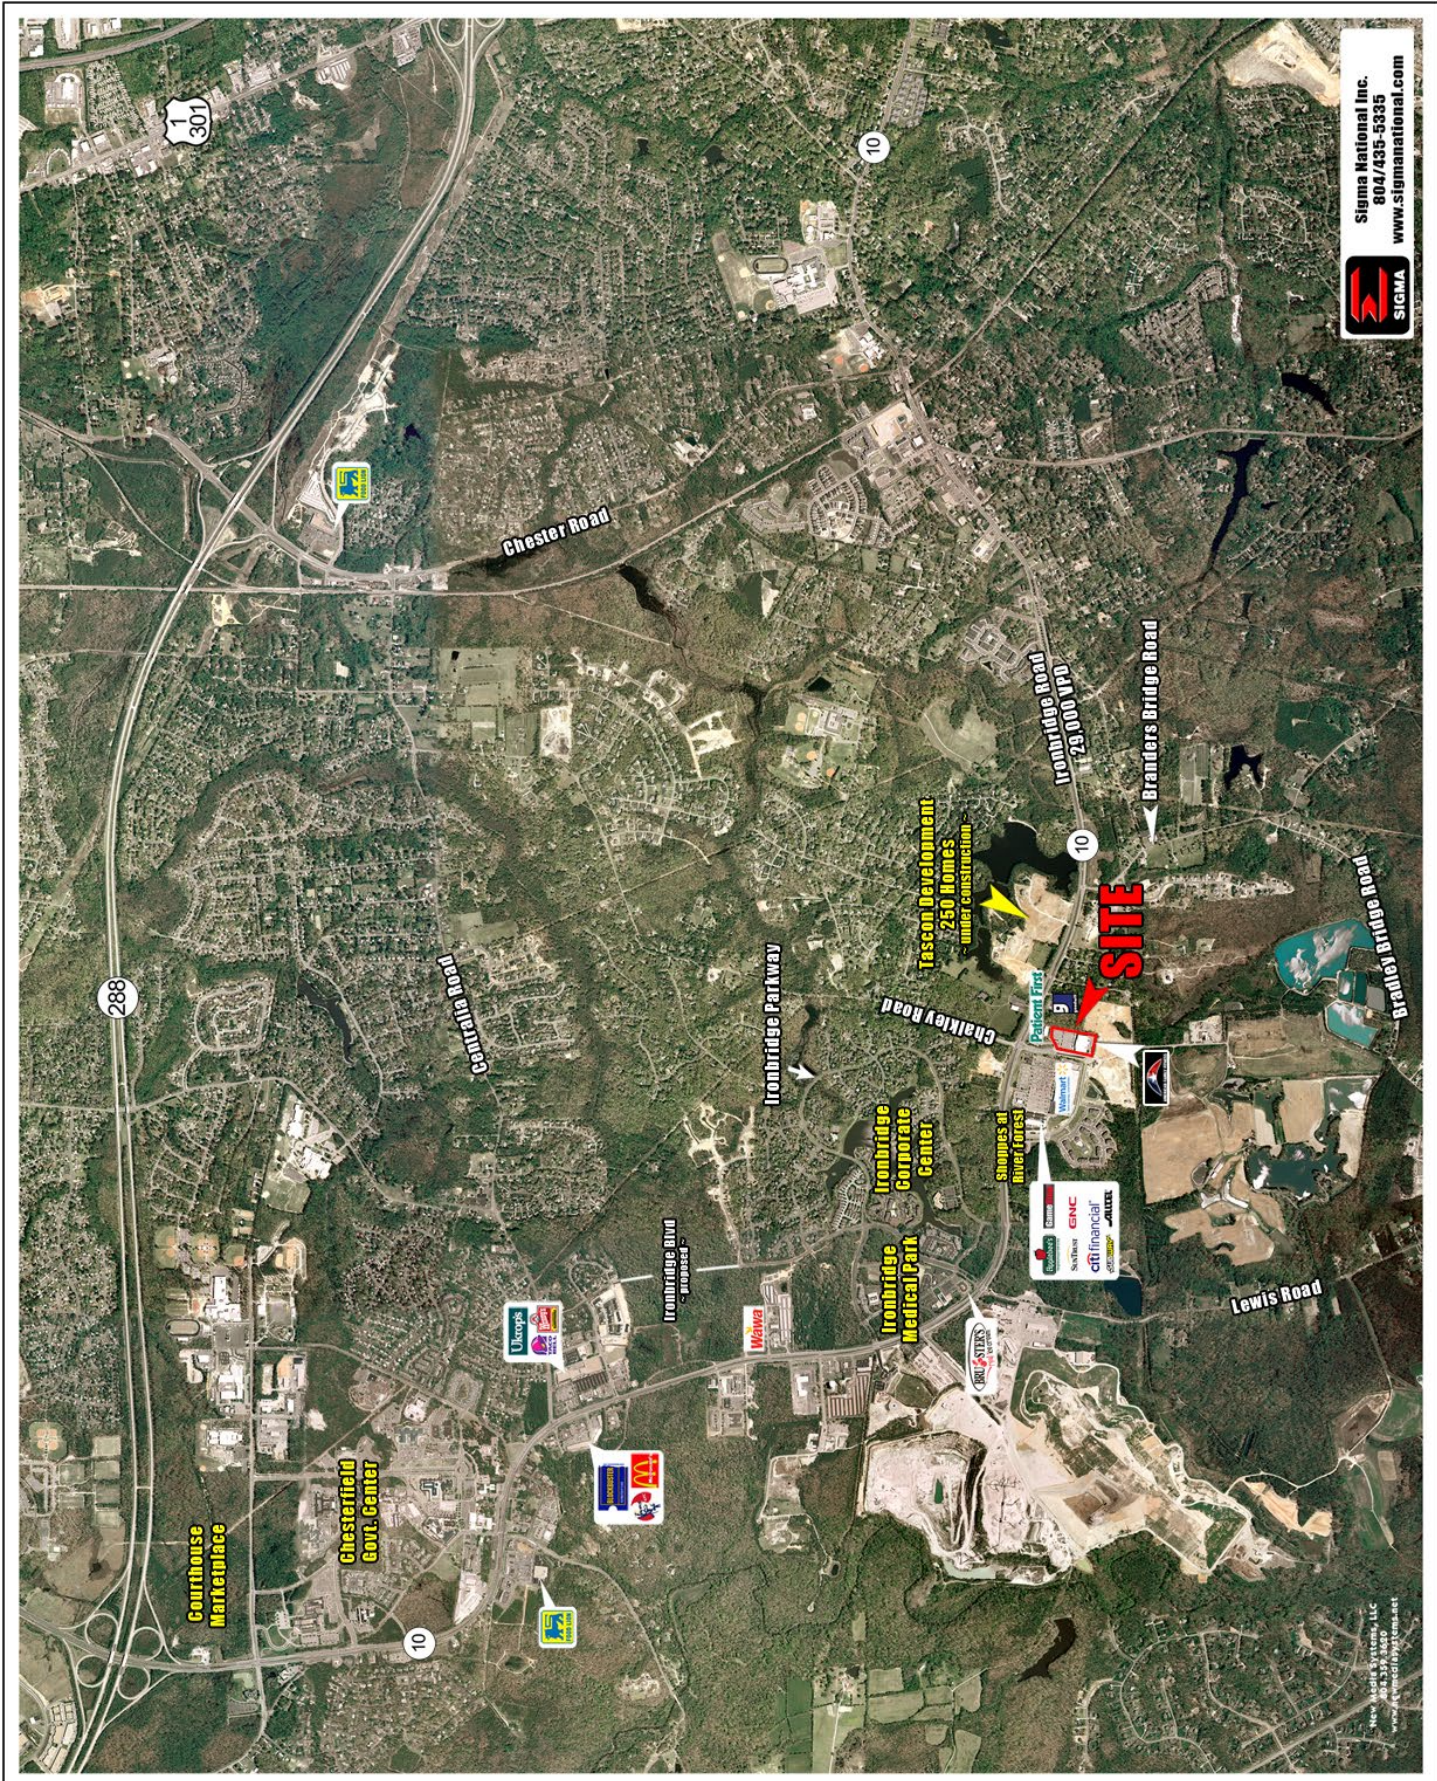

Join American Family Center at Chalkley Place

Next to Walmart on Route 10 (Ironbridge Road)

12201 S. Chalkley Rd, Chester VA

Sigma National Inc.
804/435-5335
www.sigmanational.com

New Self Systems, LLC
804-339-8499
www.newself.com.net

Information contained within is deemed reliable, but is not guaranteed. Subject to prior leasing.