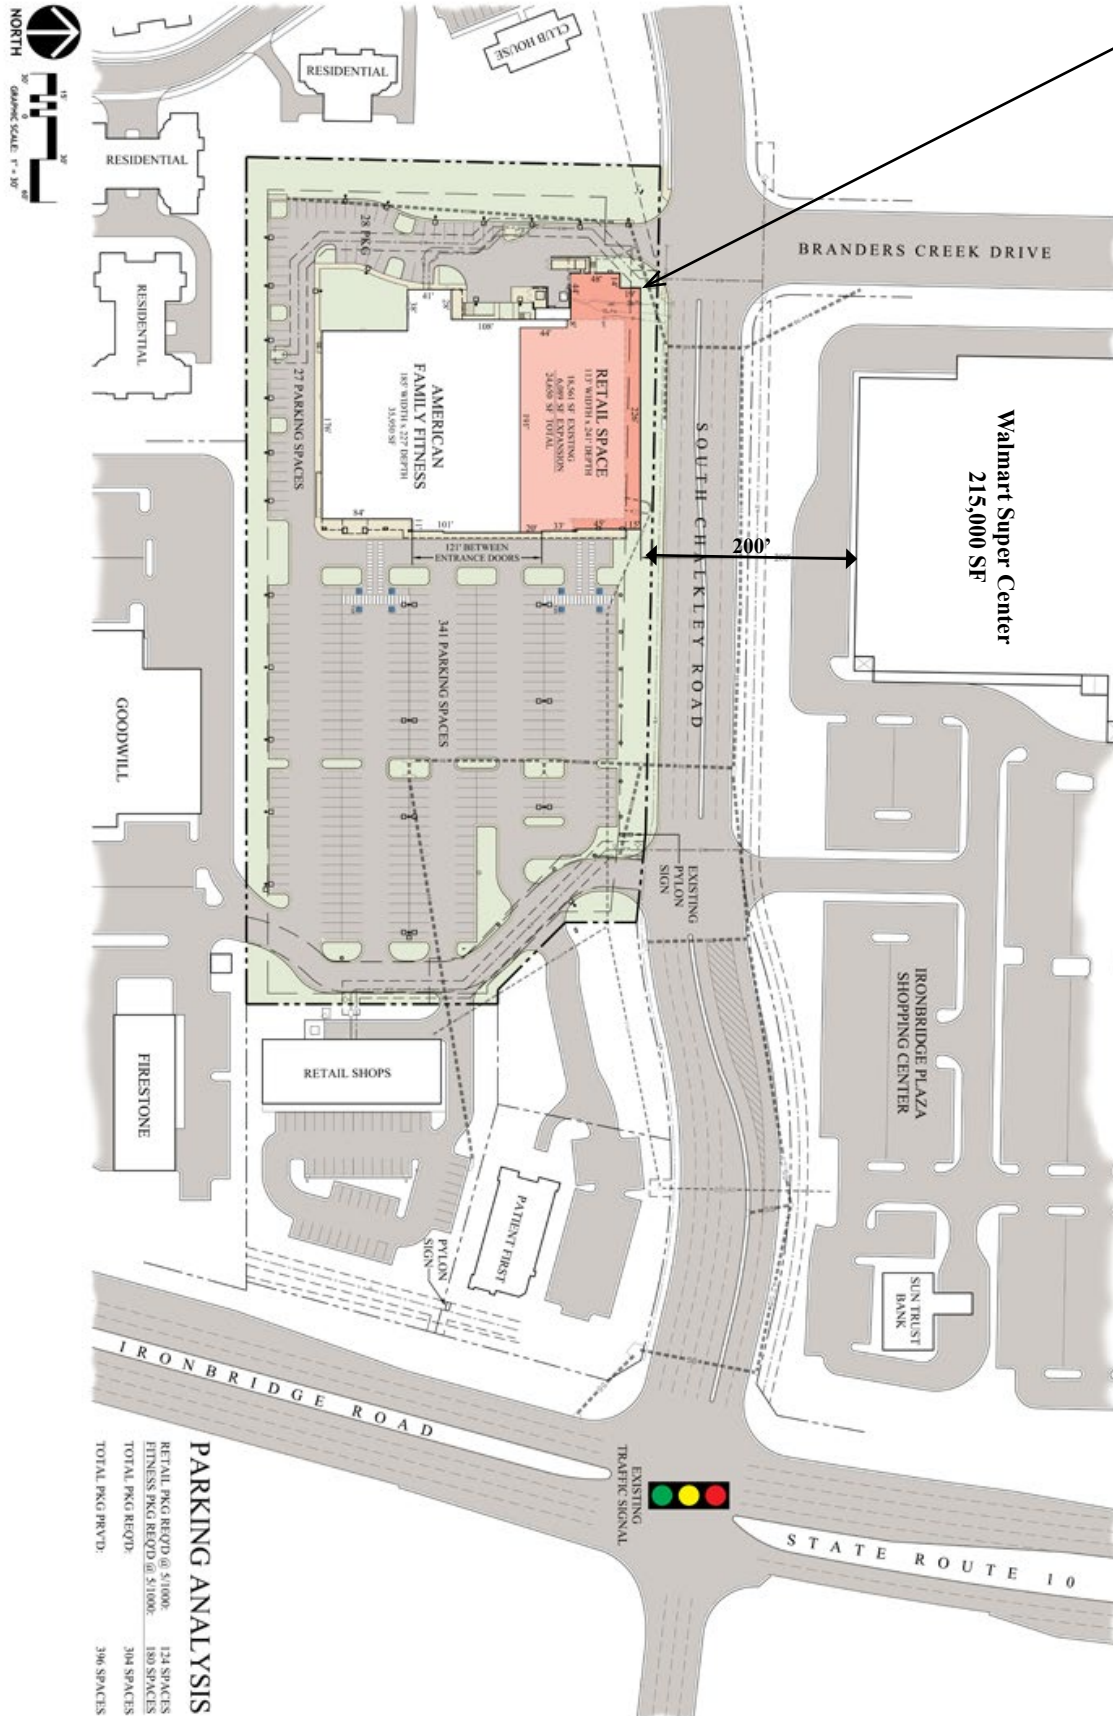

## *End-Cap Space Next to American Family Fitness*

- Join American Family Fitness (35,191 sq ft)
- Space available up to 24,650 sq. ft. (113' W x 241v' D)  
May be subdivided
- (2) Pylon Sign Panels Available on Route 10 & Chalkley Road
- Adjacent to Chester's Only WalMart Super Center, Goodwill, Firestone, Patient First, and Shoppes at River Forest. In the heart of Chester on Route 10 and Chalkley Rd.

# Join American Family Center at Chalkley Place

Next to Walmart on Route 10 (Ironbridge Road)

12201 S. Chalkley Rd, Chester VA

Information contained within is deemed reliable, but is not guaranteed. Subject to prior leasing.

# Join American Family Center at Chalkley Place

Next to Walmart on Route 10 (Ironbridge Road)

12201 S. Chalkley Rd, Chester VA

**RETAIL SPACE**  
**113' WIDTH X 241' DEPTH**  
 18,561 SF Existing  
 6,089 SF Expansion  
**24,650 SF Total**