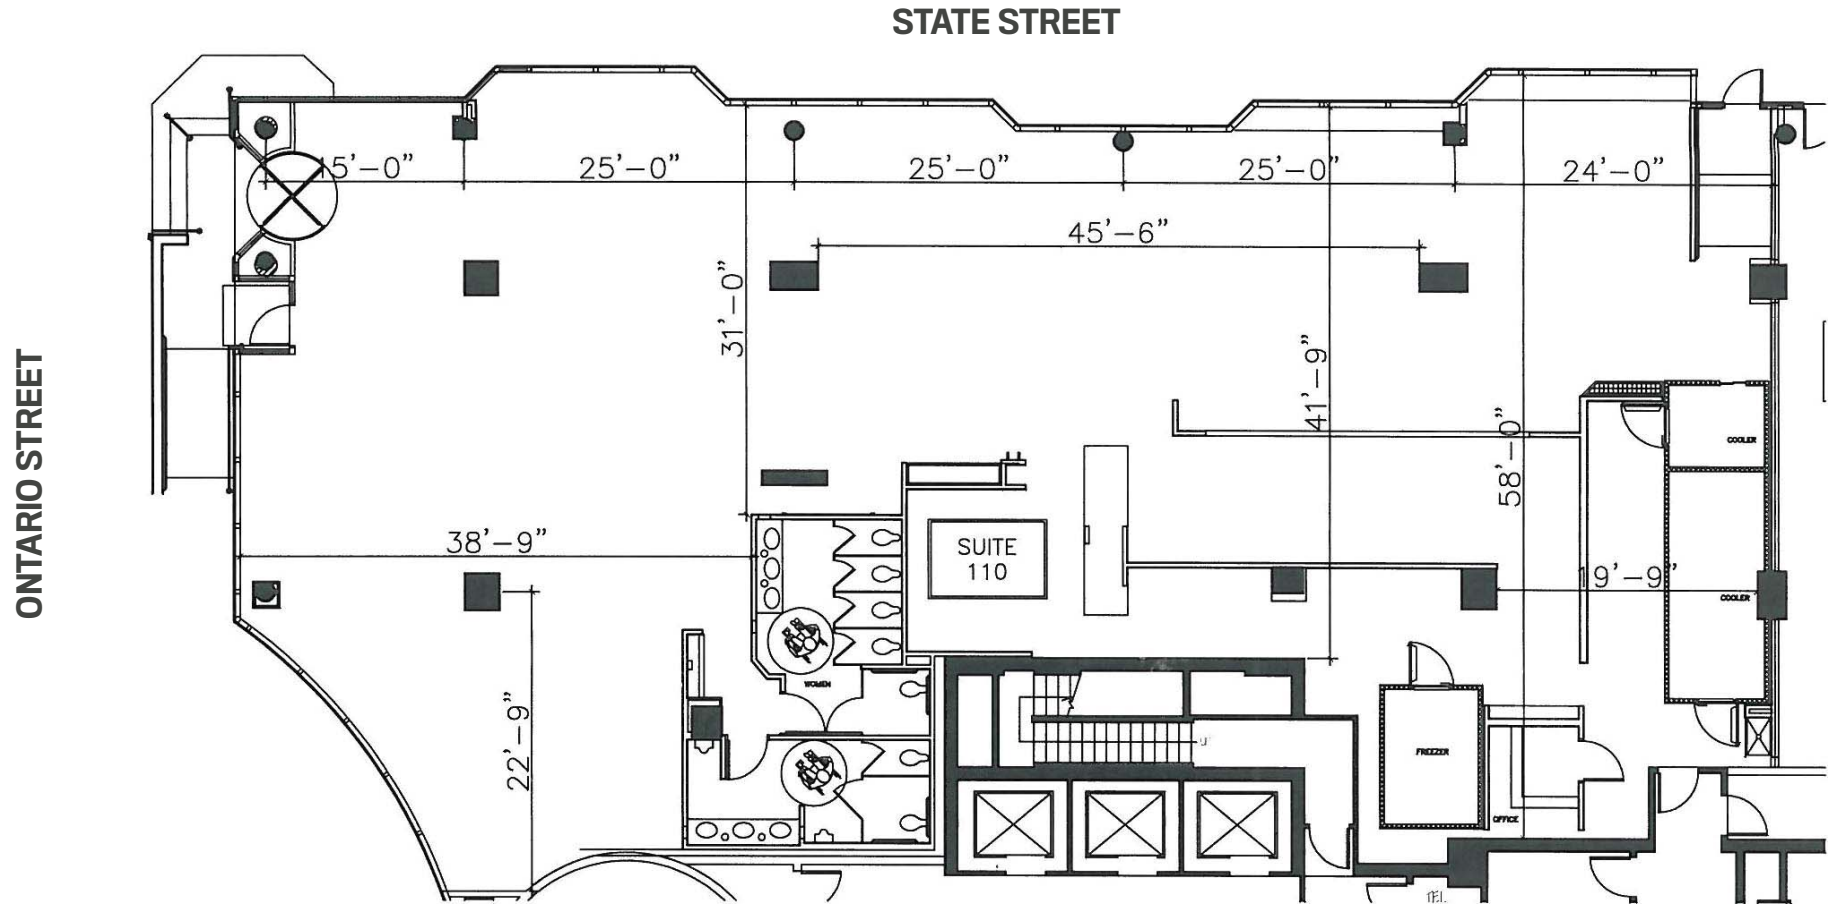

ONE EAST ERIE - THE NEC OF STATE & ONTARIO

WELCOME TO THE CORNER OF RIVER NORTH AND BULLSEYE

EXCLUSIVE AGENT John Vance (gvance@stonerealestate.com, 312/782.1373)
and David Stone (dstone@stonerealestate.com, 312/372.2657)
OWNED AND MANAGED BY M & J Wilkow, Ltd.

M&JWILKOW STONE
REAL ESTATE