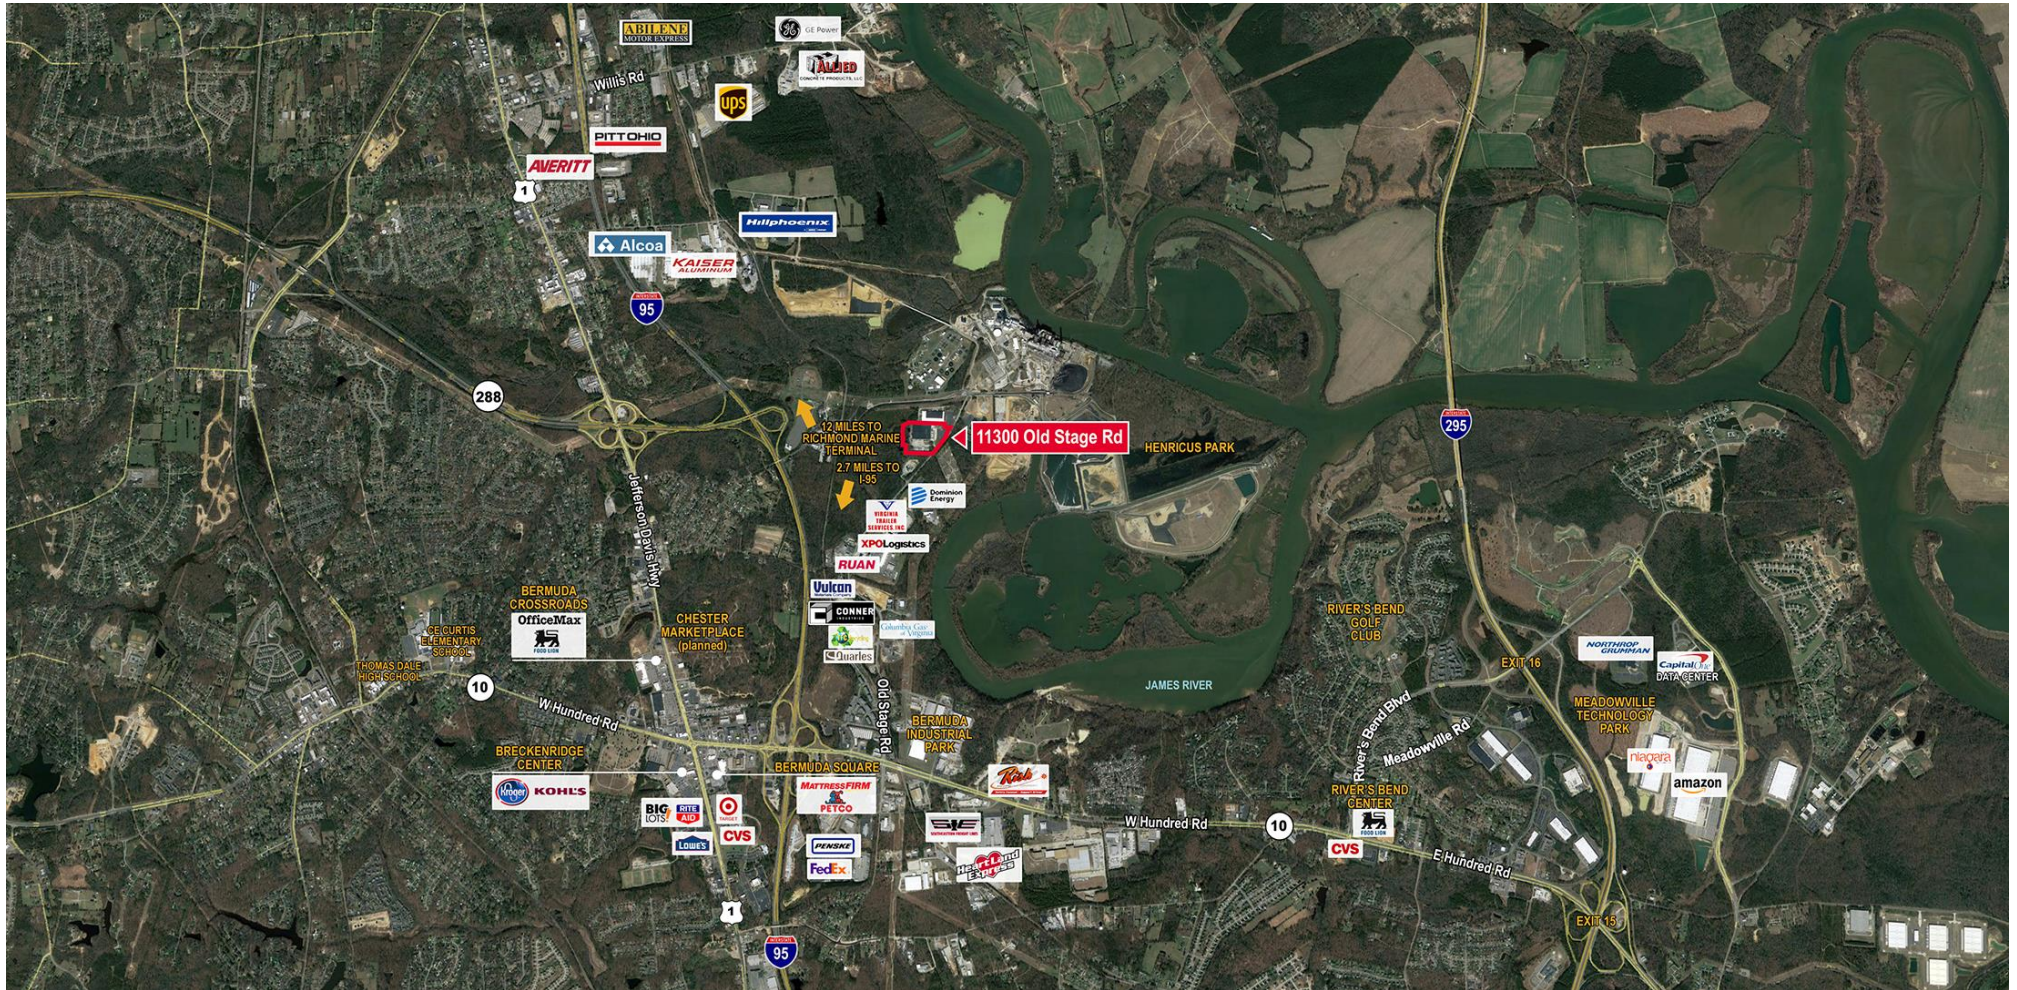

INDUSTRIAL FOR LEASE
11200 - 11300 Old Stage Road
Chesterfield County, Virginia

For more information, contact:

GRAHAM STONEBURNER
Vice President
804 344 7159
graham.stoneburner@thalhimer.com

Thalhimer Center
11100 W. Broad Street
Glen Allen, VA 23060
www.thalhimer.com