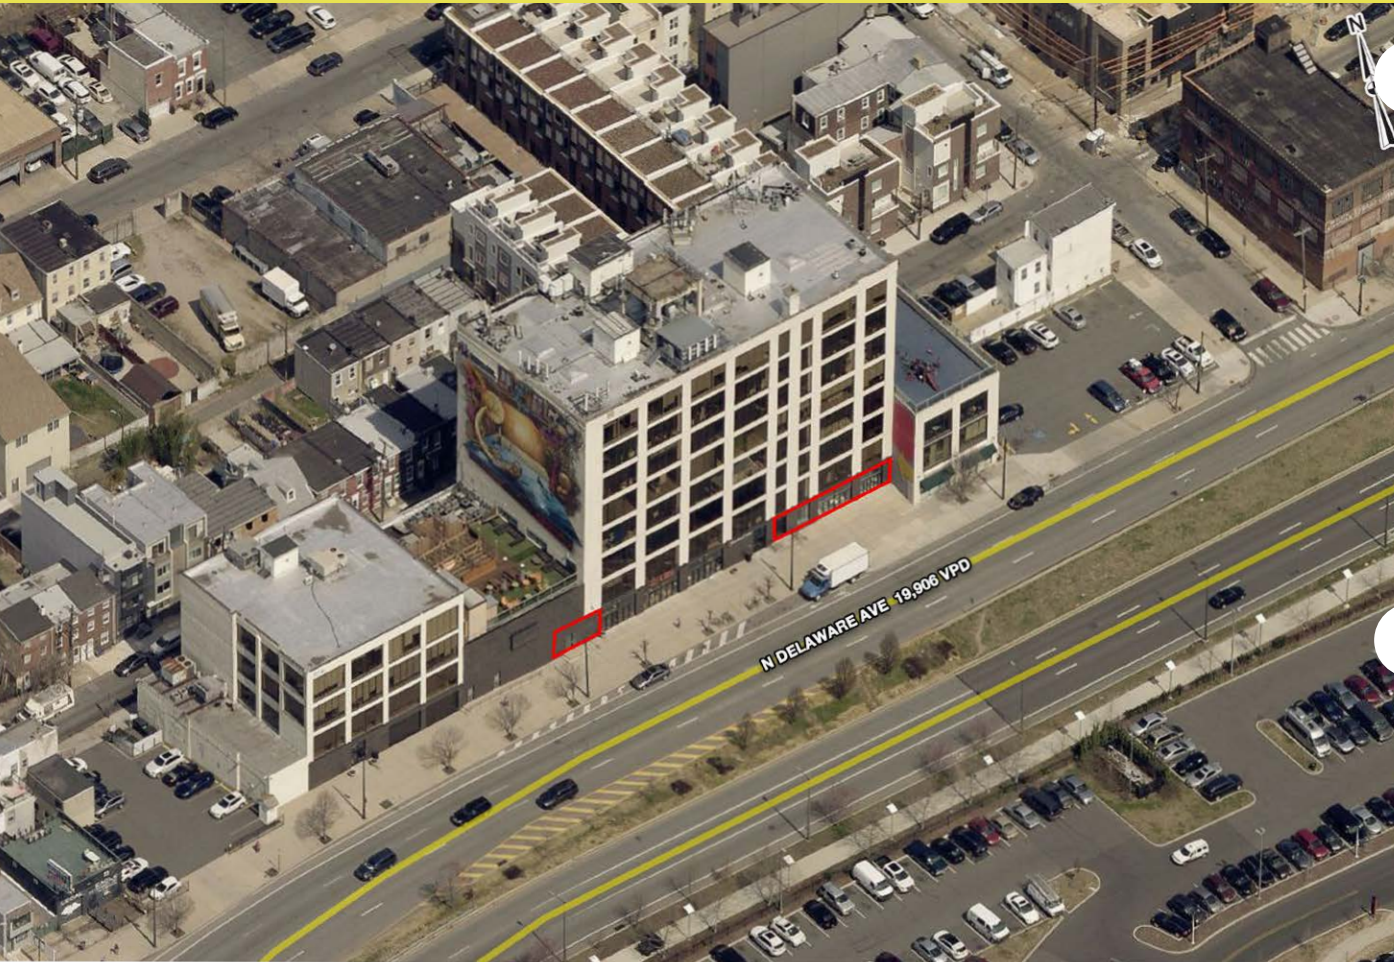

1080 N DELAWARE AVENUE

PHILADELPHIA, PA

±2,250-4,756 SF AVAILABLE FOR LEASE

JOIN

GOLF & SOCIAL

property highlights.

- Unique Opportunity in vibrant Fishtown neighborhood
- Close proximity to The Fillmore, a 2,500 capacity live music club that hosts events nightly
- Area Tenants include Rivers Casino, Punchline, Philadelphia Distilling and Goose Island Brewery
- Access from I-95 & I-676
- Ideal for entertainment & restaurant use