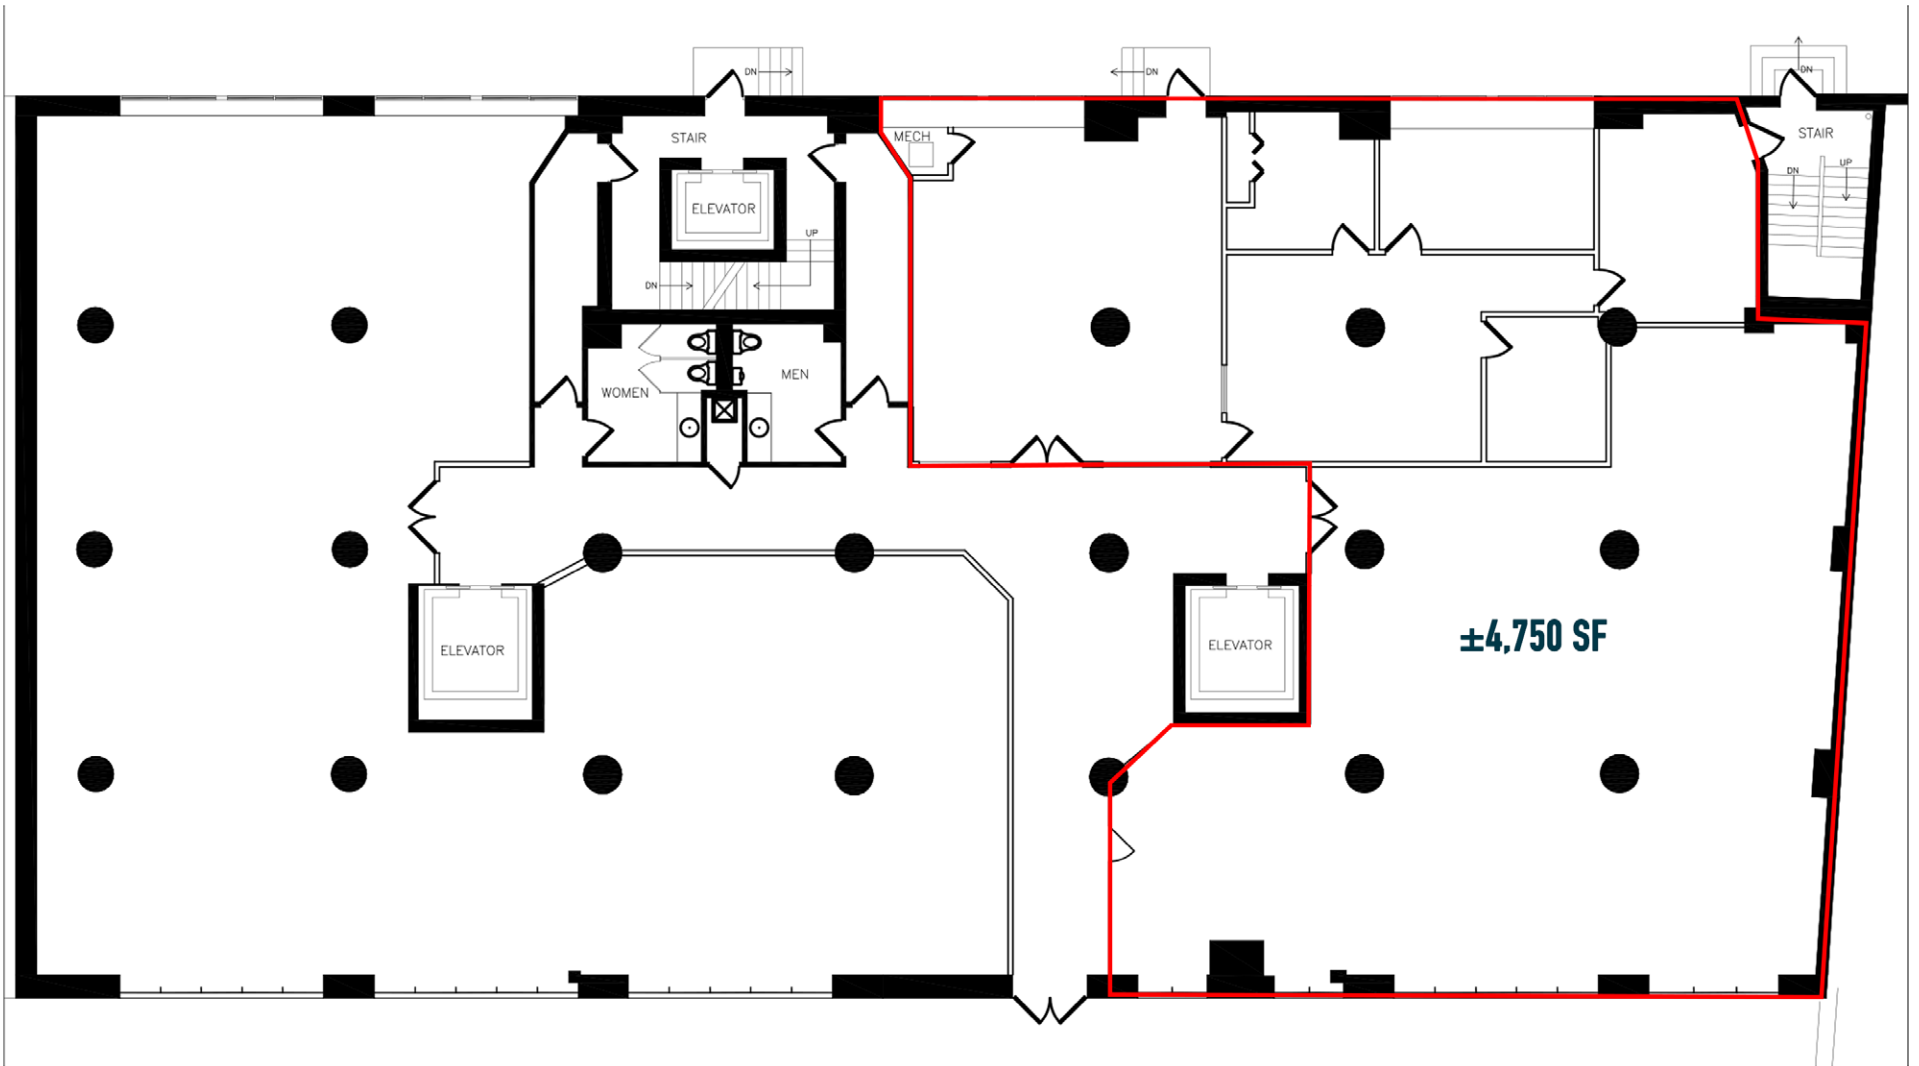

**1080 N DELAWARE AVENUE
PHILADELPHIA, PA**