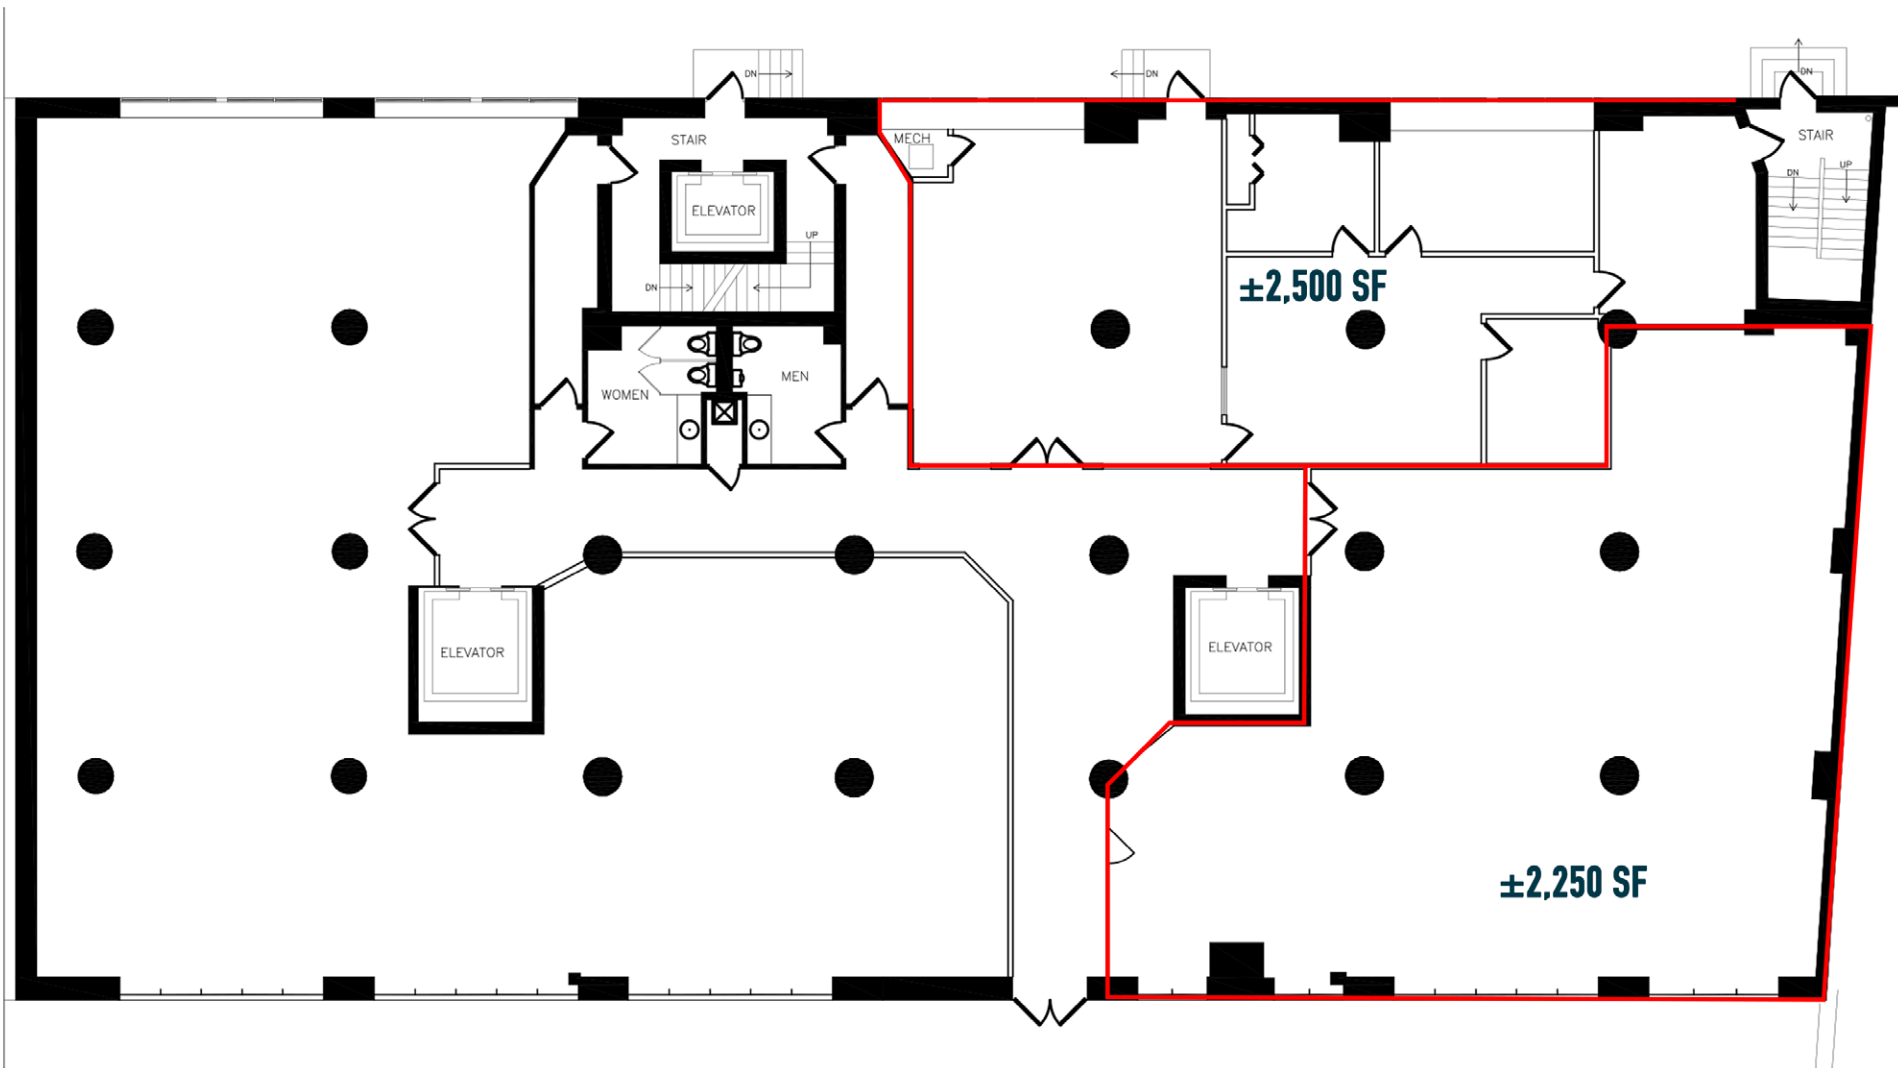

**1080 N DELAWARE AVENUE
PHILADELPHIA, PA**