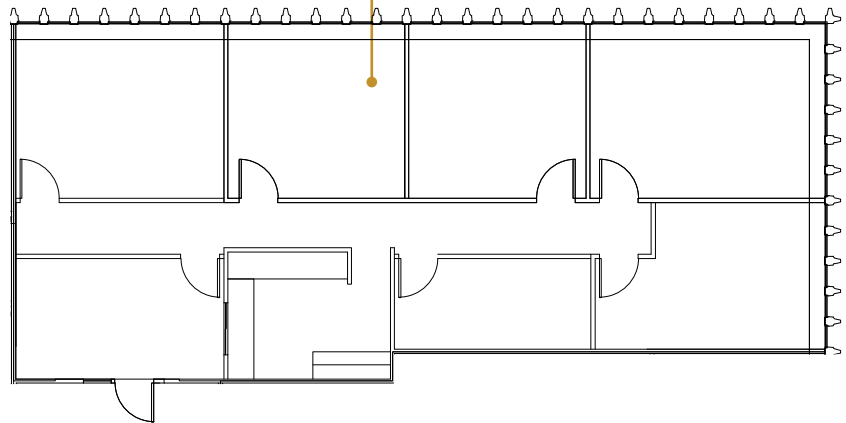

SUITE 2010 2,019 RSF

Suite 2010

SPACE FEATURES

- » Available now!
- » 5 private offices
- » Kitchenette
- » Lobby exposure

METROTRACT
SEATTLE