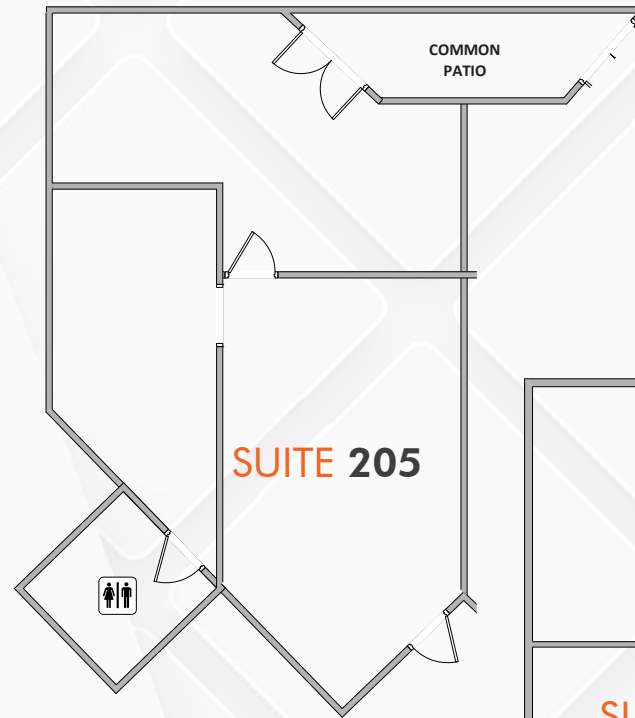

SUITE	SF	RATE
Suite 104	±1,209 SF	\$17.00 MG
Suite 106	±521 SF	\$17.00 MG
Suite 205	±520 SF	\$17.00 MG

EXCLUSIVE CONTACTS:

Matt Zaccardi
 D 480.966.7625

M 602.561.1339

mzaccardi@cpiaz.com

Aashish Parekh

M 480.221.8076

aparekh@cpiaz.com

Suite Details

FEATURE	SUITE 104	SUITE 106	SUITE 205
Square Feet	1,209 SF	521 SF	520 SF
Reception	1	1	1
Offices	3	2	2
Conference Rooms	1	-	-
Break Rooms	1	-	-
Bull Pens	1	-	-
Rest Rooms	1	1	1