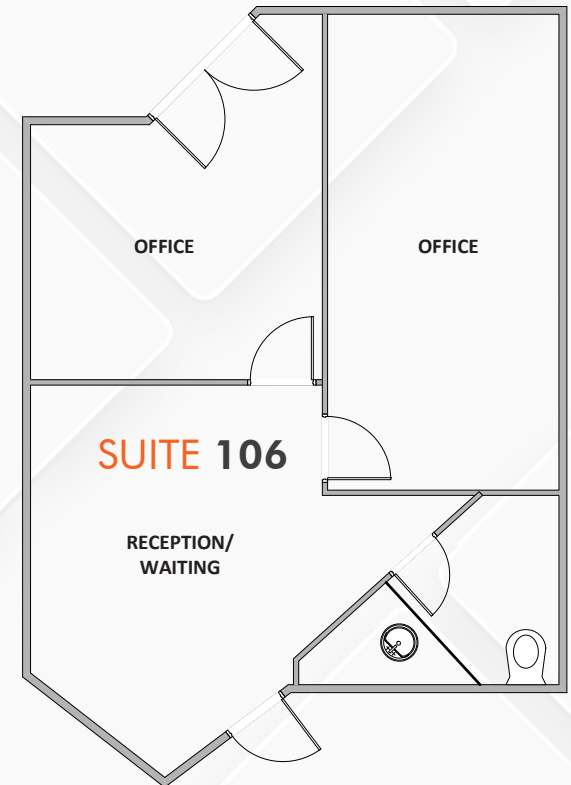

SUITE	SF	RATE
Suite 104	±1,209 SF	\$17.00 MG
Suite 106	±521 SF	\$17.00 MG
Suite 205	±520 SF	\$17.00 MG

EXCLUSIVE CONTACTS:

Matt Zaccardi
 D 480.966.7625

M 602.561.1339

mzaccardi@cpiaz.com

Aashish Parekh

M 480.221.8076

aparekh@cpiaz.com

Suite Details

FEATURE	SUITE 104	SUITE 106	SUITE 205
Square Feet	1,209 SF	521 SF	520 SF
Reception	1	1	1
Offices	3	2	2
Conference Rooms	1	-	-
Break Rooms	1	-	-
Bull Pens	1	-	-
Rest Rooms	1	1	1