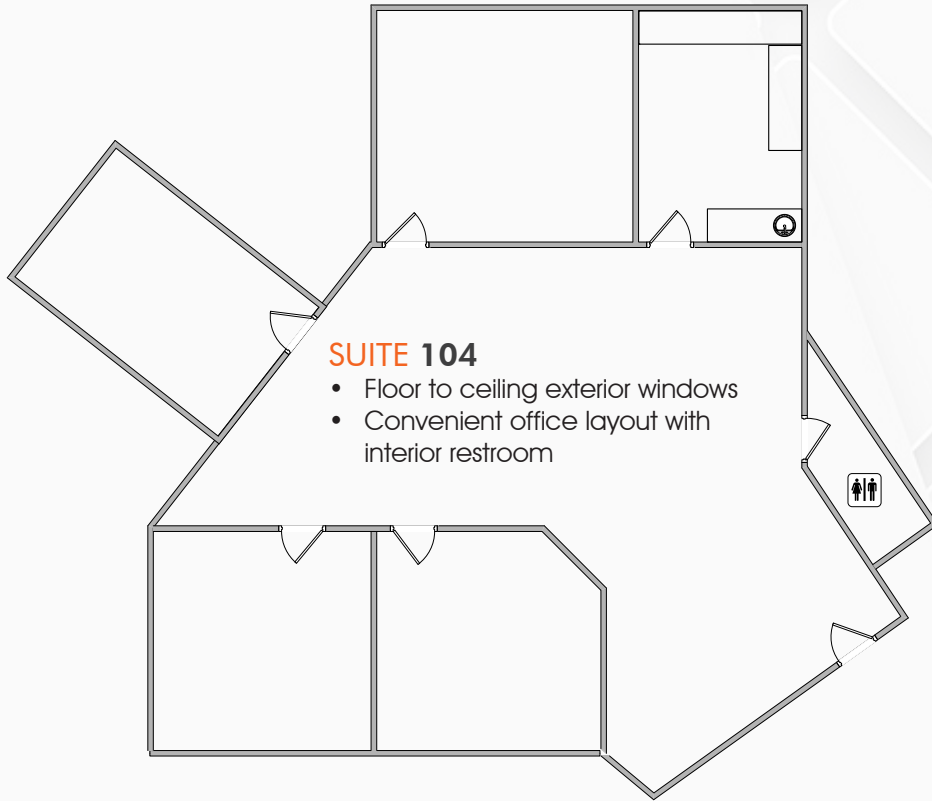

SUITE	SF	RATE
Suite 104	±1,209 SF	\$17.00 MG
Suite 106	±521 SF	\$17.00 MG
Suite 205	±520 SF	\$17.00 MG

EXCLUSIVE CONTACTS:

Matt Zaccardi
 D 480.966.7625

M 602.561.1339

mzaccardi@cpiaz.com

Aashish Parekh

M 480.221.8076

aparekh@cpiaz.com

Suite Details

FEATURE	SUITE 104	SUITE 106	SUITE 205
Square Feet	1,209 SF	521 SF	520 SF
Reception	1	1	1
Offices	3	2	2
Conference Rooms	1	-	-
Break Rooms	1	-	-
Bull Pens	1	-	-
Rest Rooms	1	1	1