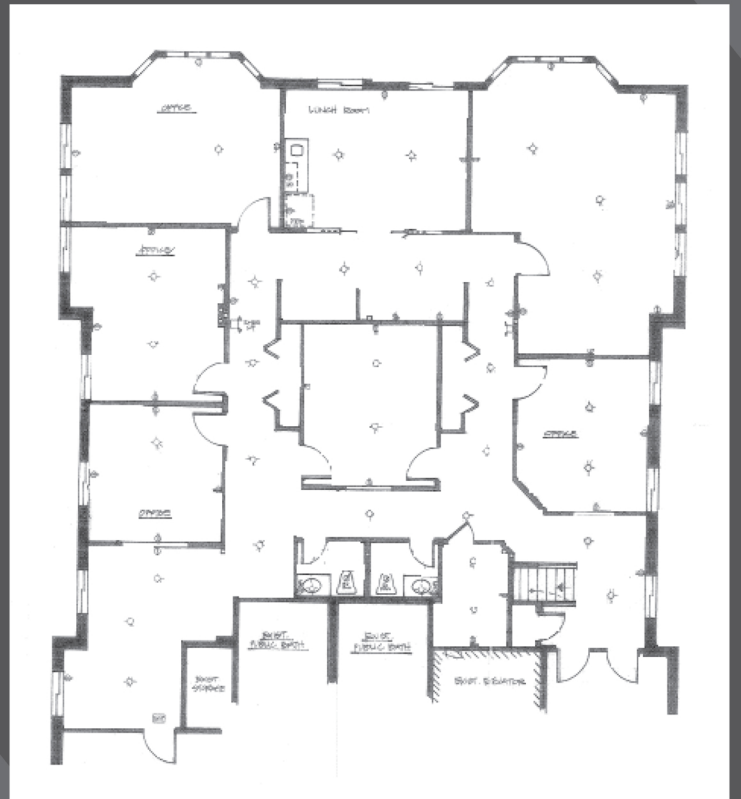

3,060 SF of Easily Divisible Space

For more info contact Austin Dempsey: austin@berellc.com or 630.761-6589

BERE LLC 106 W. Wilson, Suite 1L, Batavia, IL 60510 P: 630.761-6589 www.BEIProperties.net