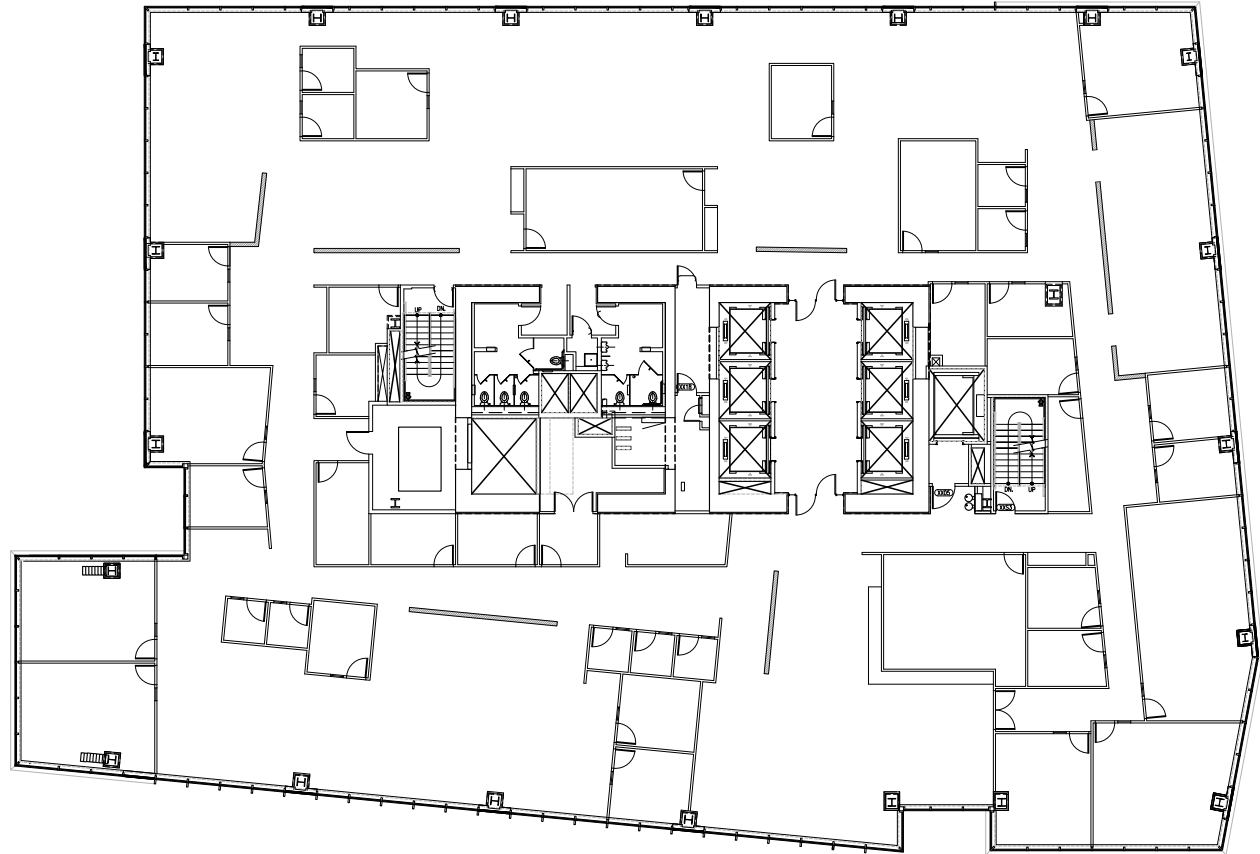

LINCOLN SQUARE

LINCOLN SQUARE NORTH

10401 NE 8th
Bellevue, WA 98004

LINCOLN SQUARE NORTH

Floor 21 • 22,389 RSF • As-Built Plan

SPACE FEATURES

- Available 8/1/2025
- Unobstructed Lake Washington and Seattle Skyline views
- Former Microsoft floor