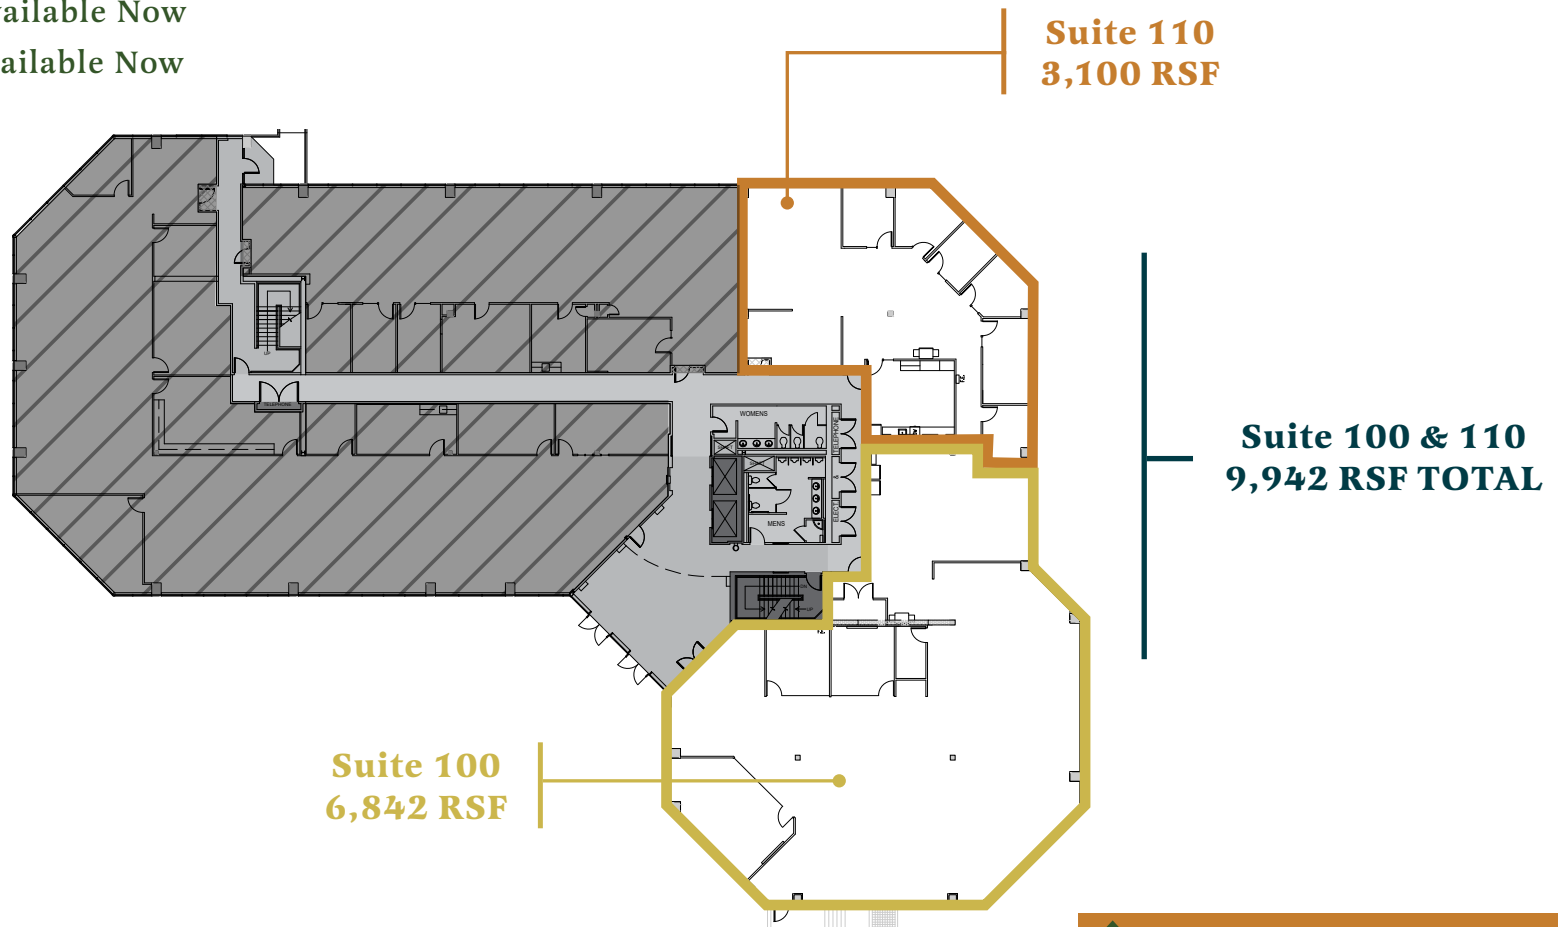

CASCADE YARD

www.cascadeyard.com

BUILDING III: FLOOR 1

Suite 100 | 6,842 RSF | Available Now

Suite 110 | 3,100 RSF | Available Now

 **Suite 100 Virtual Tour**
CLICK PLAY

 **Suite 110 Virtual Tour**
CLICK PLAY