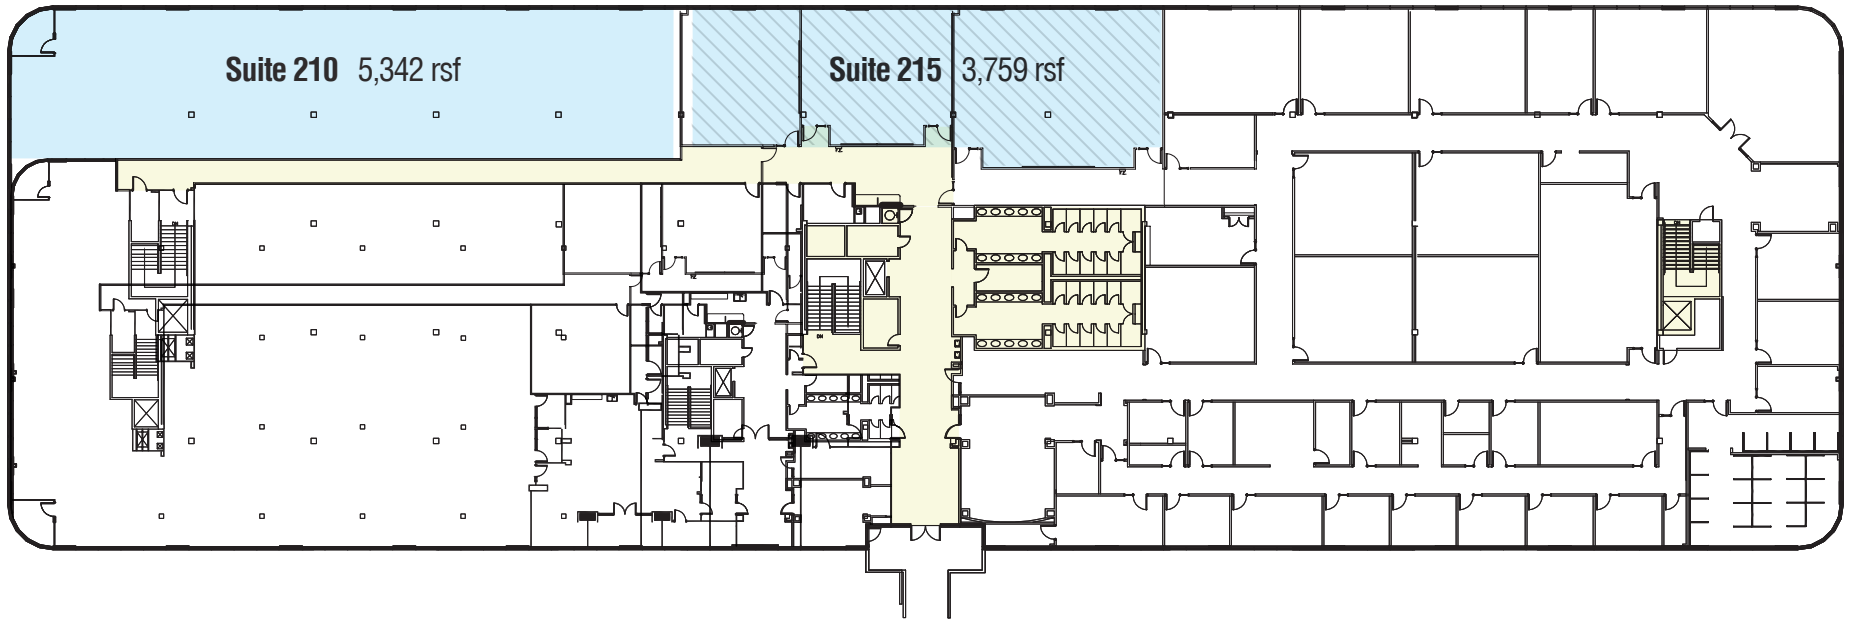

Everett Technical Park

1615 75th St SW Everett WA 98203

- Available Space
- Common Area

Floor 2 // 9,101 rsf

Scan for more information.

To view on your mobile device, download a QR reader app through your device's app store.

Contact:

Clete Casper
cletec@sabey.com
206.277.5229

Joe Sabey
joes@sabey.com
206.281.8700

SABEY

12201 Tukwila International Blvd. 4th Floor
Seattle, WA 98168 | Visit us at sabey.com