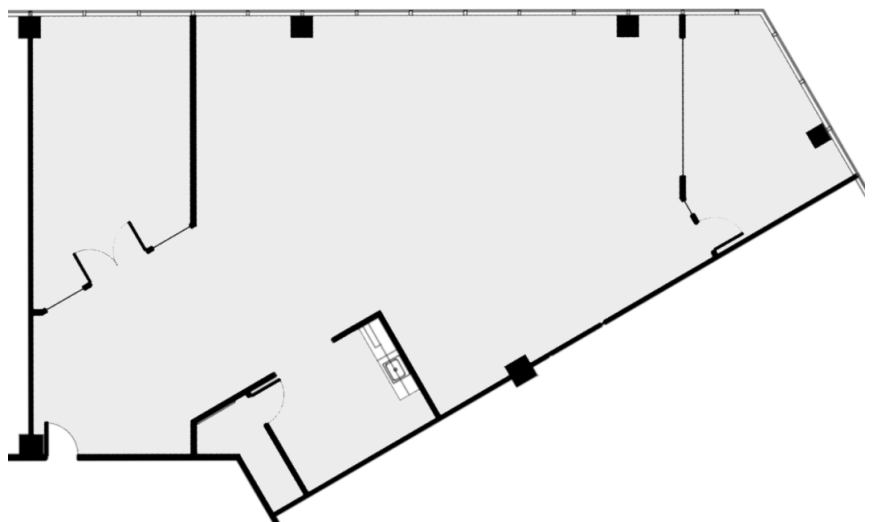

SUITE DETAILS

Suite	E315
Sq. Ft.	2,946
Floor	3
View	Exterior
Entrances	1
Reception	0
Conference Room	2
Offices	0
Kitchen	1
Bullpen	1
Storage Closet	0
Electrical Room	0
Server Room	1
Supplemental HVAC	N