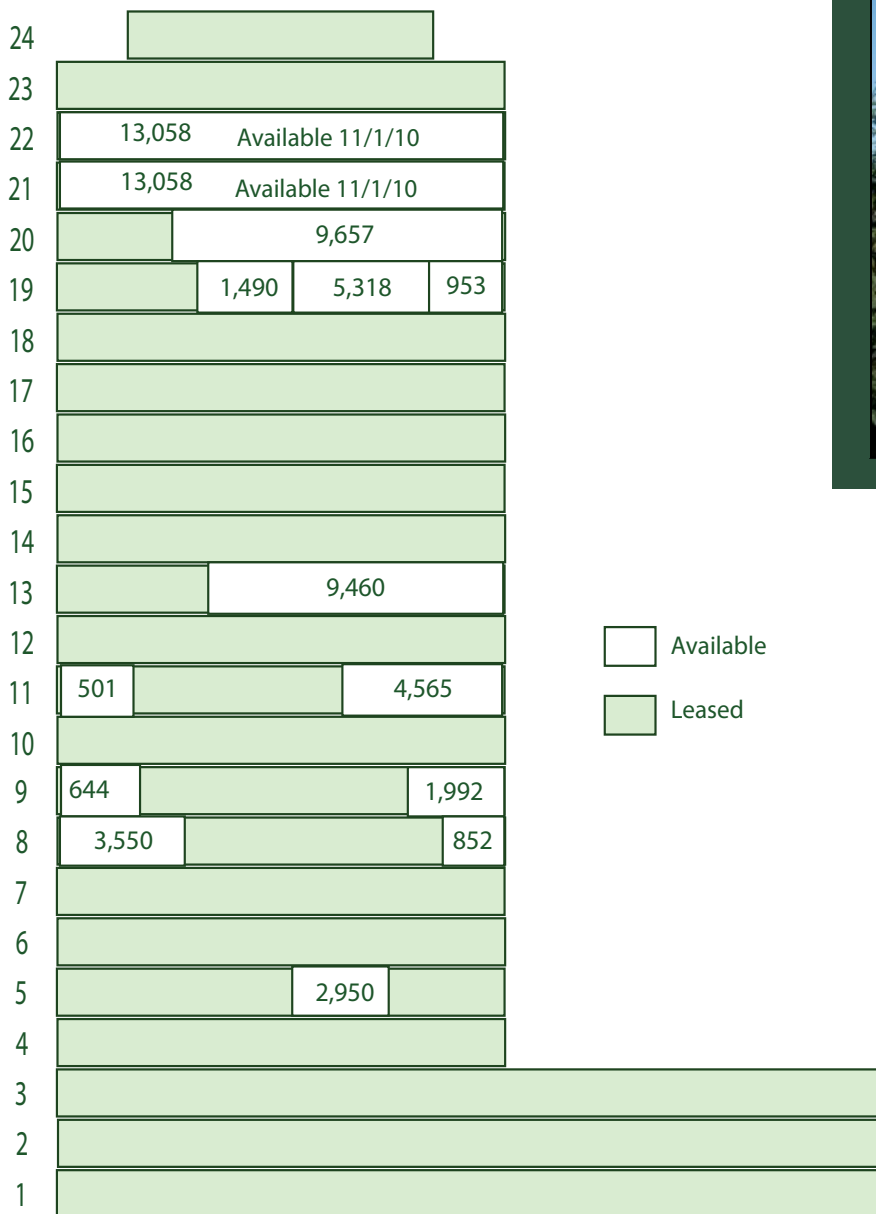

Wells Fargo Plaza

7900 Xerxes Avenue South

Bloomington, Minnesota 55431

December 2009 Available Space

Suites from 501 - 13,058 square feet

Available
 Leased

Location

Excellent location adjacent to I-494 and France Avenue

On MTC bus service route

Amenities

Restaurant

Conference room

Garage and ramp parking

Fitness facilities

On-site management

Just For You Concierge Service