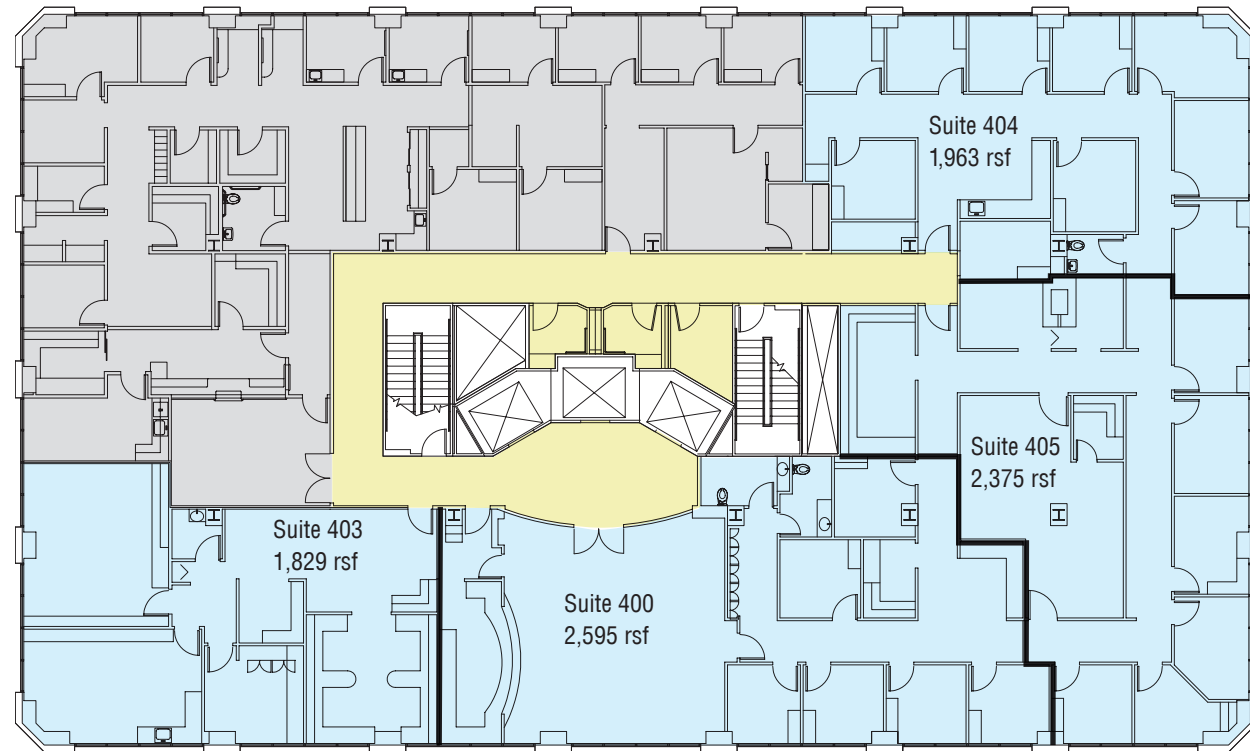

Jefferson Tower

1600 Jefferson Street
Seattle, WA 98922

Multi Tenant Option

Fourth Floor // Total Available Space // 8,762rsf

 Building Common

 Leased

 Available

Suite 400 // 2,595 rsf

Suite 403 // 1,829 rsf

Suite 404 // 1,963 rsf

Suite 405 // 2,375 rsf

Scan for more information.

To view on your mobile device,
download a QR reader app through
your device's app store.

SABEY

12201 Tukwila International Blvd. 4th Floor
Seattle, WA 98168 | Visit us at sabey.com