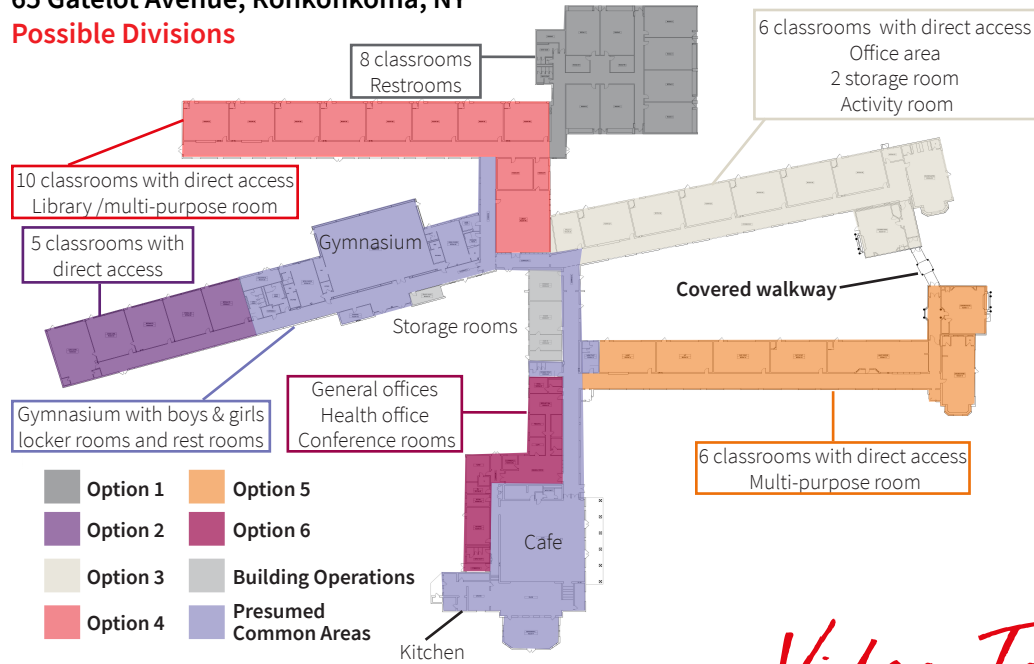

For Lease

www.educationalassetsli.com

Gatelot Avenue School

65 Gatelot Avenue | Ronkonkoma, NY

Divisions Available

83,495 SF Educational Facility

65 Gatelot Avenue, Ronkonkoma, NY
Possible Divisions

324 S. Service Road
Suite 204
Melville, NY 11747