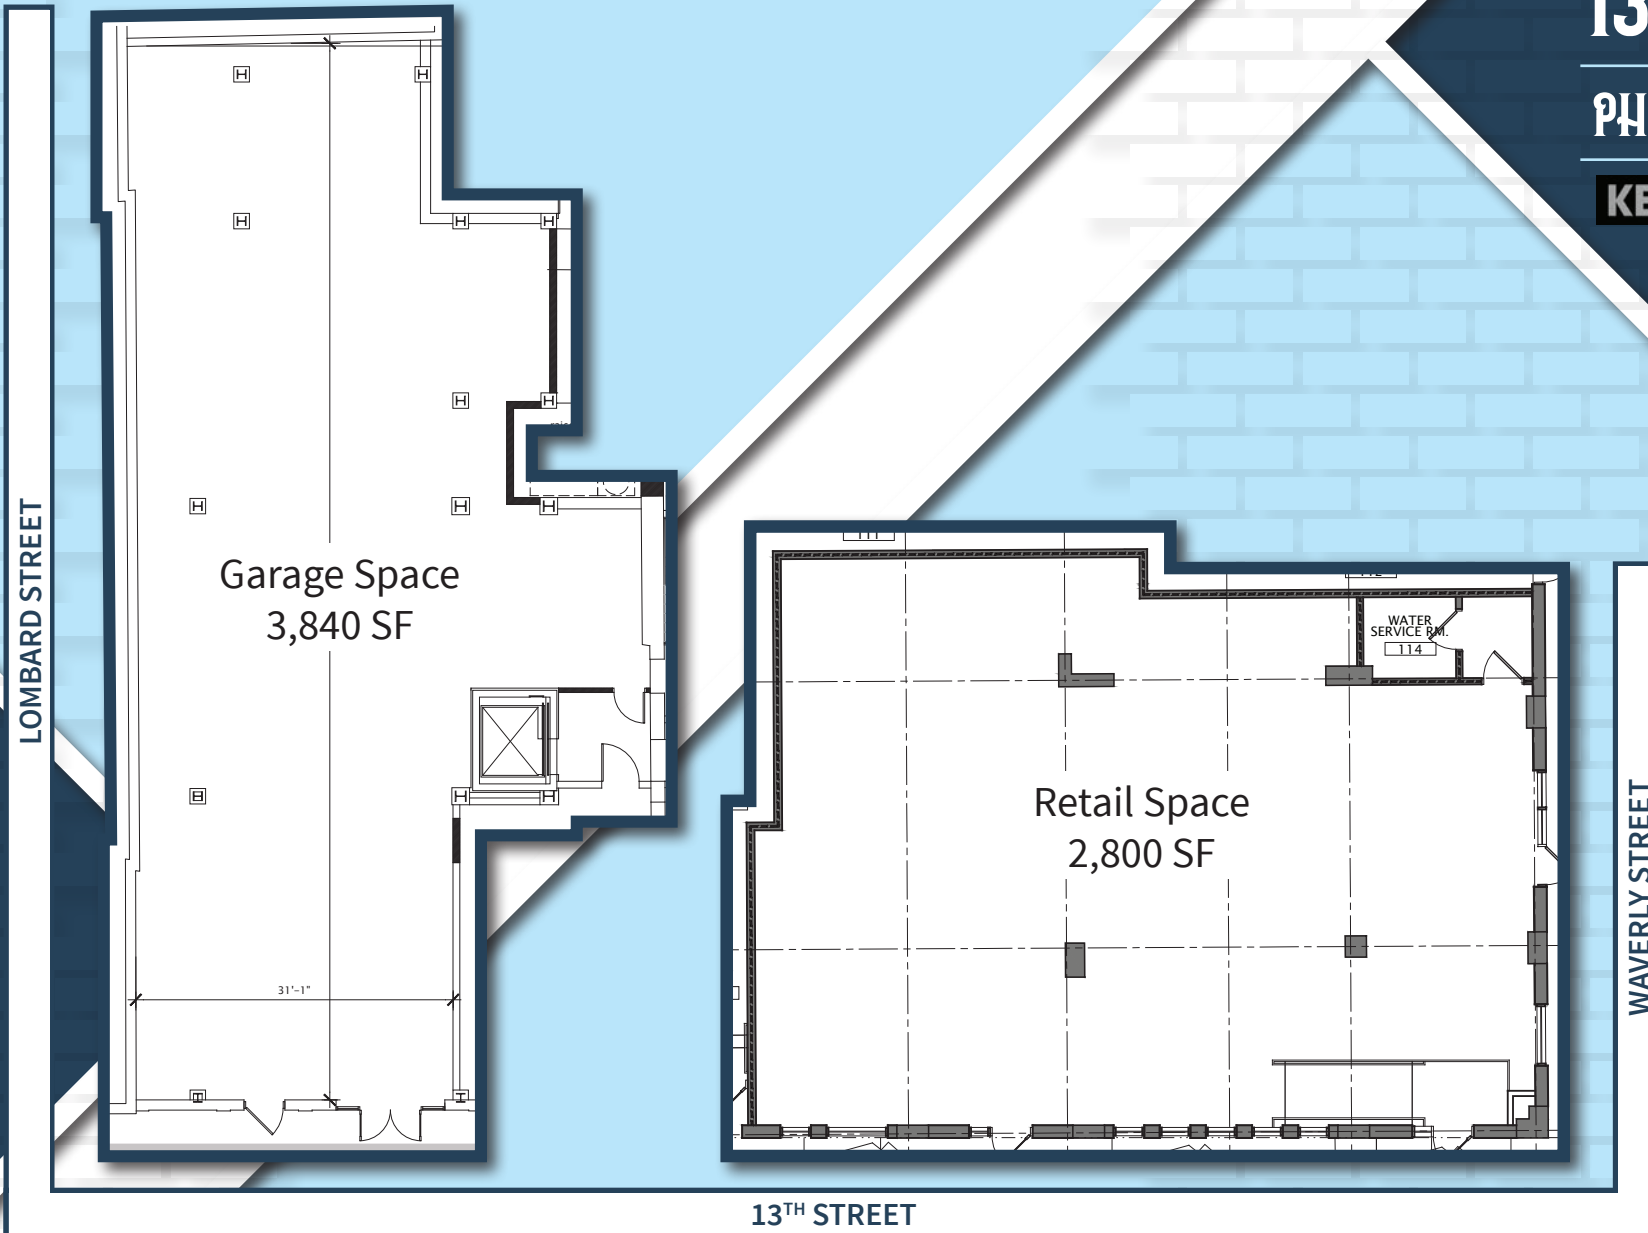

412 SOUTH 13TH STREET

PHILADELPHIA, PA 19147

INTRODUCING

KEPPOCH HOUSE

2,800 SF Fully Built Out Restaurant Available
3,840 SF Existing Open Garage Space

PROPERTY DETAILS

- Two opportunities located along vibrant 13th Street corridor

SPACE A

- 2,800 SF fully built out restaurant and kitchen with outdoor seating
- 14' ceiling heights
- Liquor license available

SPACE B

- 3,840 SF
- 14' ceiling heights
- Over 30' of frontage
- Open layout with limited columns and unique garage door entrance

Brauhaus SCHMITZ

Philadelphia's MAGIC GARDENS

FLOOR PLANS

412 SOUTH
13TH STREET

PHILADELPHIA, PA

KEPPOCH HOUSE

412 SOUTH 13TH STREET

PHILADELPHIA, PA 19147