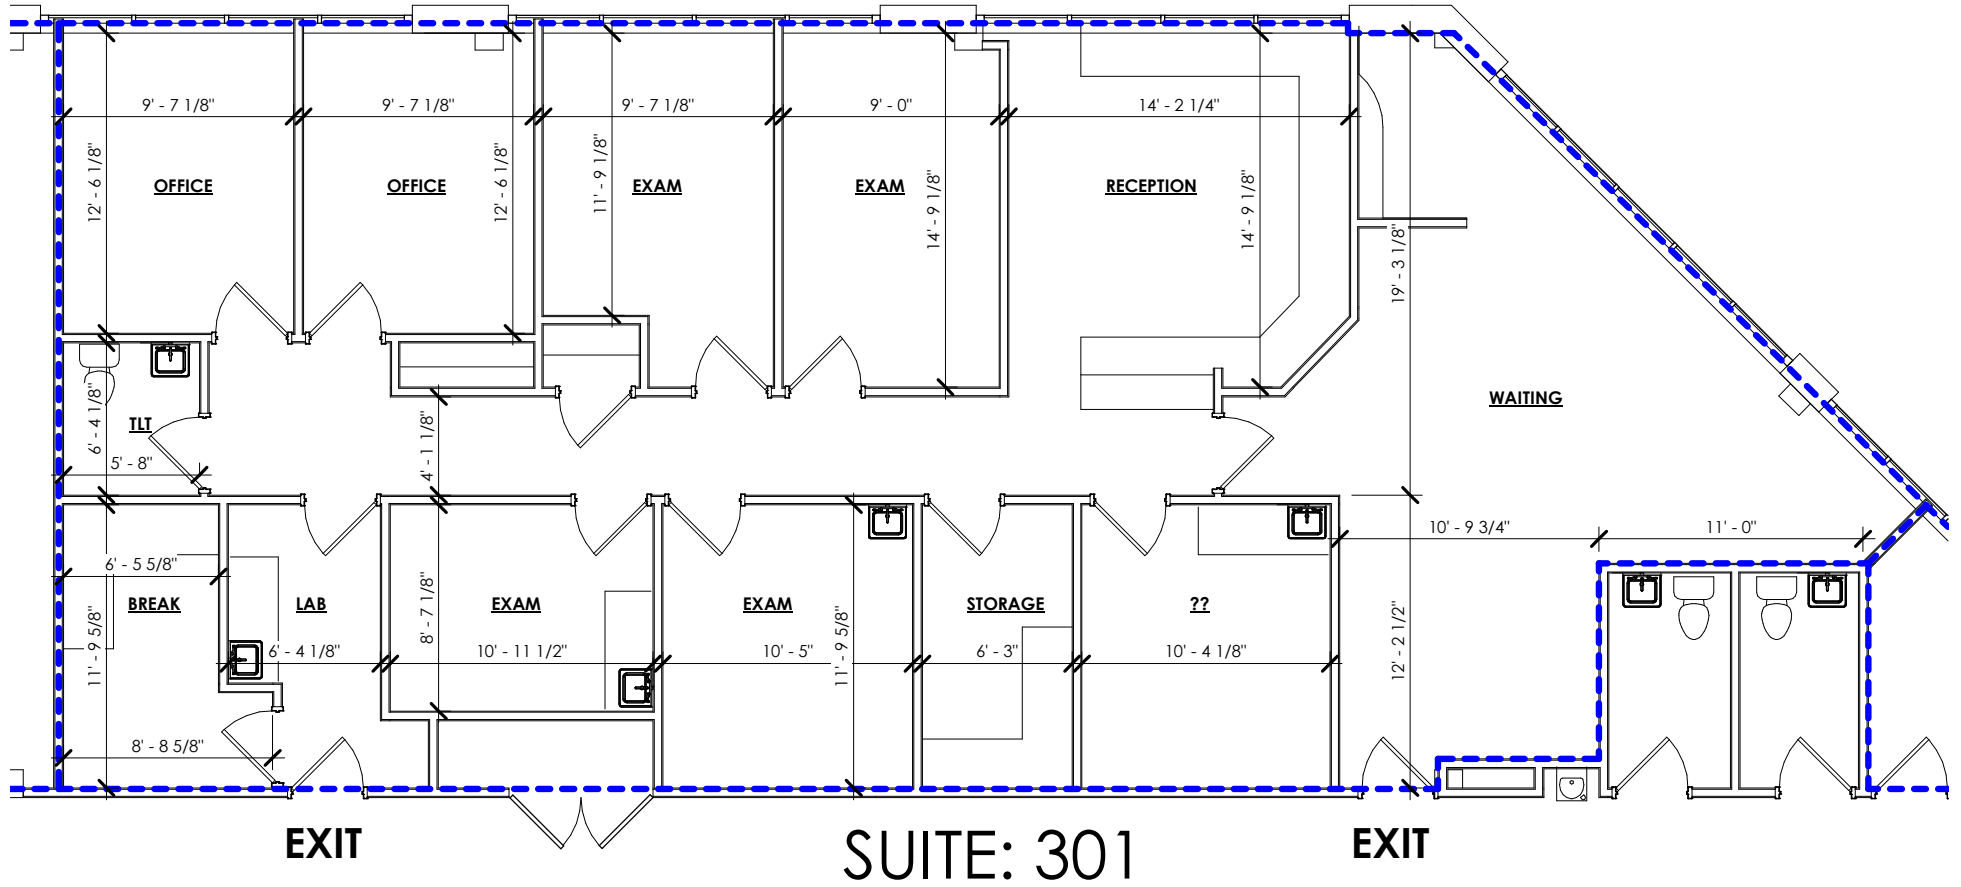

12277 DePAUL SOUTH

SUITE: 301

THIRD FLOOR - SUITE 301

11-16-2020 MASTER PLANS

VERVE
DESIGN STUDIO
1558 S. BROADWAY
ST. LOUIS, MISSOURI 63104
314-822-4007 www.VERVEDS.com

12277 DePAUL DRIVE
BRIDGETON, MO. 63044