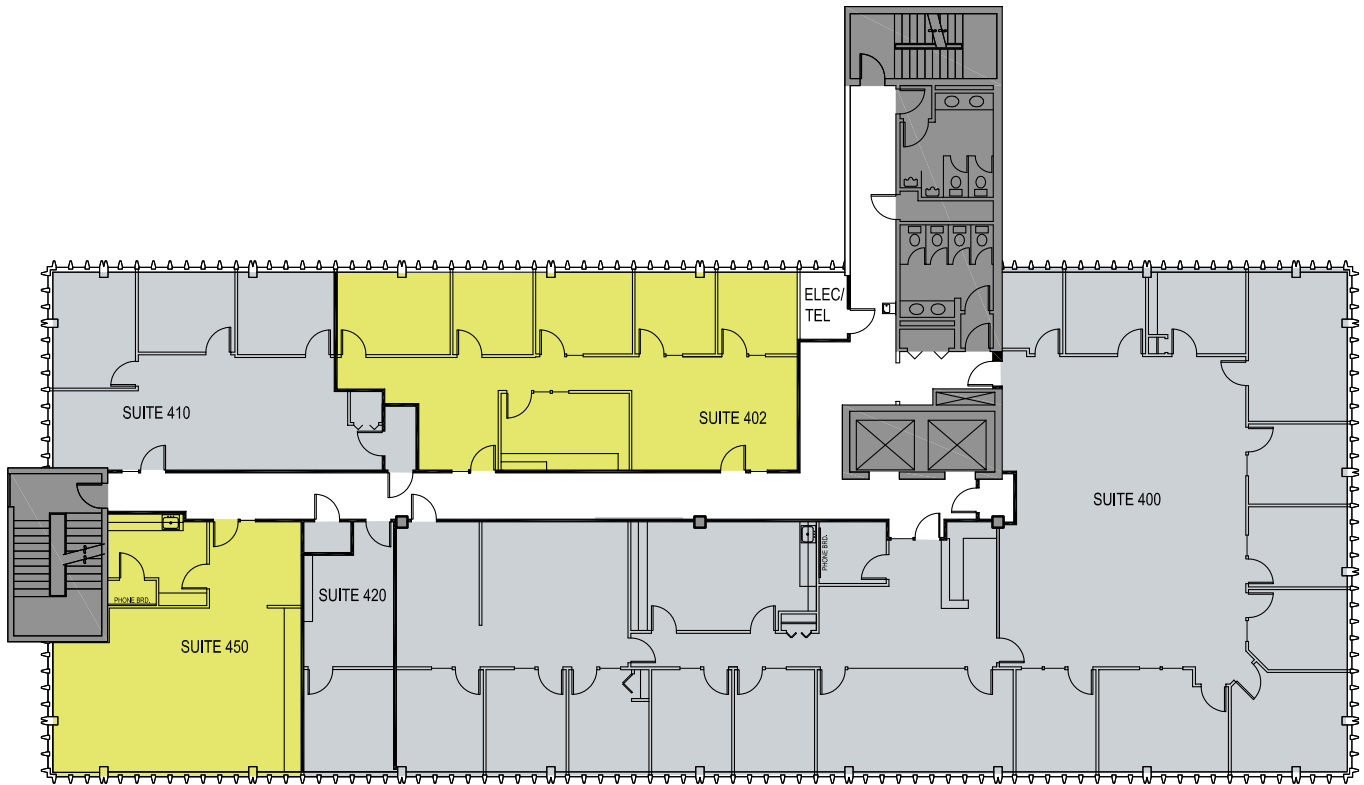

WASHINGTON FEDERAL CENTER

400 108th Ave NE | Bellevue, WA 98004

Fourth Floor

Suite	Size	Comments
Suite 402	1,621 RSF	Five private offices, reception, workroom and open work area.
Suite 450	1,080 RSF	Open space with kitchenette / workroom.

Sixth Floor

Suite	Size	Comments
Suite 604	1,259 RSF	Four private offices, kitchenette / workroom and open area. Available now.

- Available
- Leased

For more information, please contact:

Ellen Post
epost@wallaceproperties.com
425-455-9976