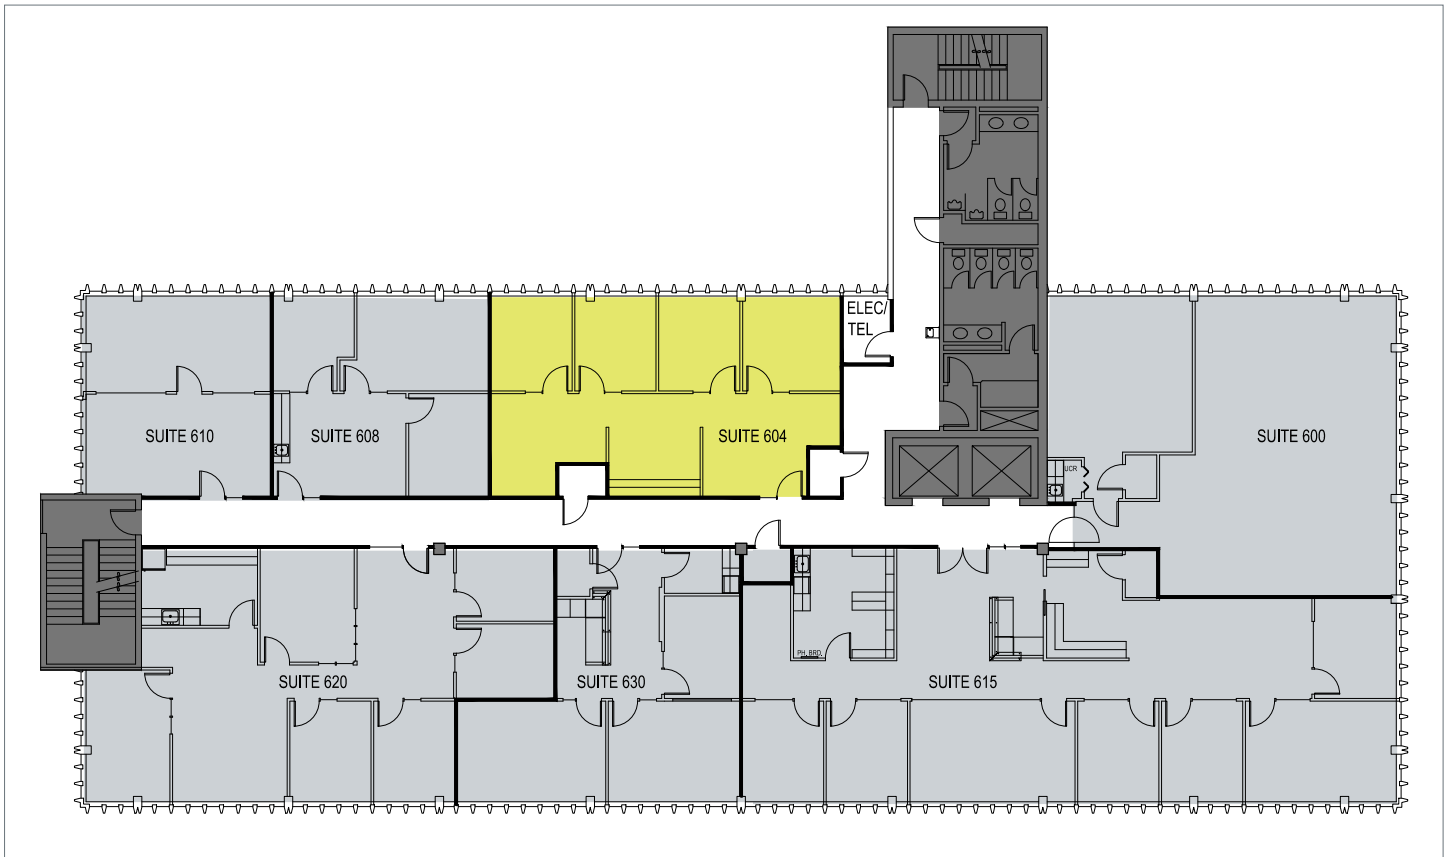

WASHINGTON FEDERAL CENTER

400 108th Ave NE | Bellevue, WA 98004

Fourth Floor

Suite	Size	Comments
Suite 402	1,621 RSF	Five private offices, reception, workroom and open work area.
Suite 450	1,080 RSF	Open space with kitchenette / workroom.

Sixth Floor

Suite	Size	Comments
Suite 604	1,259 RSF	Four private offices, kitchenette / workroom and open area. Available now.

- Available
- Leased

For more information, please contact:

Ellen Post
epost@wallaceproperties.com
425-455-9976