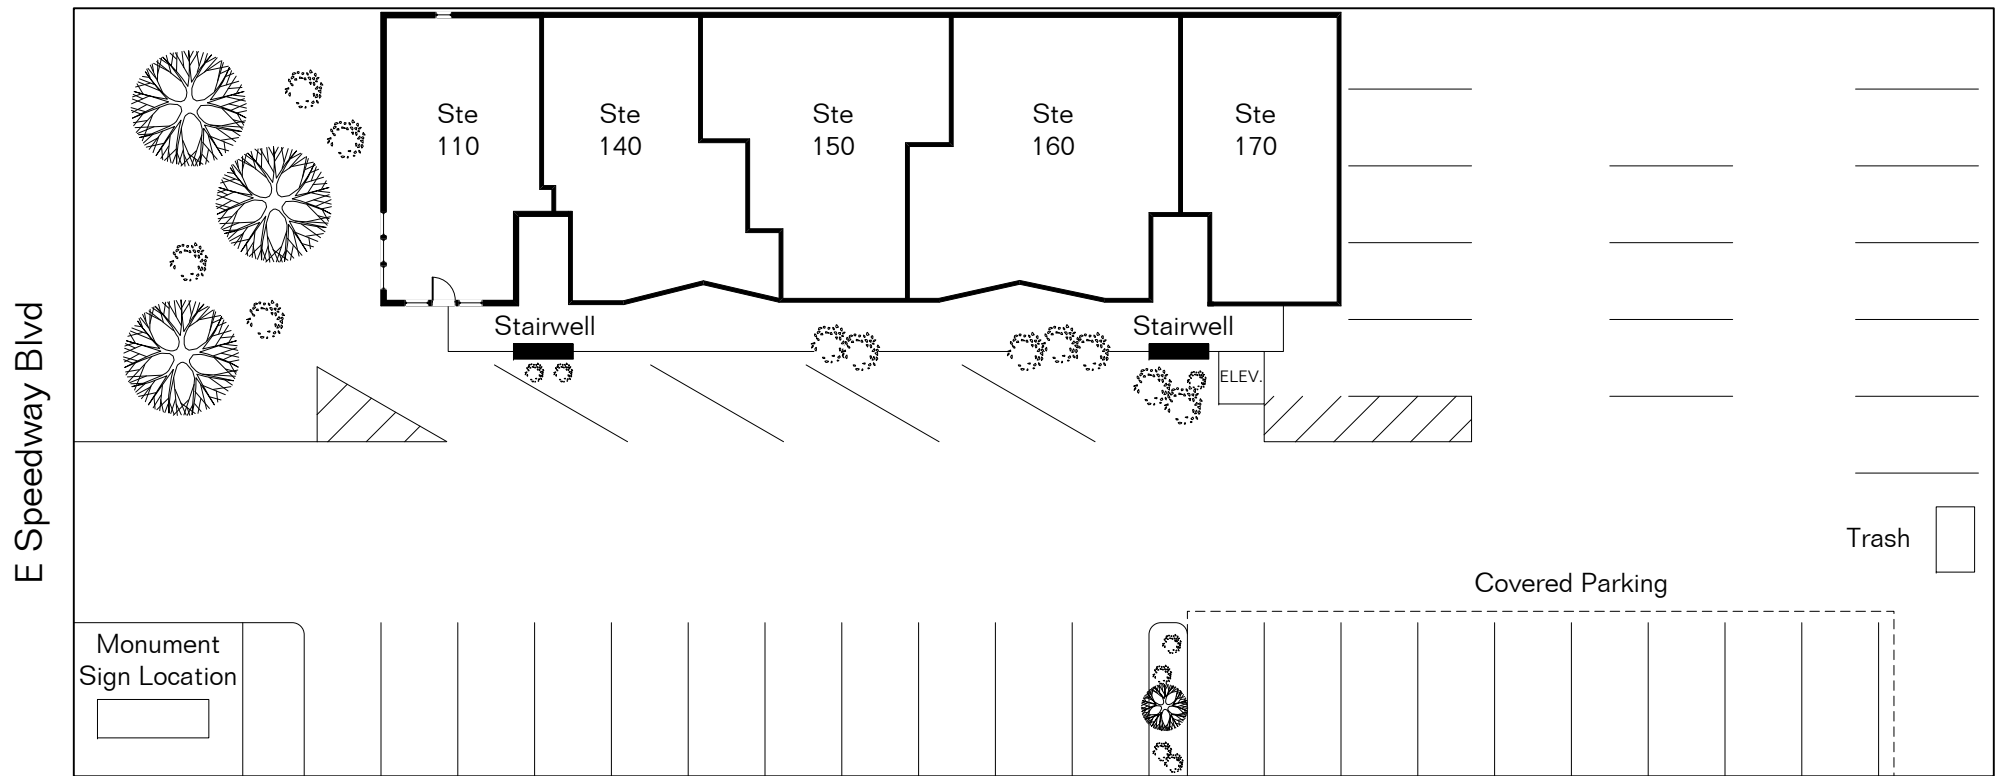

The square footages and room size information are deemed to be reliable but are not guaranteed and should be independently verified.

8750 E Speedway Blvd

Presented by Jim Briggs
 Cornerstone Realty
 (520) 320-9990

Site Visit January 2008
 0 ft. 12 ft. 20 ft. 40 ft.

Copyright 2017 Floor Plans First! LLC
 All Rights Reserved.

www.FloorPlansFirst.com
 Toll Free (877) 887-1500
 Voice (520) 881-1500
 Fax (520) 791-7701

Floor Plans First!
 See the Floor Plan First