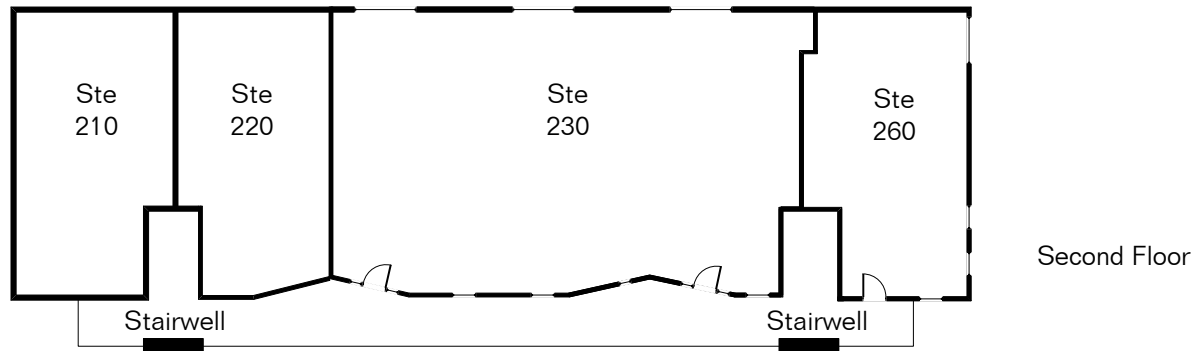

The square footages and room size information are deemed to be reliable but are not guaranteed and should be independently verified.

8750 E Speedway Blvd

Presented by Jim Briggs
 Cornerstone Realty
 (520) 320-9990

Site Visit January 2008
 0 ft. 12 ft. 20 ft. 40 ft.

Copyright 2017 Floor Plans First! LLC
 All Rights Reserved.

www.FloorPlansFirst.com
 Toll Free (877) 887-1500
 Voice (520) 881-1500
 Fax (520) 791-7701