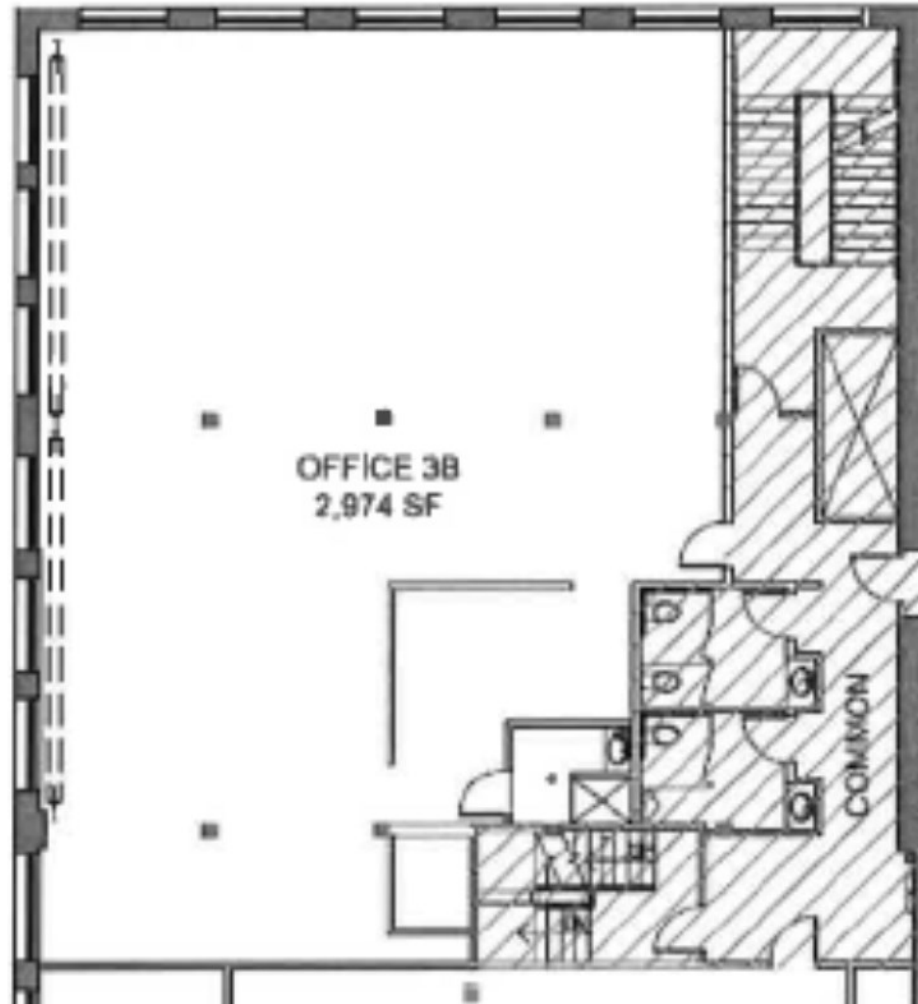

CITY LOAN BUILDING
206 FIRST AVENUE S

2,974 Rentable Square Feet
Retail Suite 330