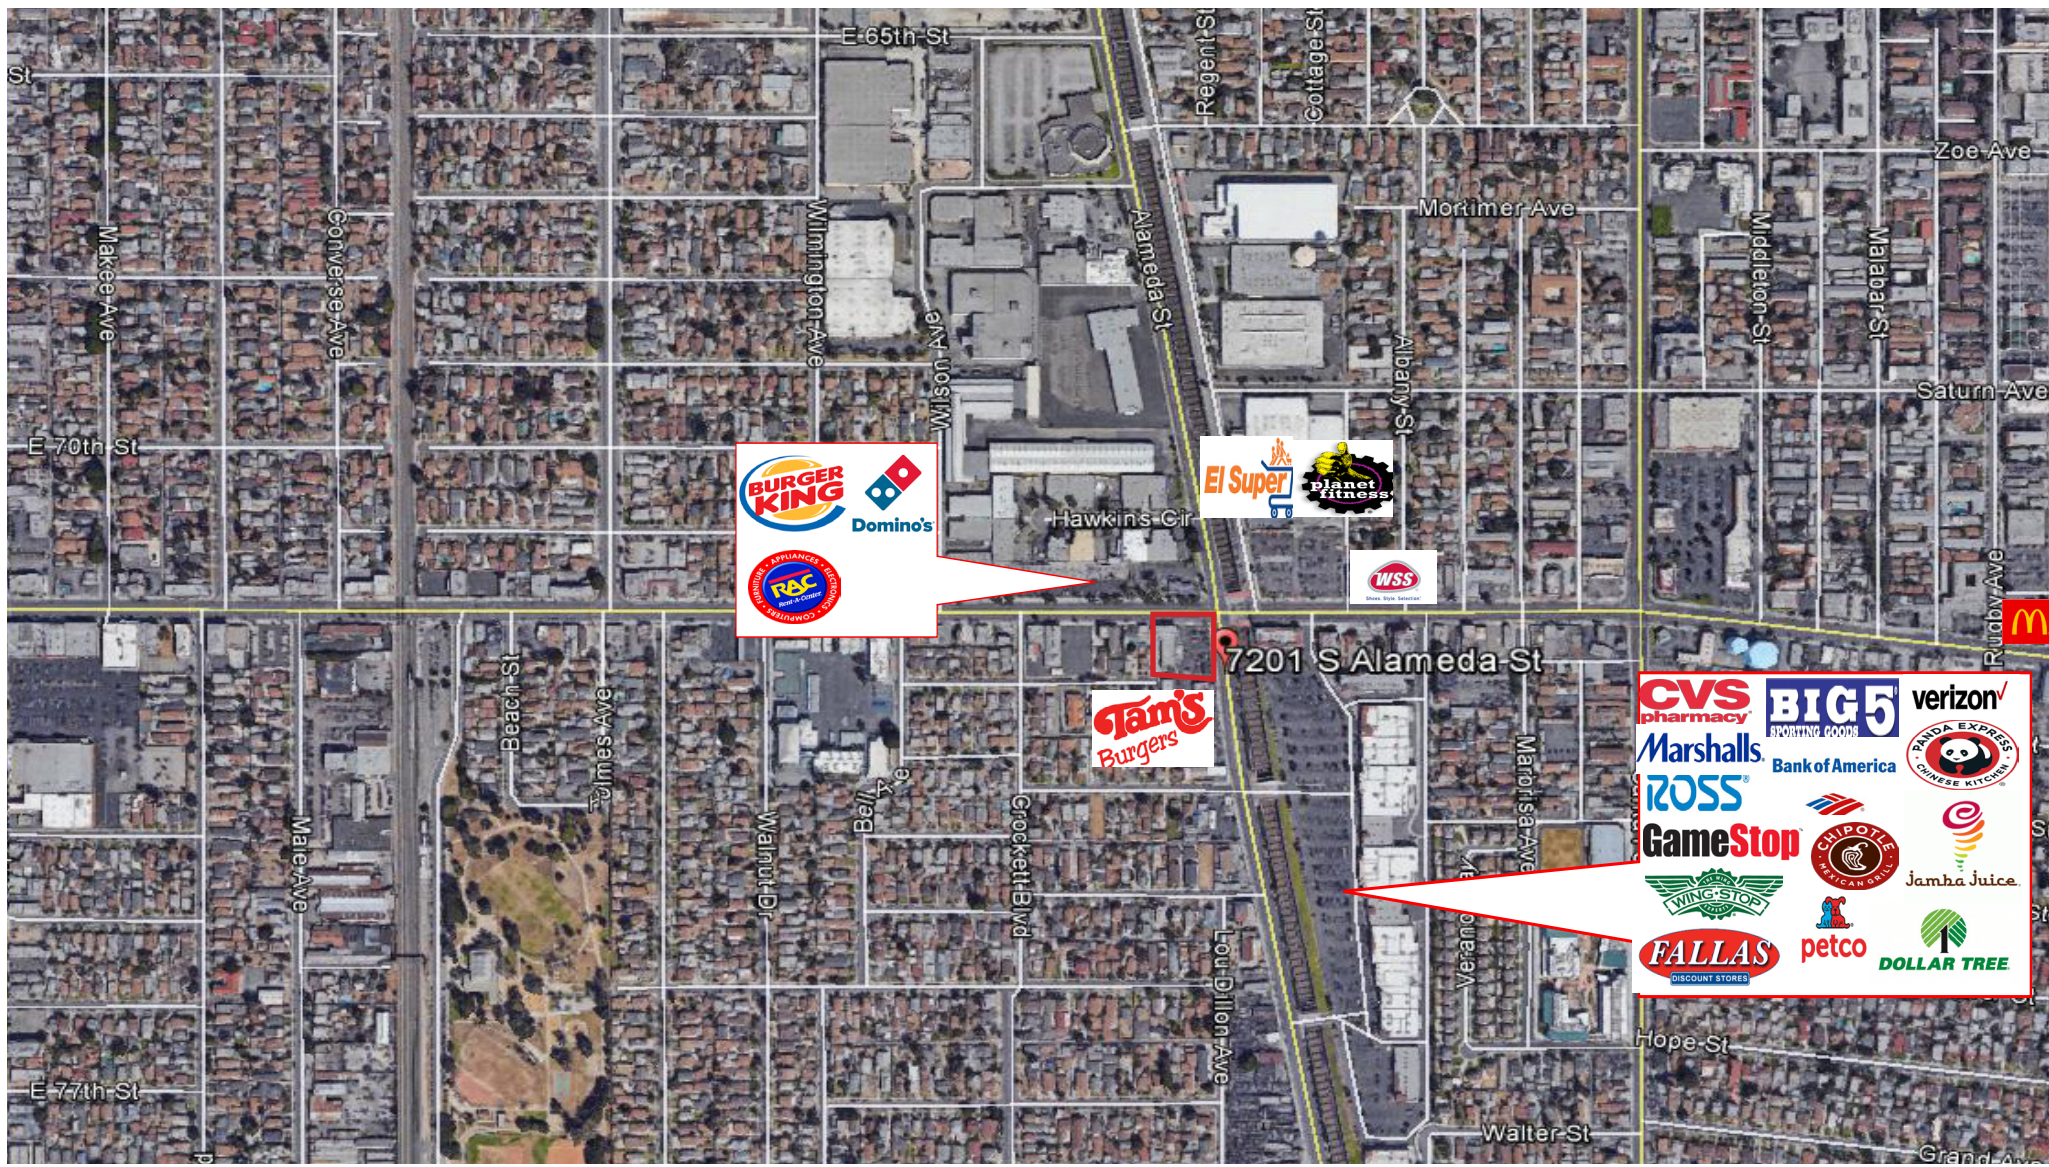

FOR LEASE | 7201 S. Alameda St., Los Angeles, CA 90001

Join National Credit Convenience Store/New Gas Station Development

FRALIN COMMERCIAL, INC.
Urban Real Estate Services
3701 Stocker St., Suite 410
Los Angeles, CA 90008

#01225865 Stanley Bishop
stan@fralincommercial.com

AERIAL MAP

The information provided herein is from sources we believe are reliable. While we do not doubt its accuracy, we have not verified it and make no representations or guarantees.