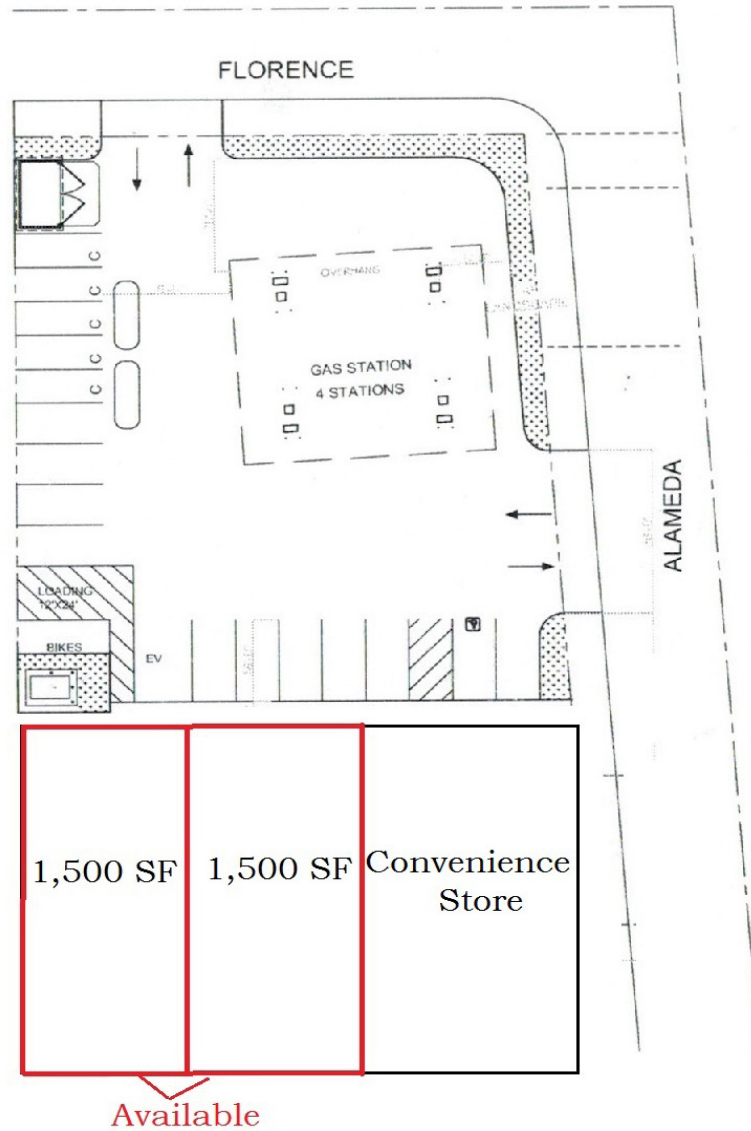

FOR LEASE

7201 S. Alameda St., Los Angeles, CA 90001
Join National Credit Convenience Store/New Gas Station Development