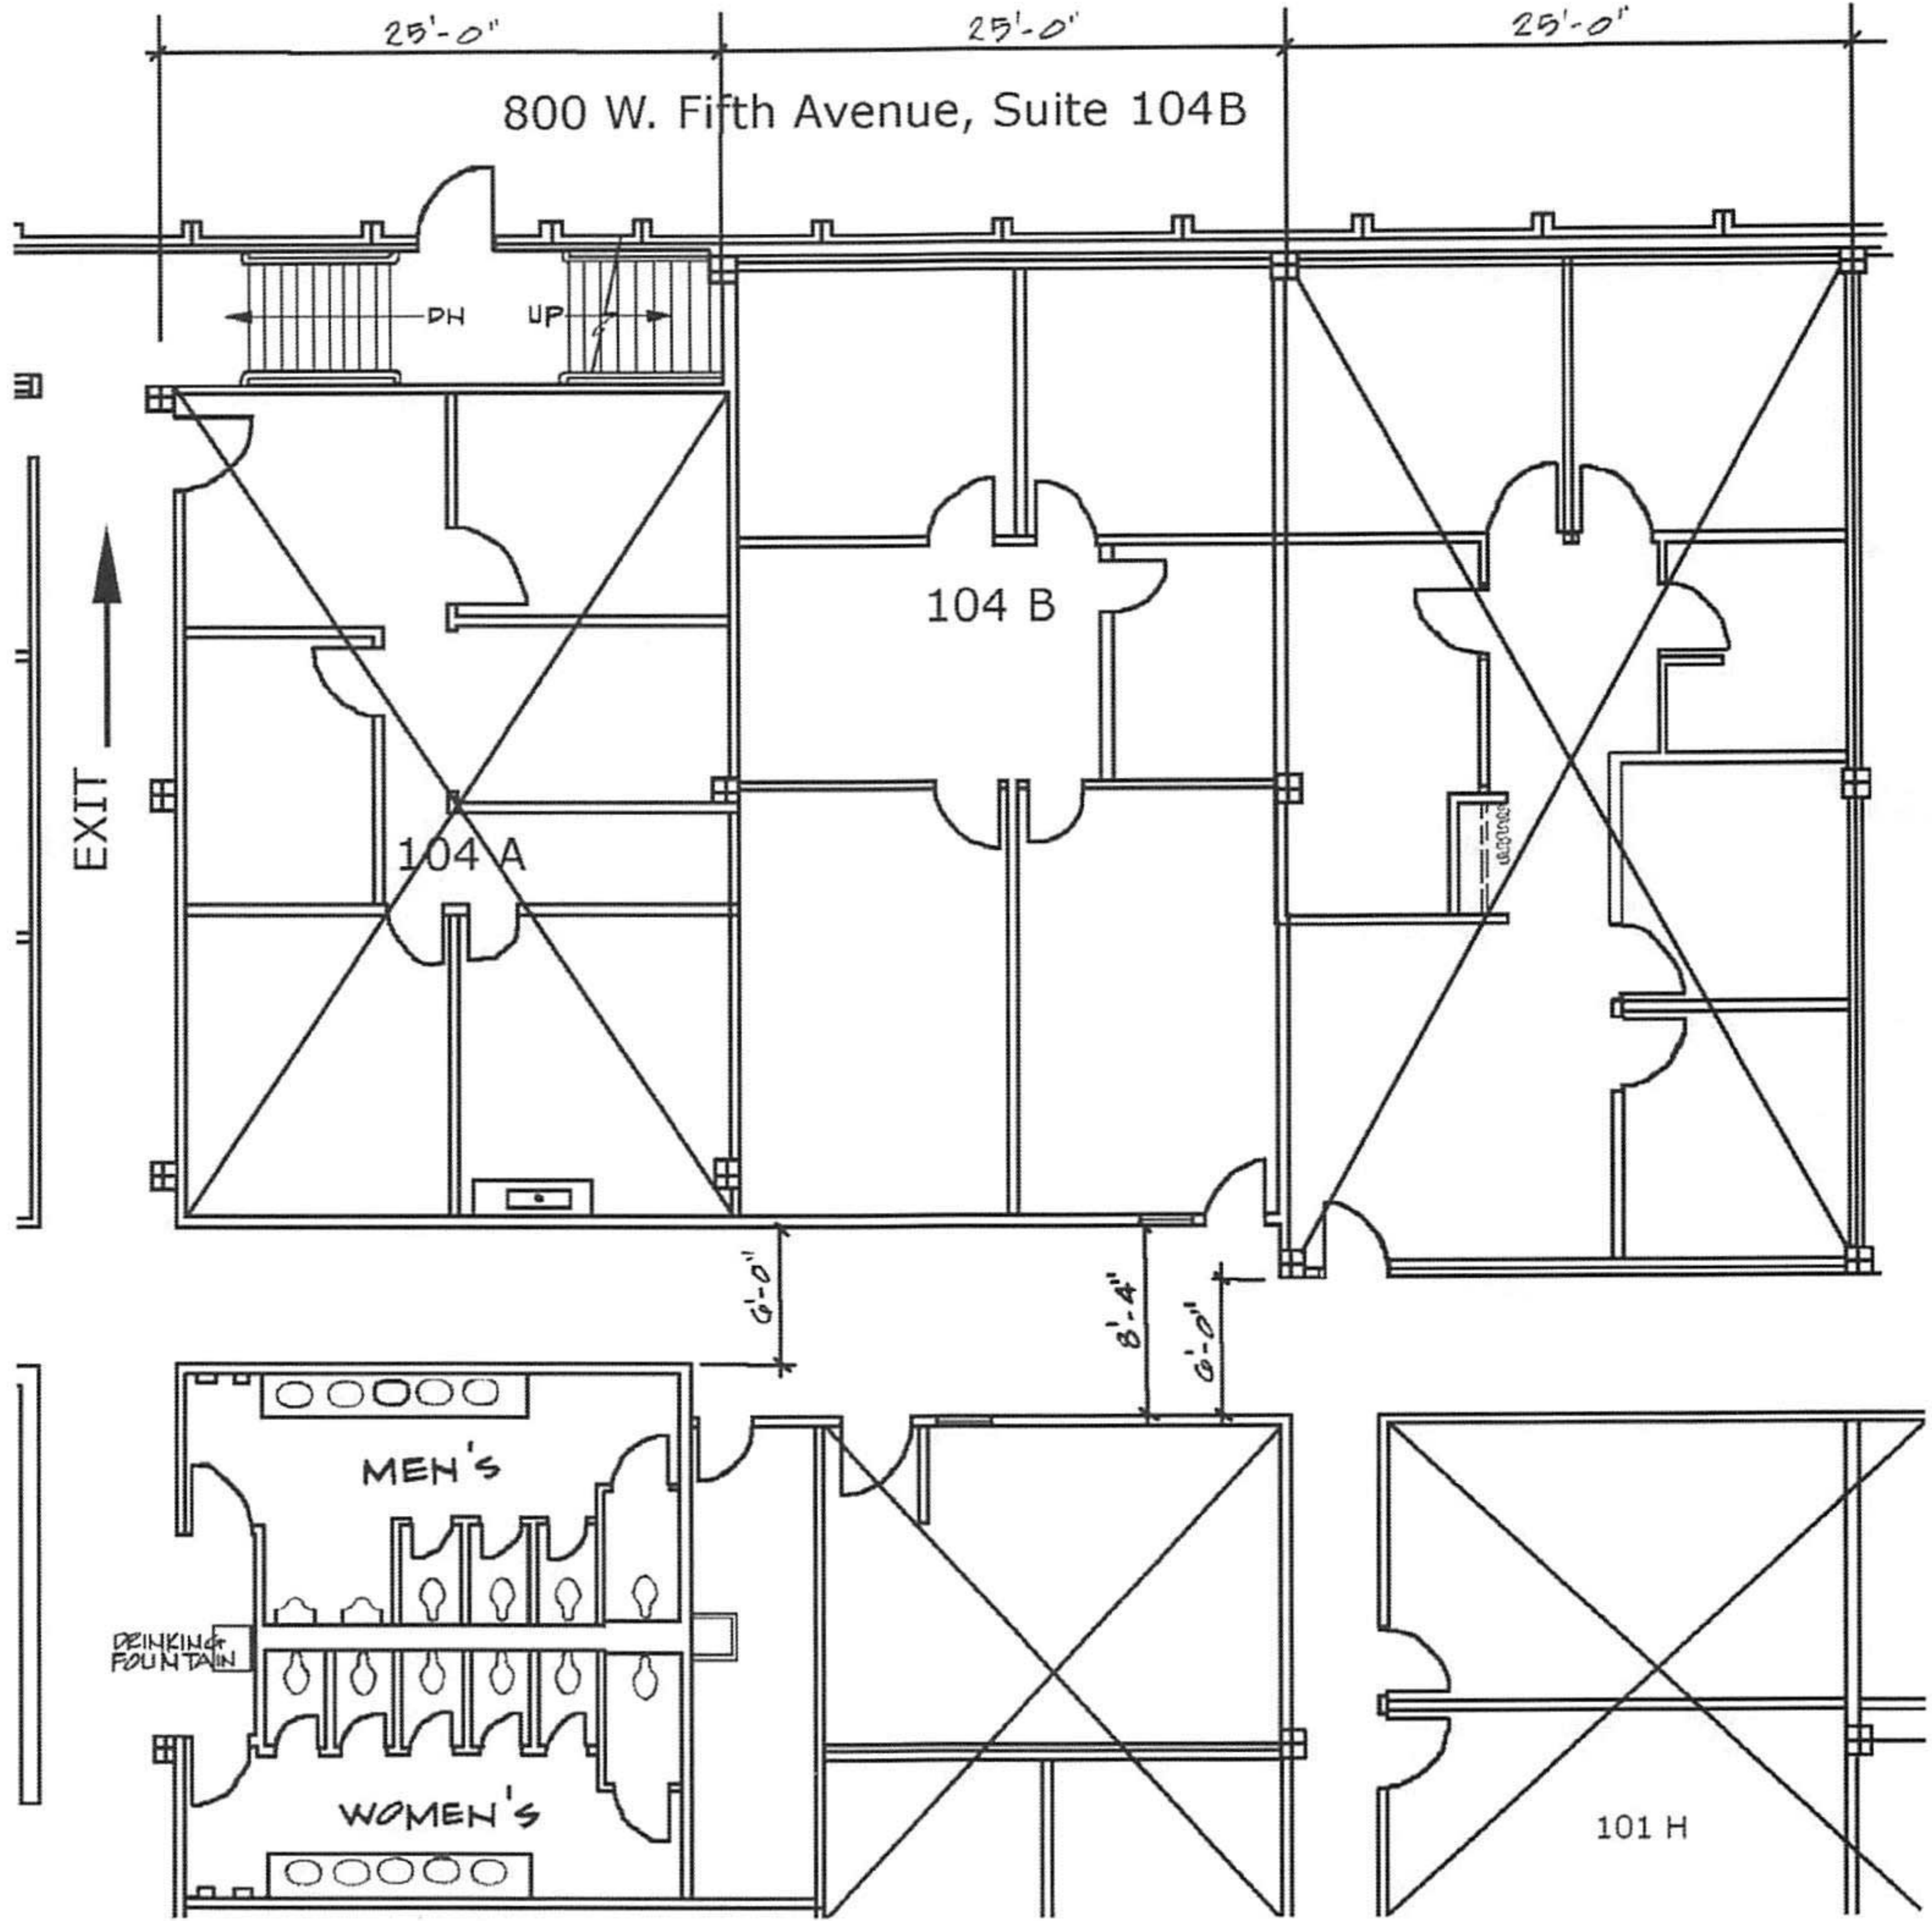

800 W. Fifth Avenue, Suite 104B

25'-0"

25'-0"

25'-0"

DH

UP

104 B

104 A

EXIT

6'-0"

8'-4"

6'-0"

MEN'S

DRINKING  
FOUNTAIN

WOMEN'S

101 H