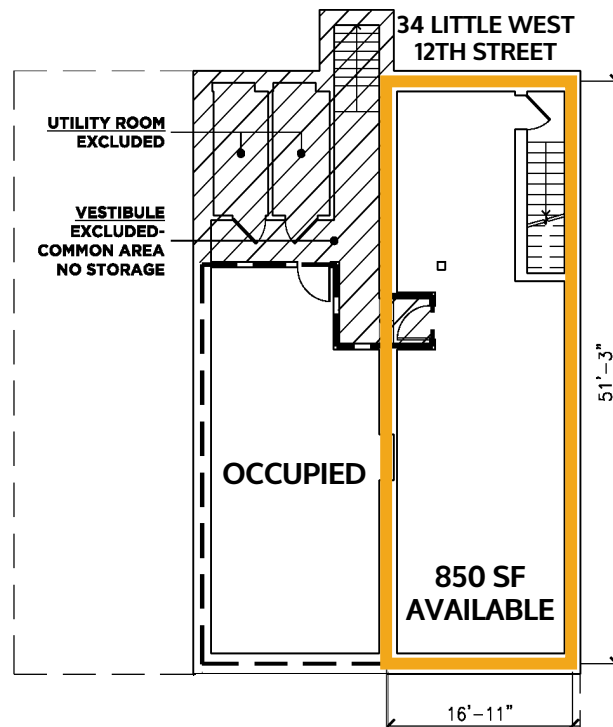

FLOOR PLANS

LOWER LEVEL