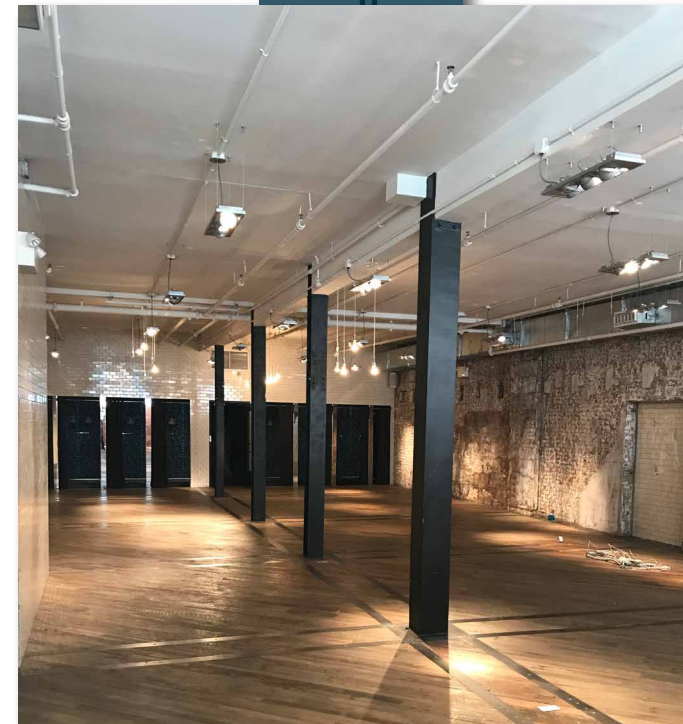

FLOOR PLANS

LOWER LEVEL