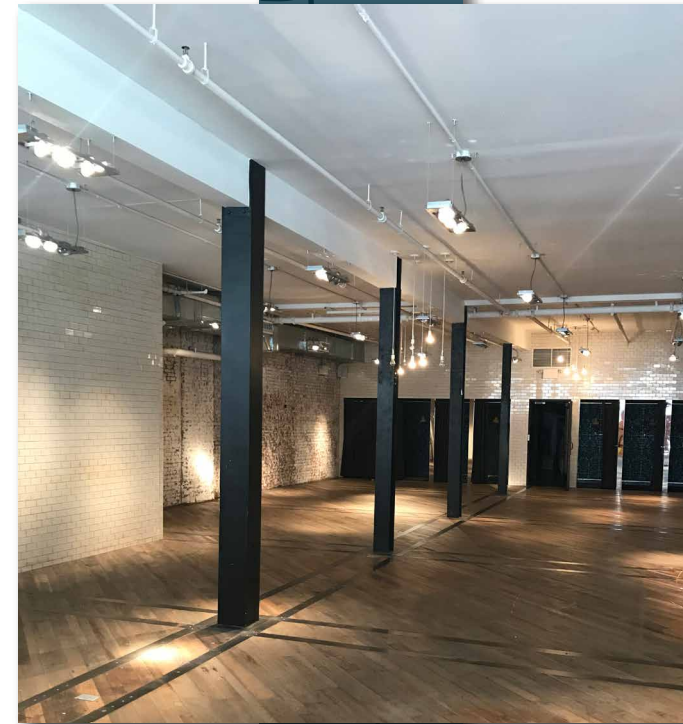

FLOOR PLANS

LOWER LEVEL