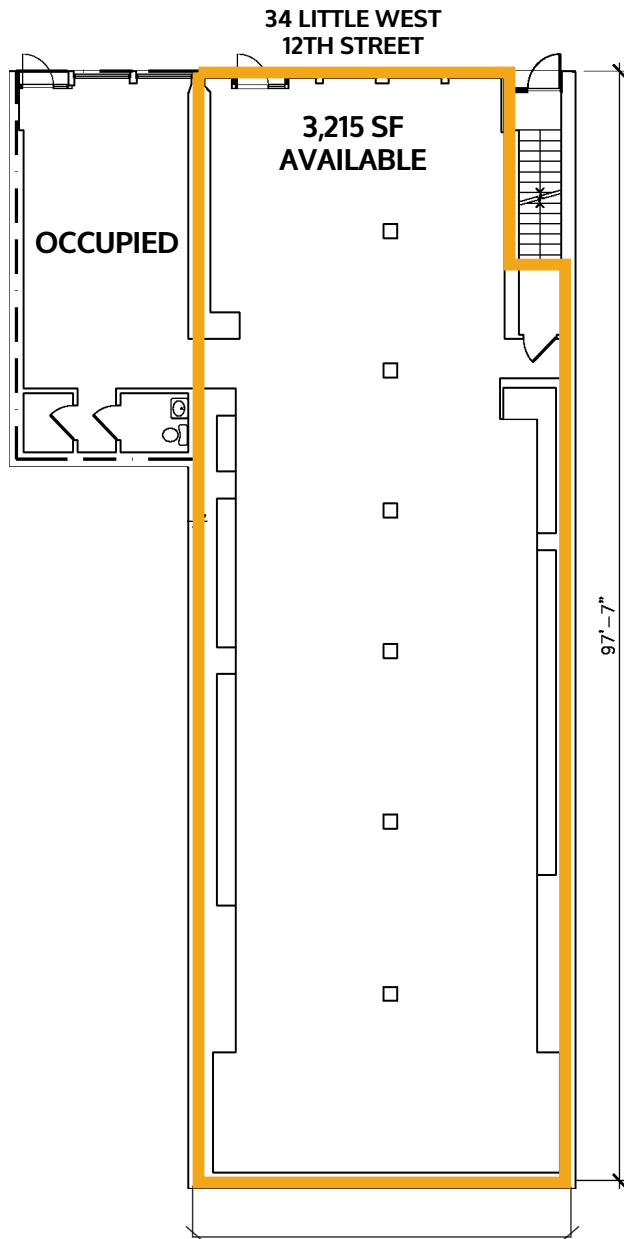

FLOOR PLANS

LOWER LEVEL