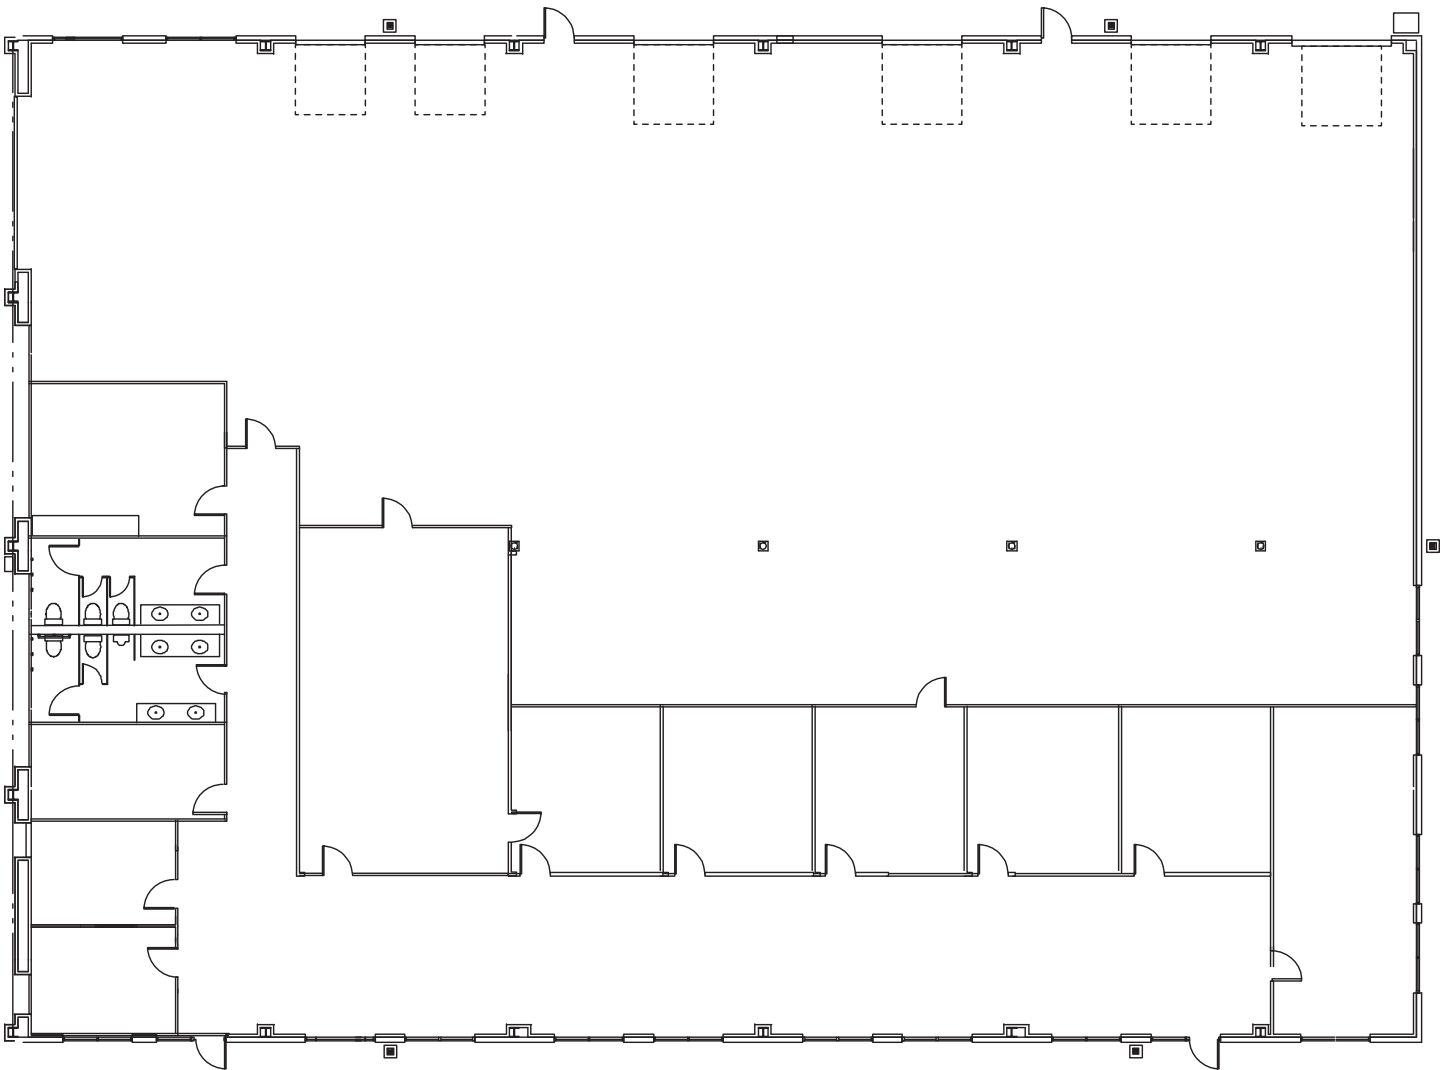

TECHNI CENTER I

SUITE C - SPACE PLAN

SUITE C
14,288 RSF

DAVIS BASS
(512) 538-1030
bass@hpitx.com

MORRIS GREEN
(512) 538-0081
mgreen@hpitx.com

No warranty or representation, expressed or implied, is made as to the accuracy of the information contained herein, and same is submitted subject to errors, omissions, change of price, rental or other conditions, withdrawal without notice, and to any special listing conditions imposed by the principals.