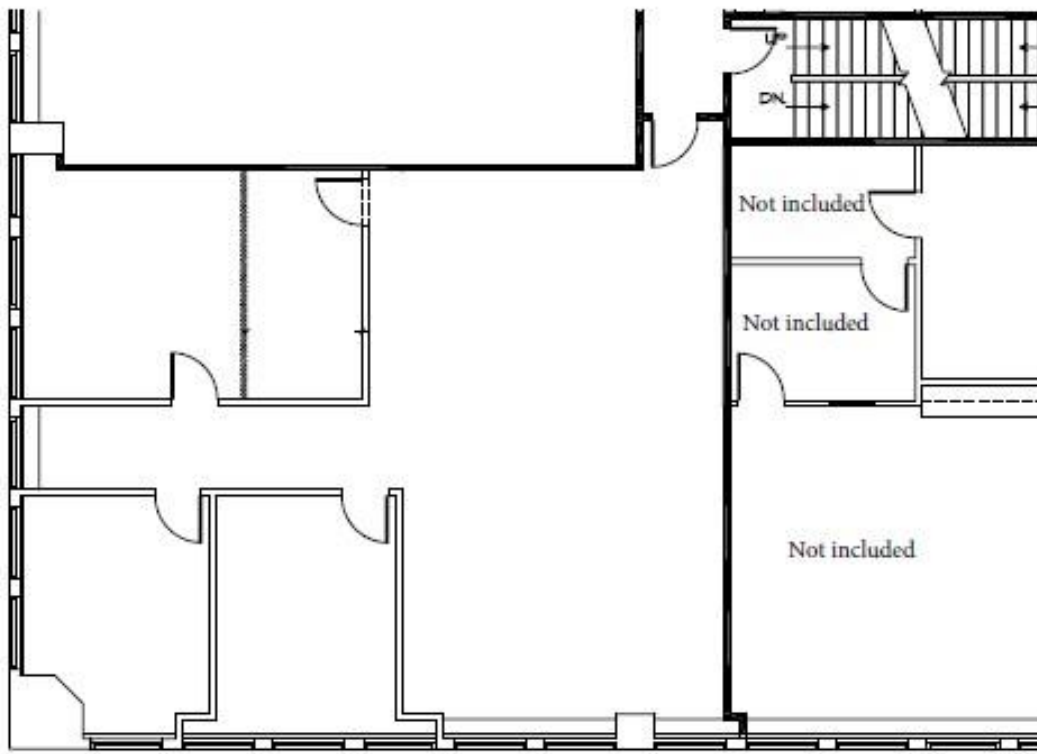

# PLANTATION PLACE

8751 W BROWARD BLVD, PLANTATION, FL

SUITE 503 – 1,965 SF

### LEGEND

- EXISTING WALL TO REMAIN
- EXISTING 1 HOUR FIRE RATED
- ▨ NEW WALL UNDERSIDE OF CEILING