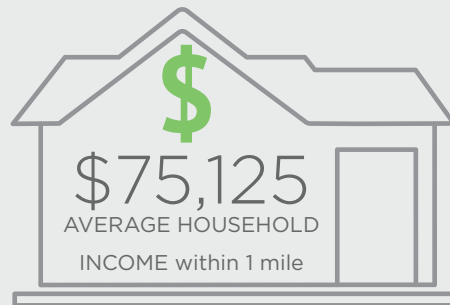

**KLEIN
ENTERPRISES**

NORTHWEST PLAZA

Wabash Avenue & Northern Parkway,
Baltimore, MD 21215

2020

3 MILES

157,199

TOTAL
POPULATION

\$75,125
AVERAGE HOUSEHOLD
INCOME within 1 mile

\$1.3 BILLION
TOTAL
CONSUMER
SPENDING

66,050
EMPLOYEES

1,700
Daily Metro
Boardings

FALLSTAFF SHOPPING CENTER

Fallstaff Rd
Clarks Ln
Taney Rd
Cross-Country Blvd
Glen Ave
Fords Ln
Northern Pkwy

PIMLICO RACE TRACK