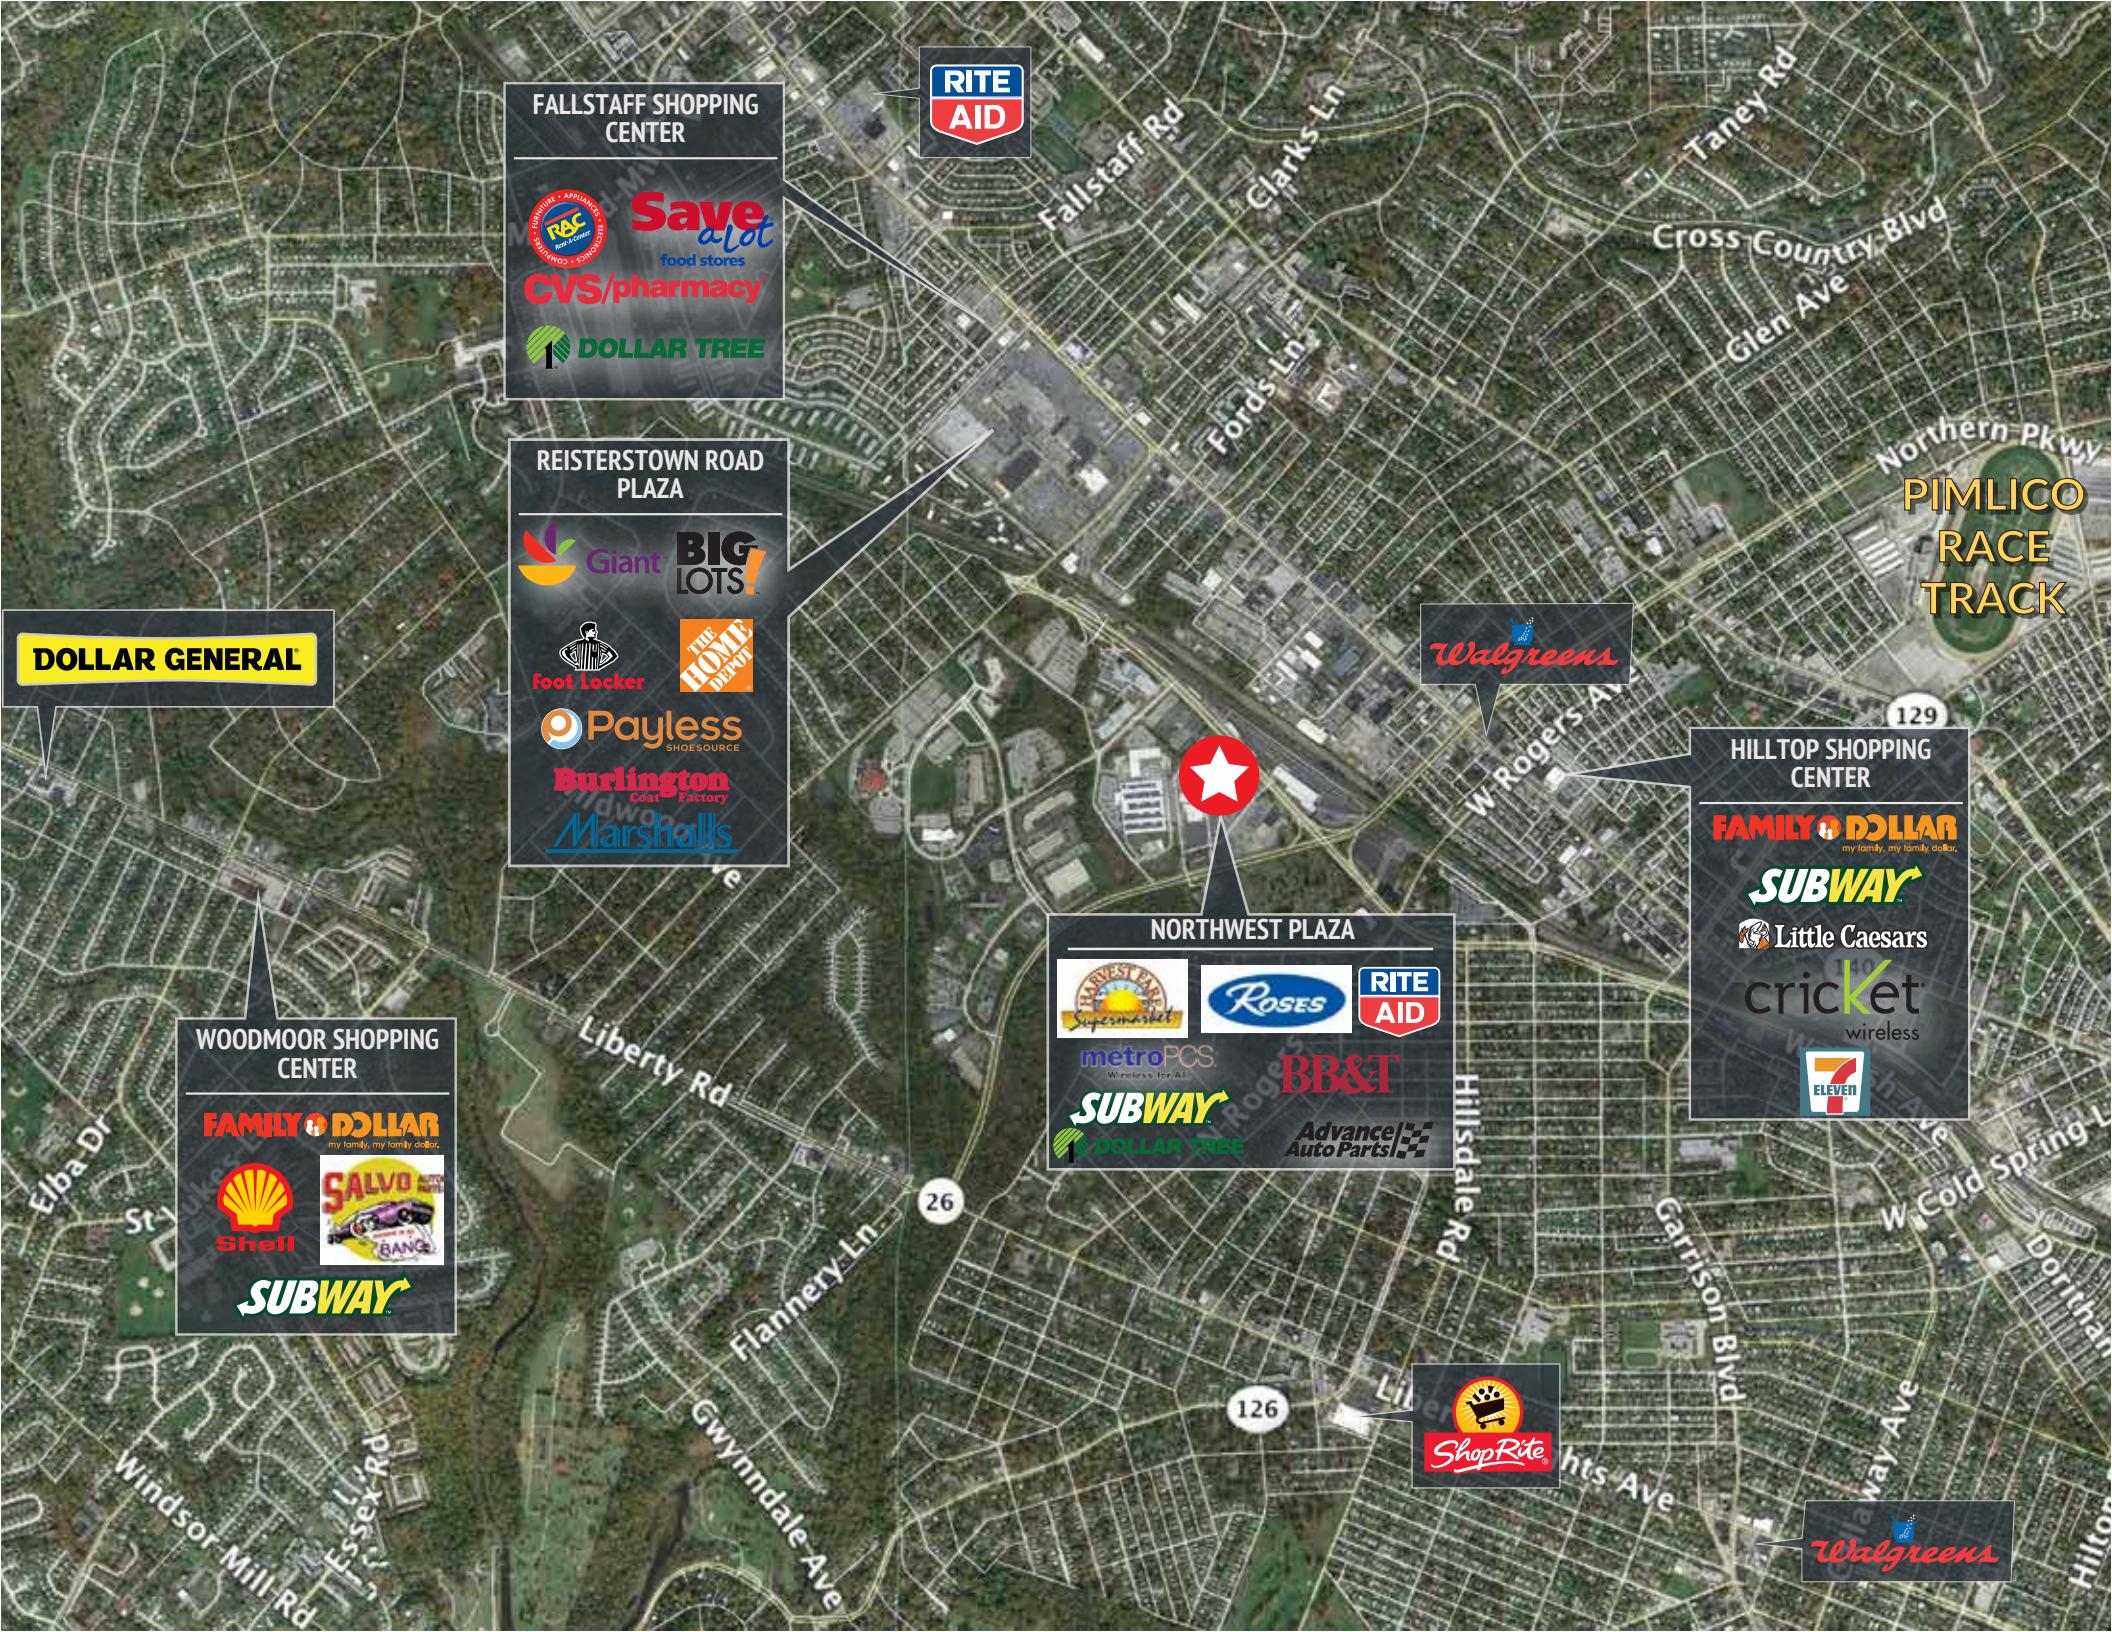

**KLEIN
ENTERPRISES**

NORTHWEST PLAZA

Wabash Avenue & Northern Parkway,
Baltimore, MD 21215

2020

3 MILES

157,199

TOTAL
POPULATION

\$75,125
AVERAGE HOUSEHOLD
INCOME within 1 mile

\$1.3 BILLION
TOTAL
CONSUMER
SPENDING

66,050
EMPLOYEES

1,700
Daily Metro
Boardings

FALLSTAFF SHOPPING CENTER

Fallstaff Rd
Clarks Ln
Taney Rd
Cross-Country Blvd
Glen Ave
Fords Ln
Northern Pkwy

PIMLICO RACE TRACK

REISTERSTOWN ROAD PLAZA

NORTHWEST PLAZA

HILLTOP SHOPPING CENTER

WOODMOOR SHOPPING CENTER

Property Highlights:

- **Total Square Feet:** 228,865
- **Parking Spaces:** 1,055
- **Zoning:** P.U.D.
- Located at a signalized intersection
- ADT 28,000+ on Northern Parkway
- ADT 12,000+ on Wabash Avenue
- Located next to the Social Security Administration Building (500,000 SF; 1,600 employees)
- 18 miles from BWI Thurgood-Marshall Airport
- Walking distance to Reisterstown Metro

TENANT DIRECTORY

1. Rite Aid Pharmacy 4600-E Northern Parkway
2. Northwest Plaza Cleaners 4600-C Northern Parkway
3. Subway 4600-D Northern Parkway
4. Advanced Auto Parts 4600-B Northern Parkway
5. Aaron's Rents 4600-A Northern Parkway
6. AVAILABLE: 3,000 SF 4410 W. Northern Parkway
7. Shell 4500 W Northern Parkway
8. Harvest Fare 5700 Wabash Avenue
9. Dollar Tree 5740 Wabash Avenue
10. Just a Buck 5720 Wabash Avenue
11. Plaza Liquors 5722 Wabash Avenue
12. AVAILABLE: 2,750 SF 5724 Wabash Avenue
13. Mountain of Fire 5730-A Wabash Avenue
14. Kimmy's Restaurant 5730-B Wabash Avenue
15. Rainbow Apparel 5734 Wabash Avenue
16. Laundromat 5736 Wabash Avenue
17. Rose's 5760 Wabash Avenue
18. AVAILABLE: 50,000 SF 5760 Wabash Avenue
20. AVAILABLE: 5,000 SF 5760 Wabash Avenue
21. Security Plus 4470 Northern Parkway
22. Sumo Hibachi & Wings 4460-D Northern Parkway
23. Metro PCS 4460-B Northern Parkway
24. BB&T 4460-A Northern Parkway