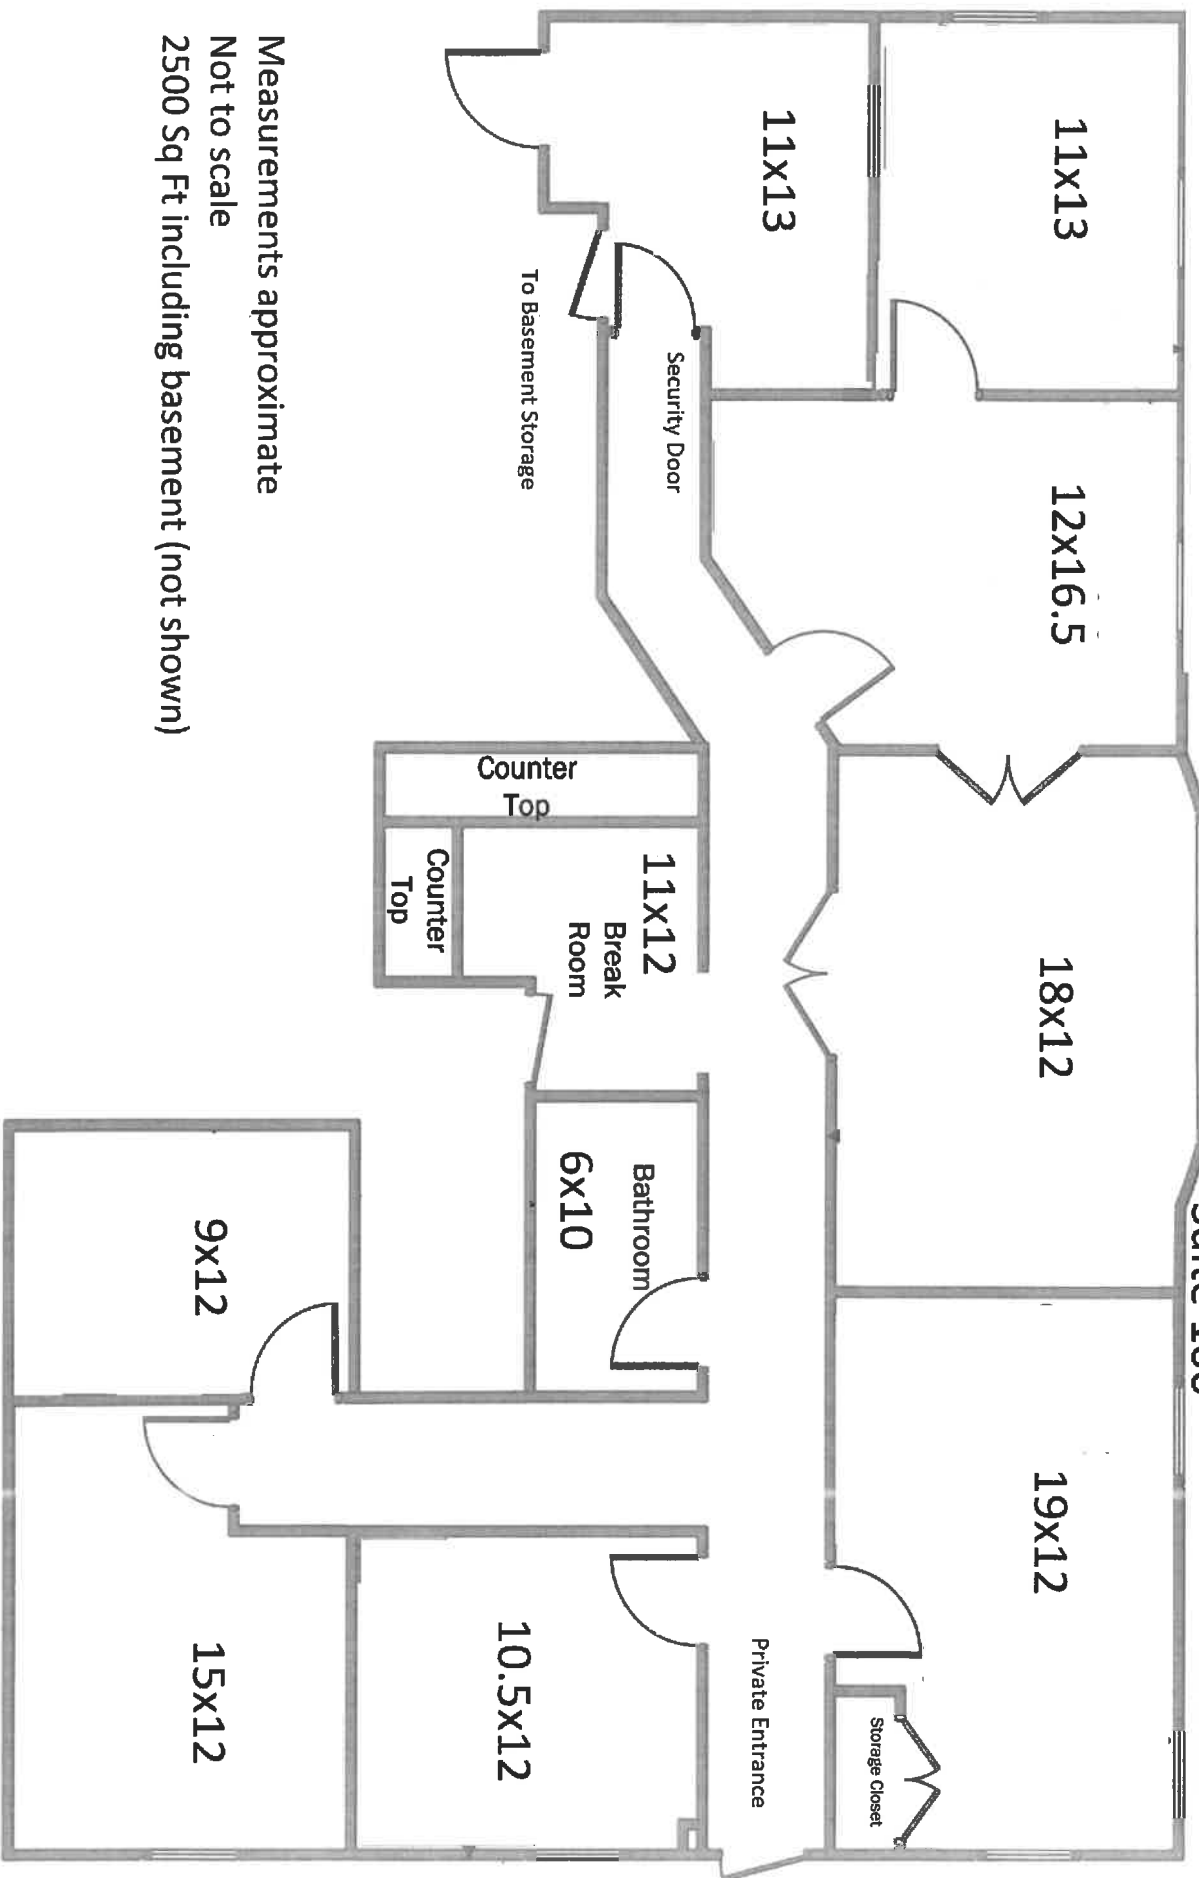

504 Route 130 North

Cinnaminson, NJ

Suite 100

Measurements approximate

Not to scale

2500 Sq Ft including basement (not shown)