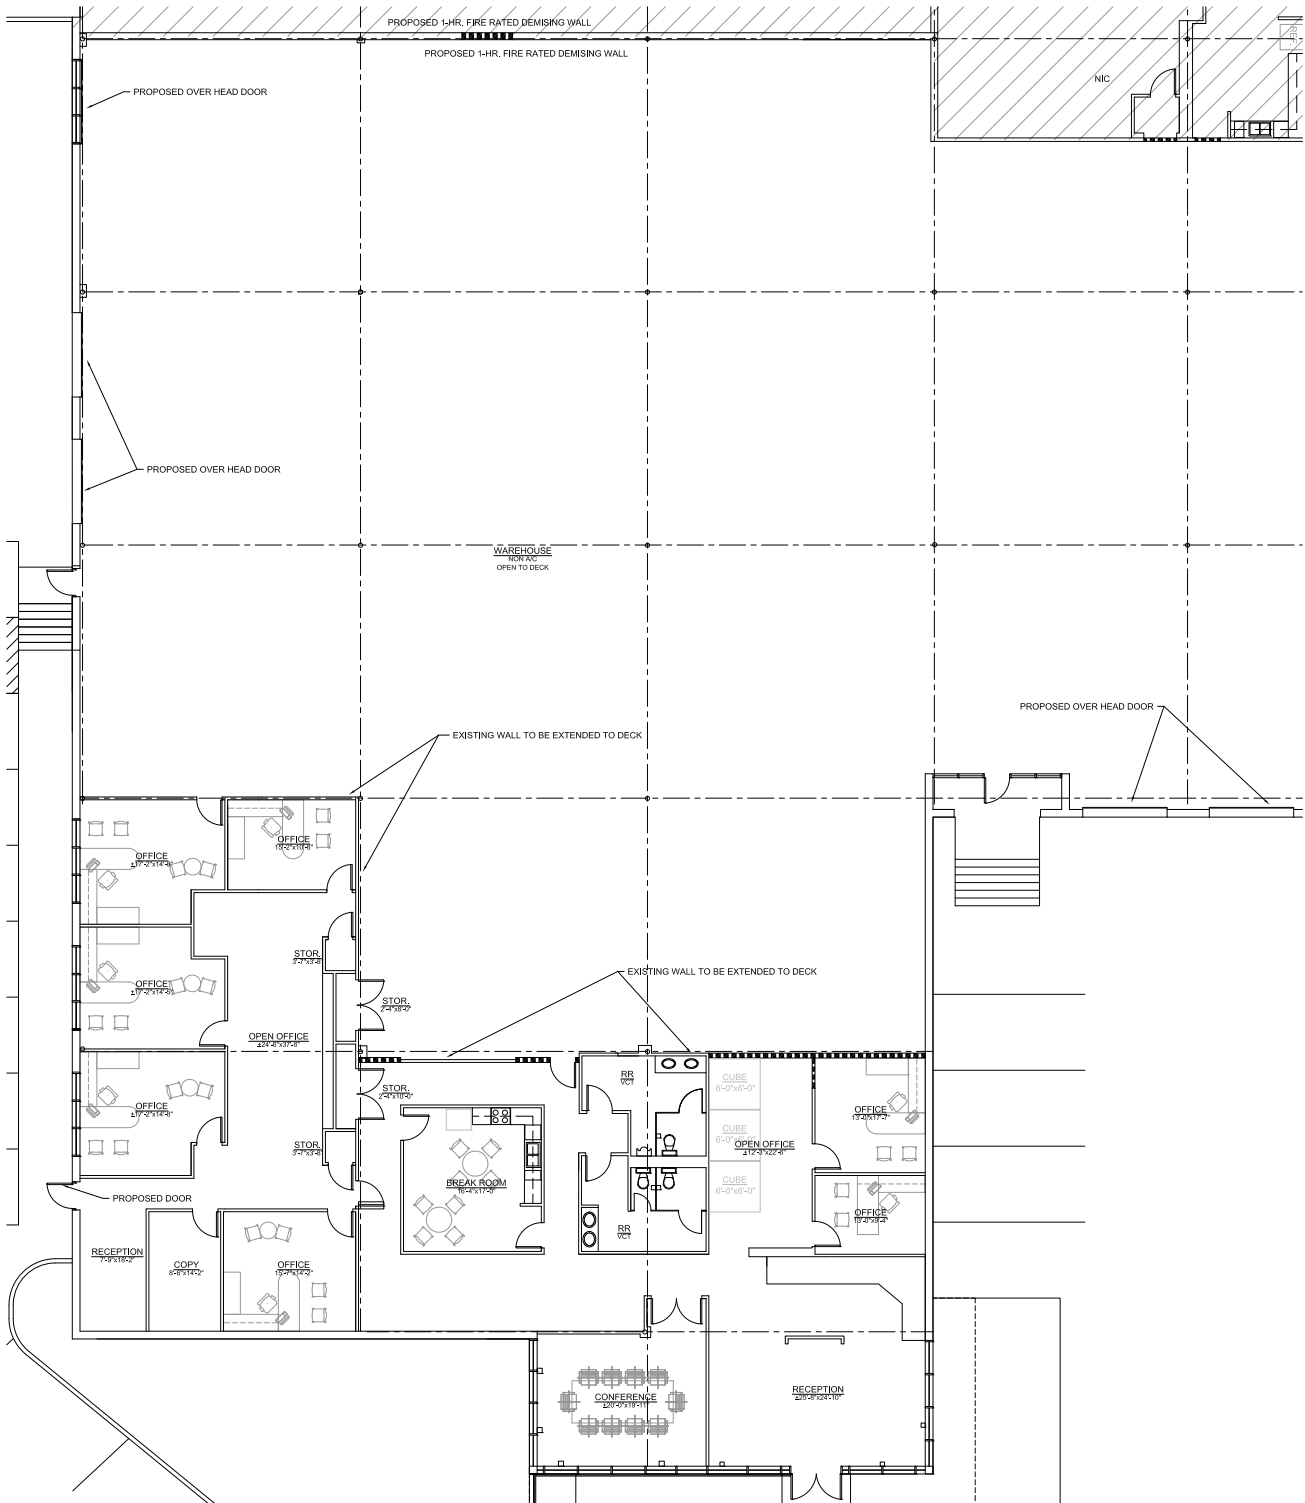

PINE FOREST 9

FLOOR PLAN

FOR MORE INFORMATION PLEASE CONTACT

STEVE HAZEL • SHAZEL@INSITEREALTY.COM • 713.339.5317

DAYNE WUNDERLICH • DWUNDERLICH@INSITEREALTY.COM • 713.339.5329

RYLEY CATON • RCATON@INSITEREALTY.COM • 713.339.5336