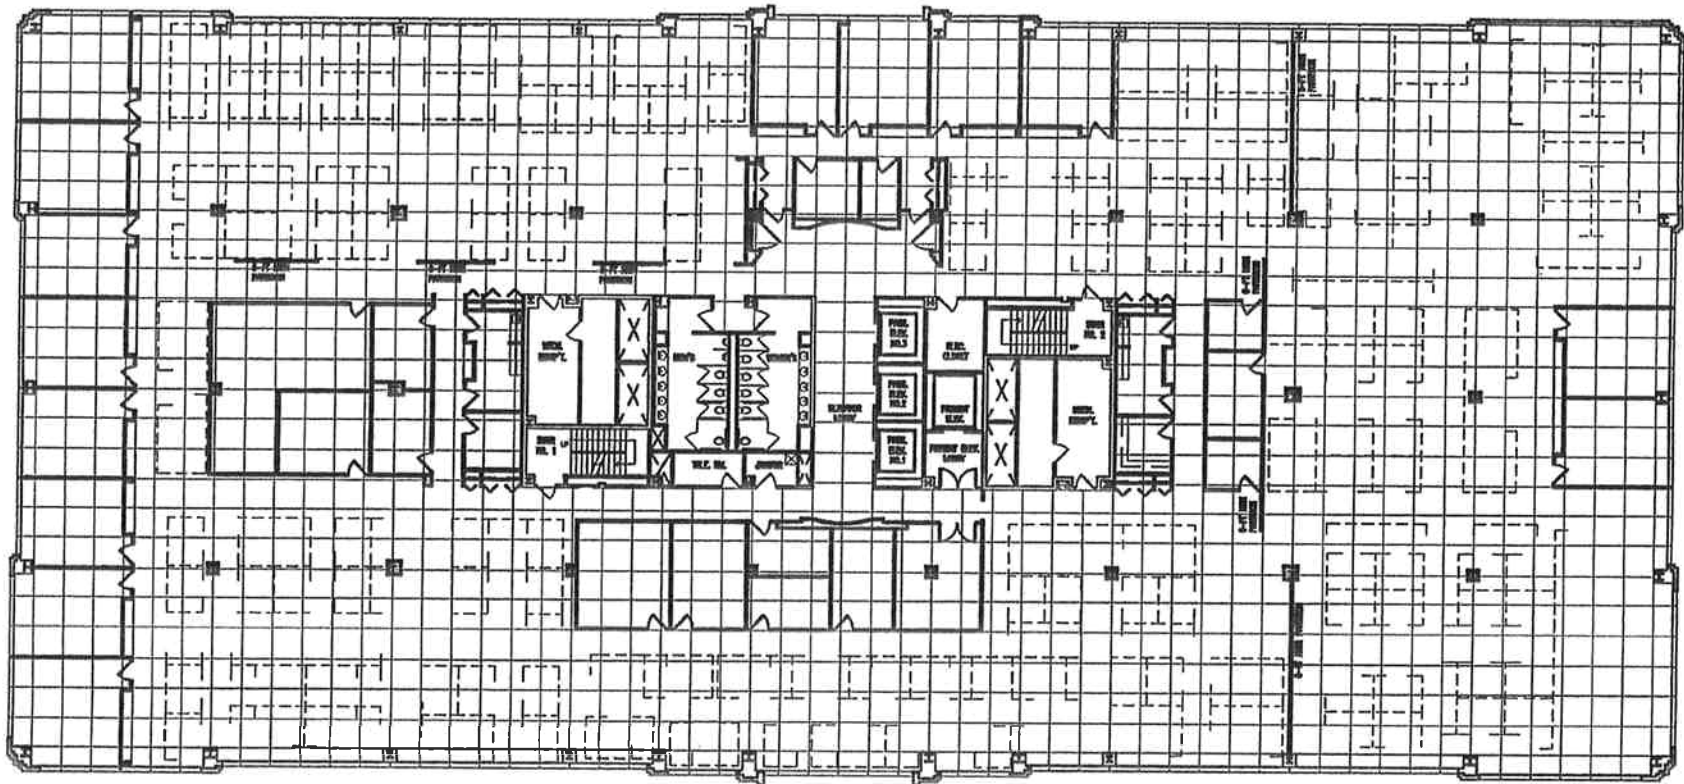

300 TOWER PARKWAY
LINCOLNSHIRE, ILLINOIS
VAN VLISINGEN & COMPANY

FOURTH FLOOR PLAN
04/02/12