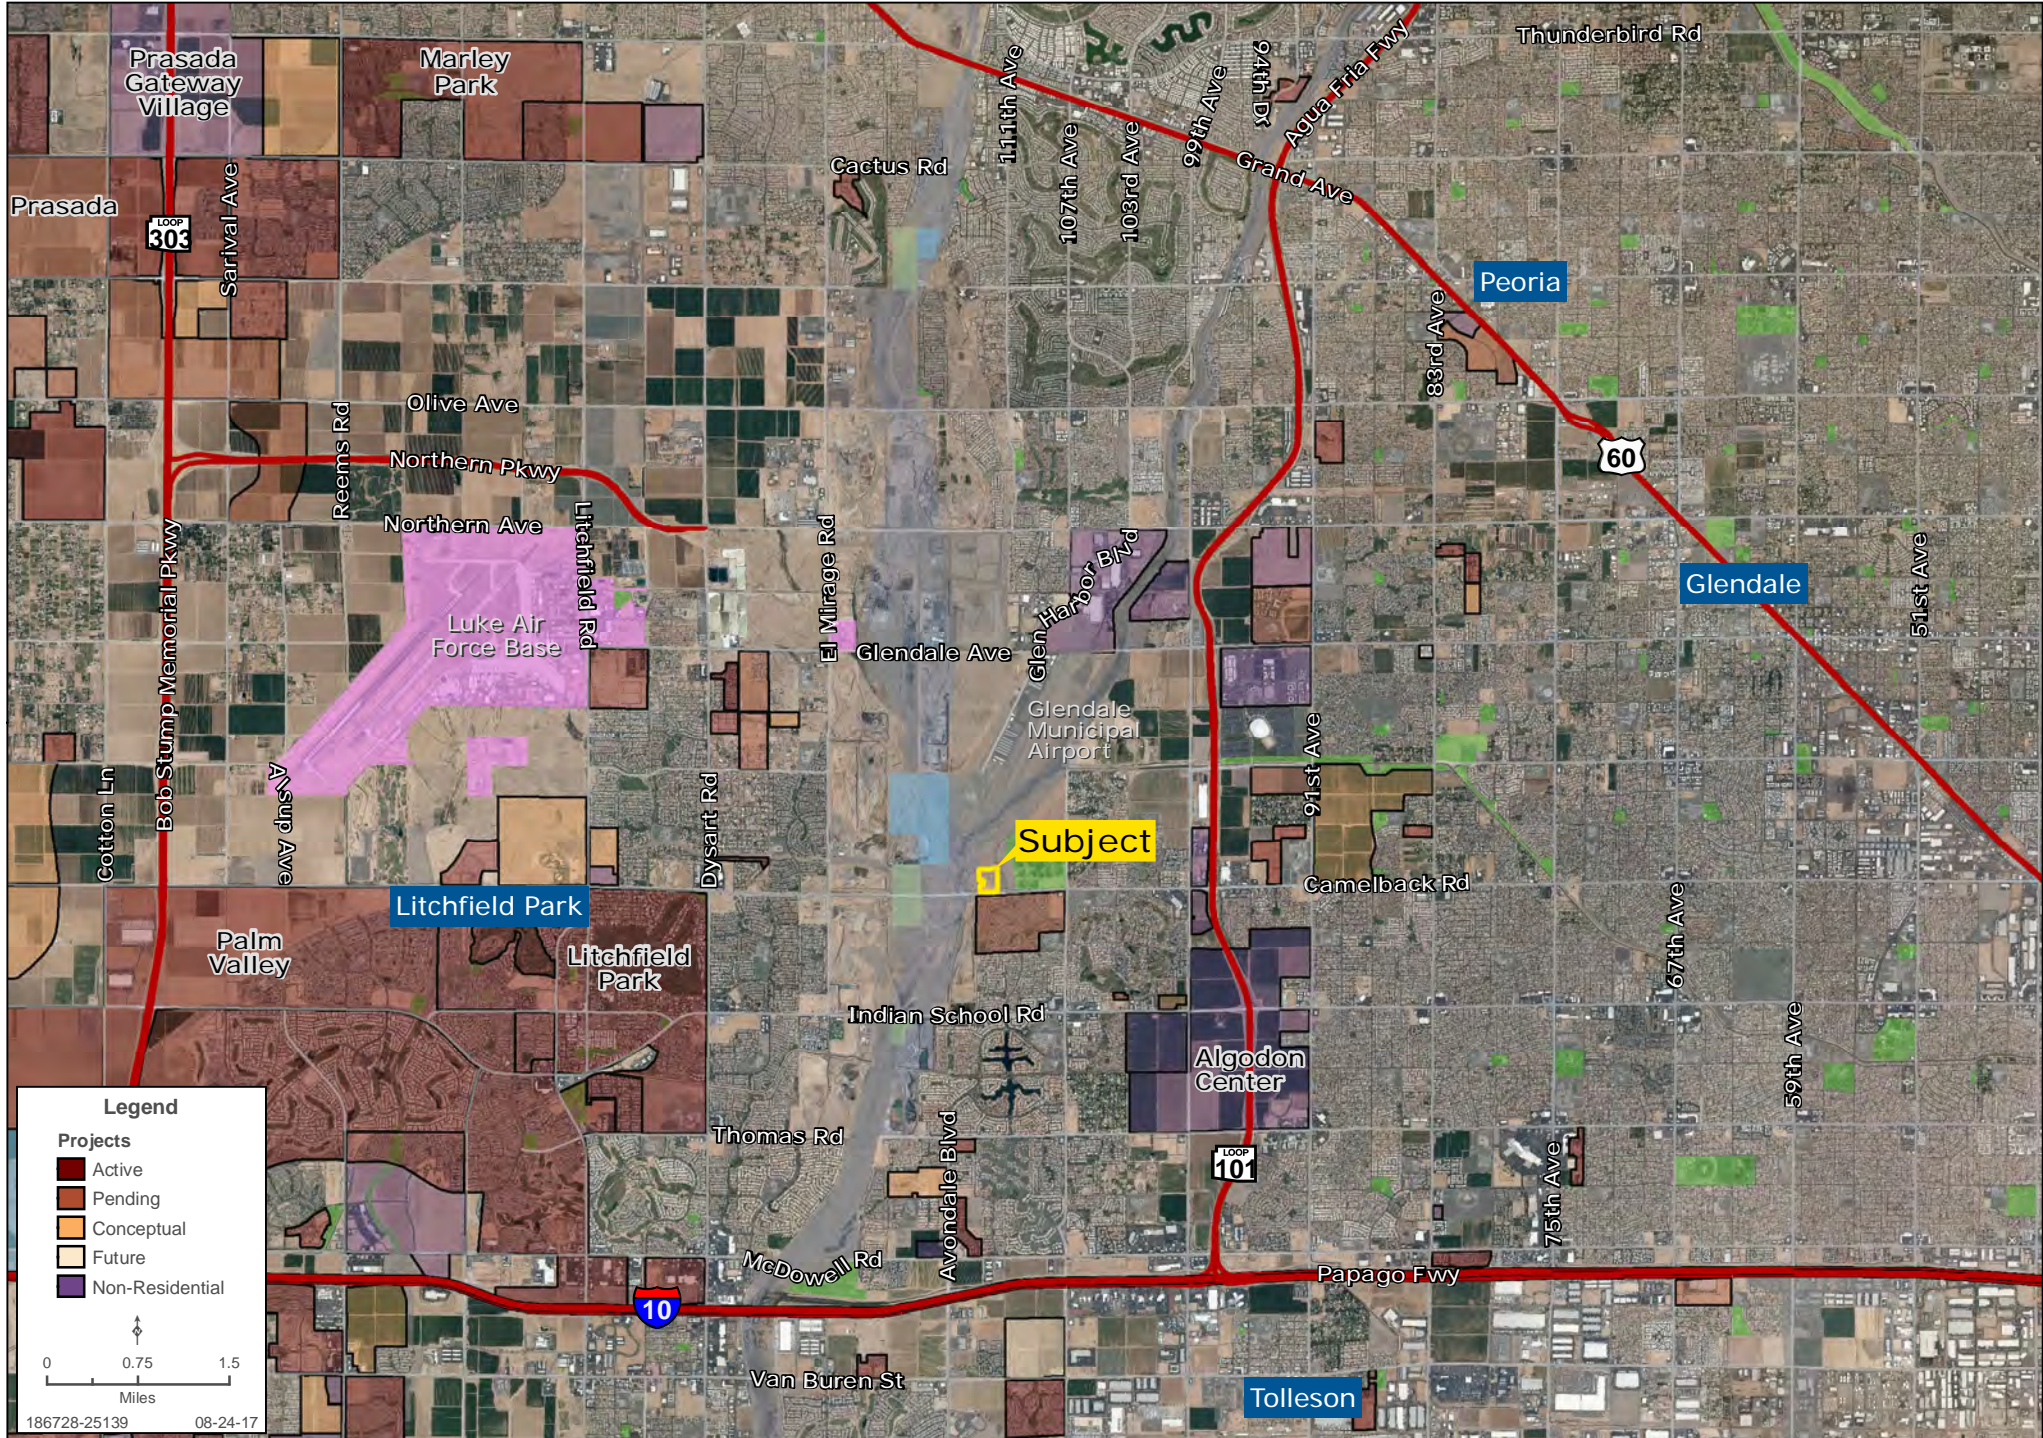

SURROUNDING DEVELOPMENT MAP

Bret Rinehart | Ryan Semro | Ben Heglie | 480.483.8100 | www.landadvisors.com

REGIONAL MAP

Bret Rinehart | Ryan Semro | Ben Heglie | 480.483.8100 | www.landadvisors.com