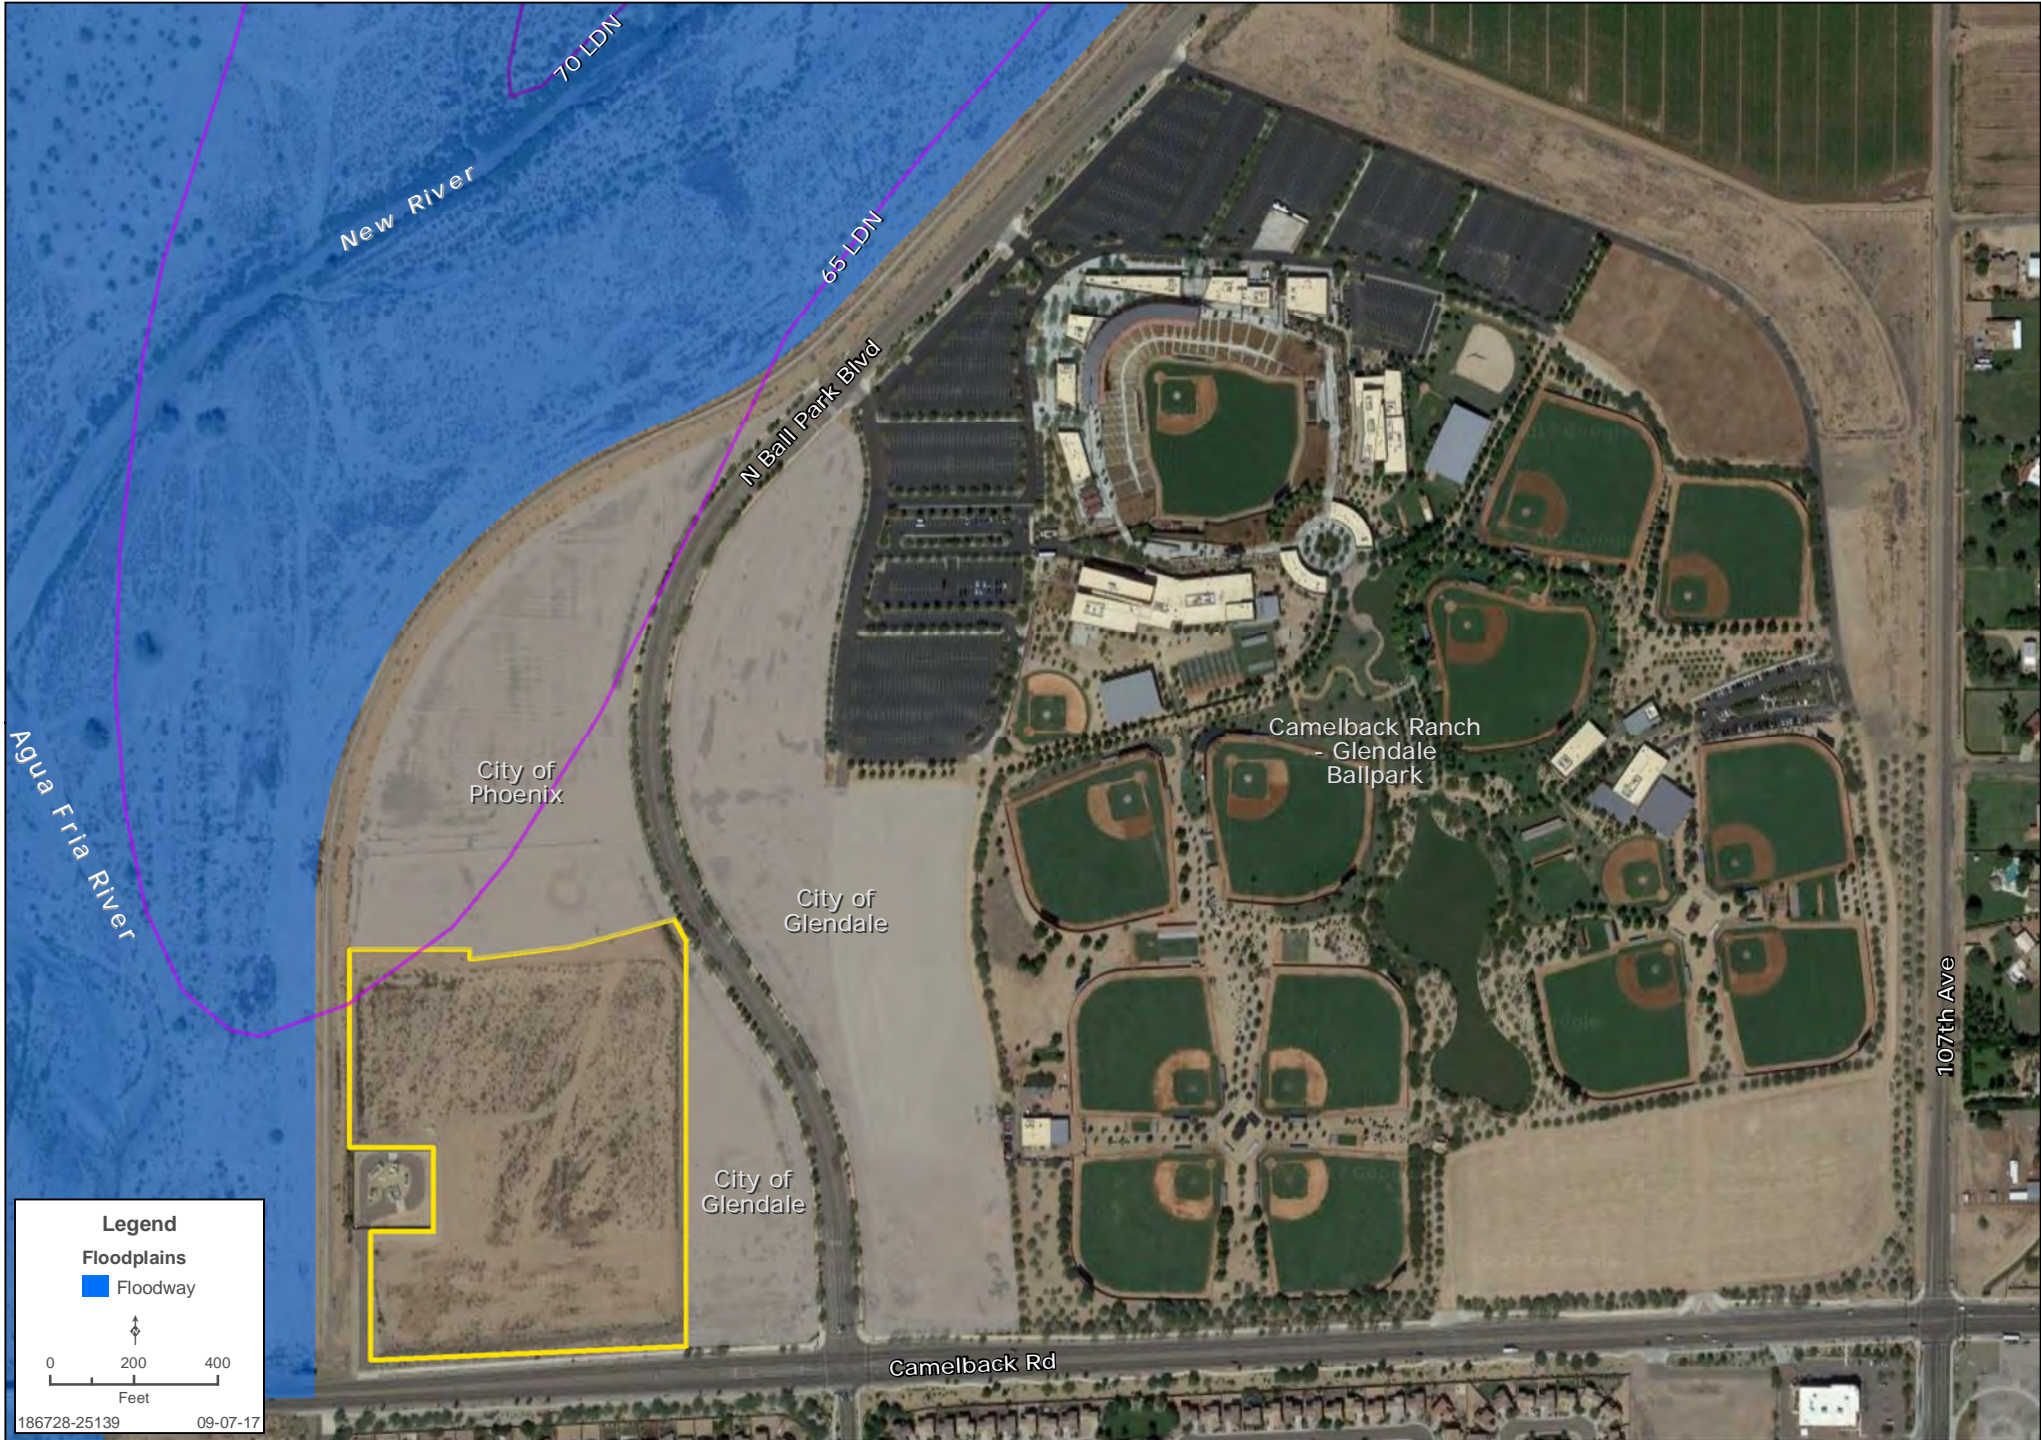

PROPERTY DETAIL MAP

Bret Rinehart | Ryan Semro | Ben Heglie | 480.483.8100 | www.landadvisors.com