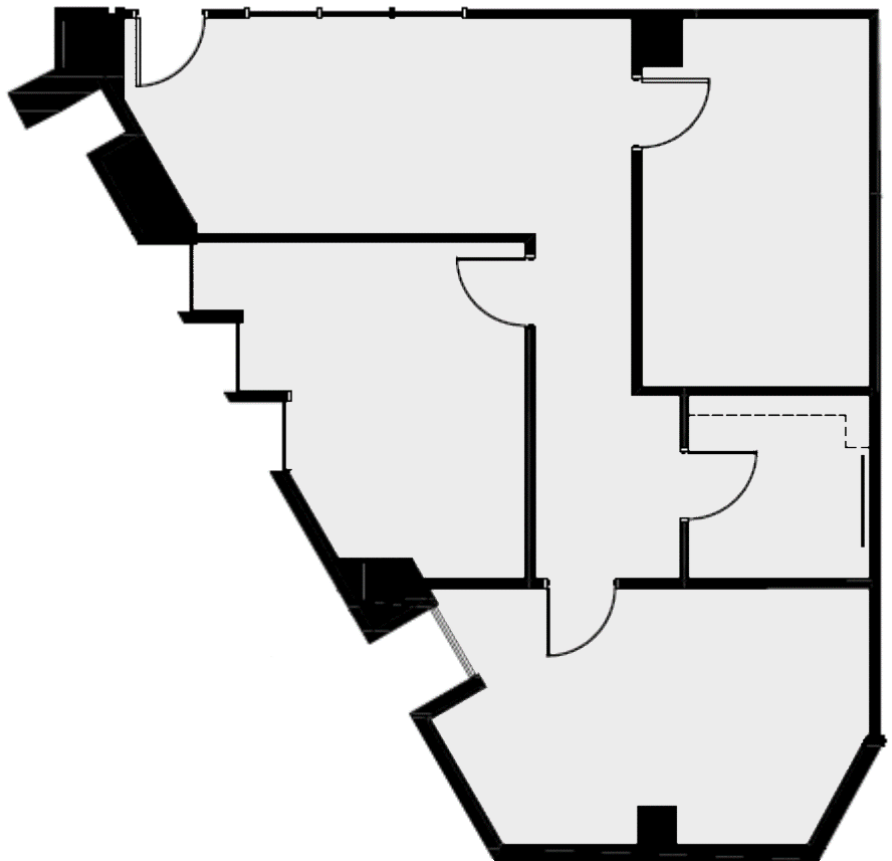

SUITE DETAILS

Suite	W111
Sq. Ft.	1,053
Floor	1
View	Exterior
Entrances	1
Reception	0
Conference Room	1
Offices	2
Kitchen	0
Bullpen	0
Storage Closet	0
Electrical Room	0
Server Room	1
Supplemental HVAC	0