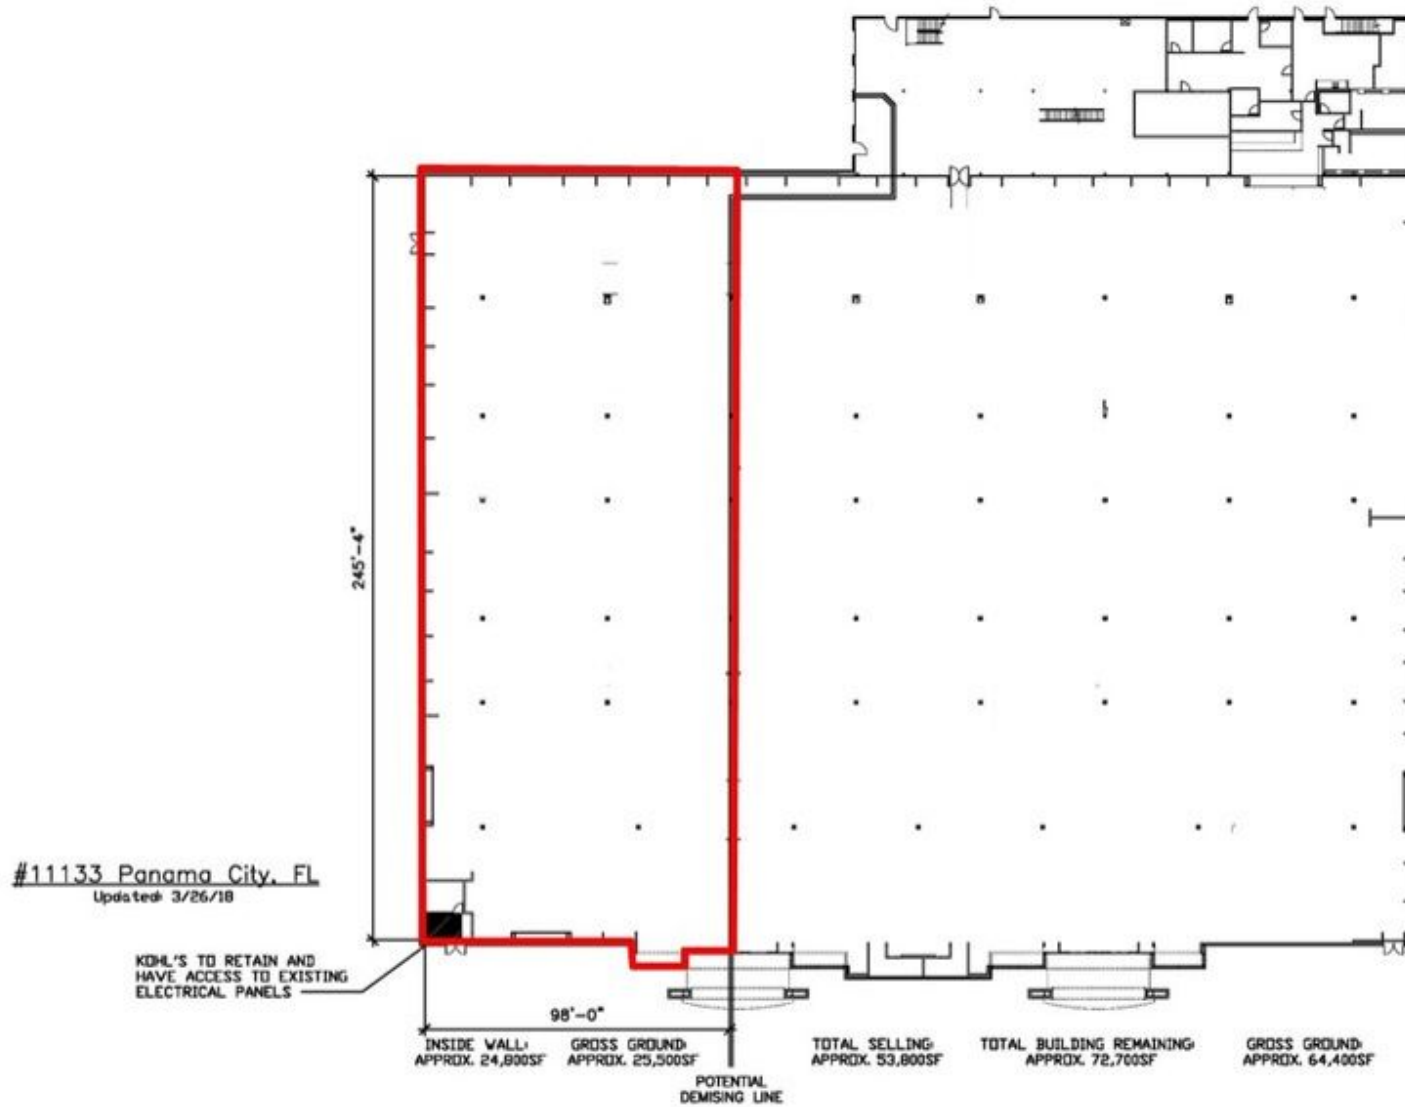

PRIME RETAIL SPACE ADJACENT TO KOHL'S

Panama City, FL 32405 | 2610 Hwy 77 | Hwy 77 & E 23rd St | #1133

FOR MORE INFORMATION, CONTACT EXCLUSIVE AGENT(S):
KATHY DENNIS, CCIM • kathy.dennis@tscg.com • 205.776.6708