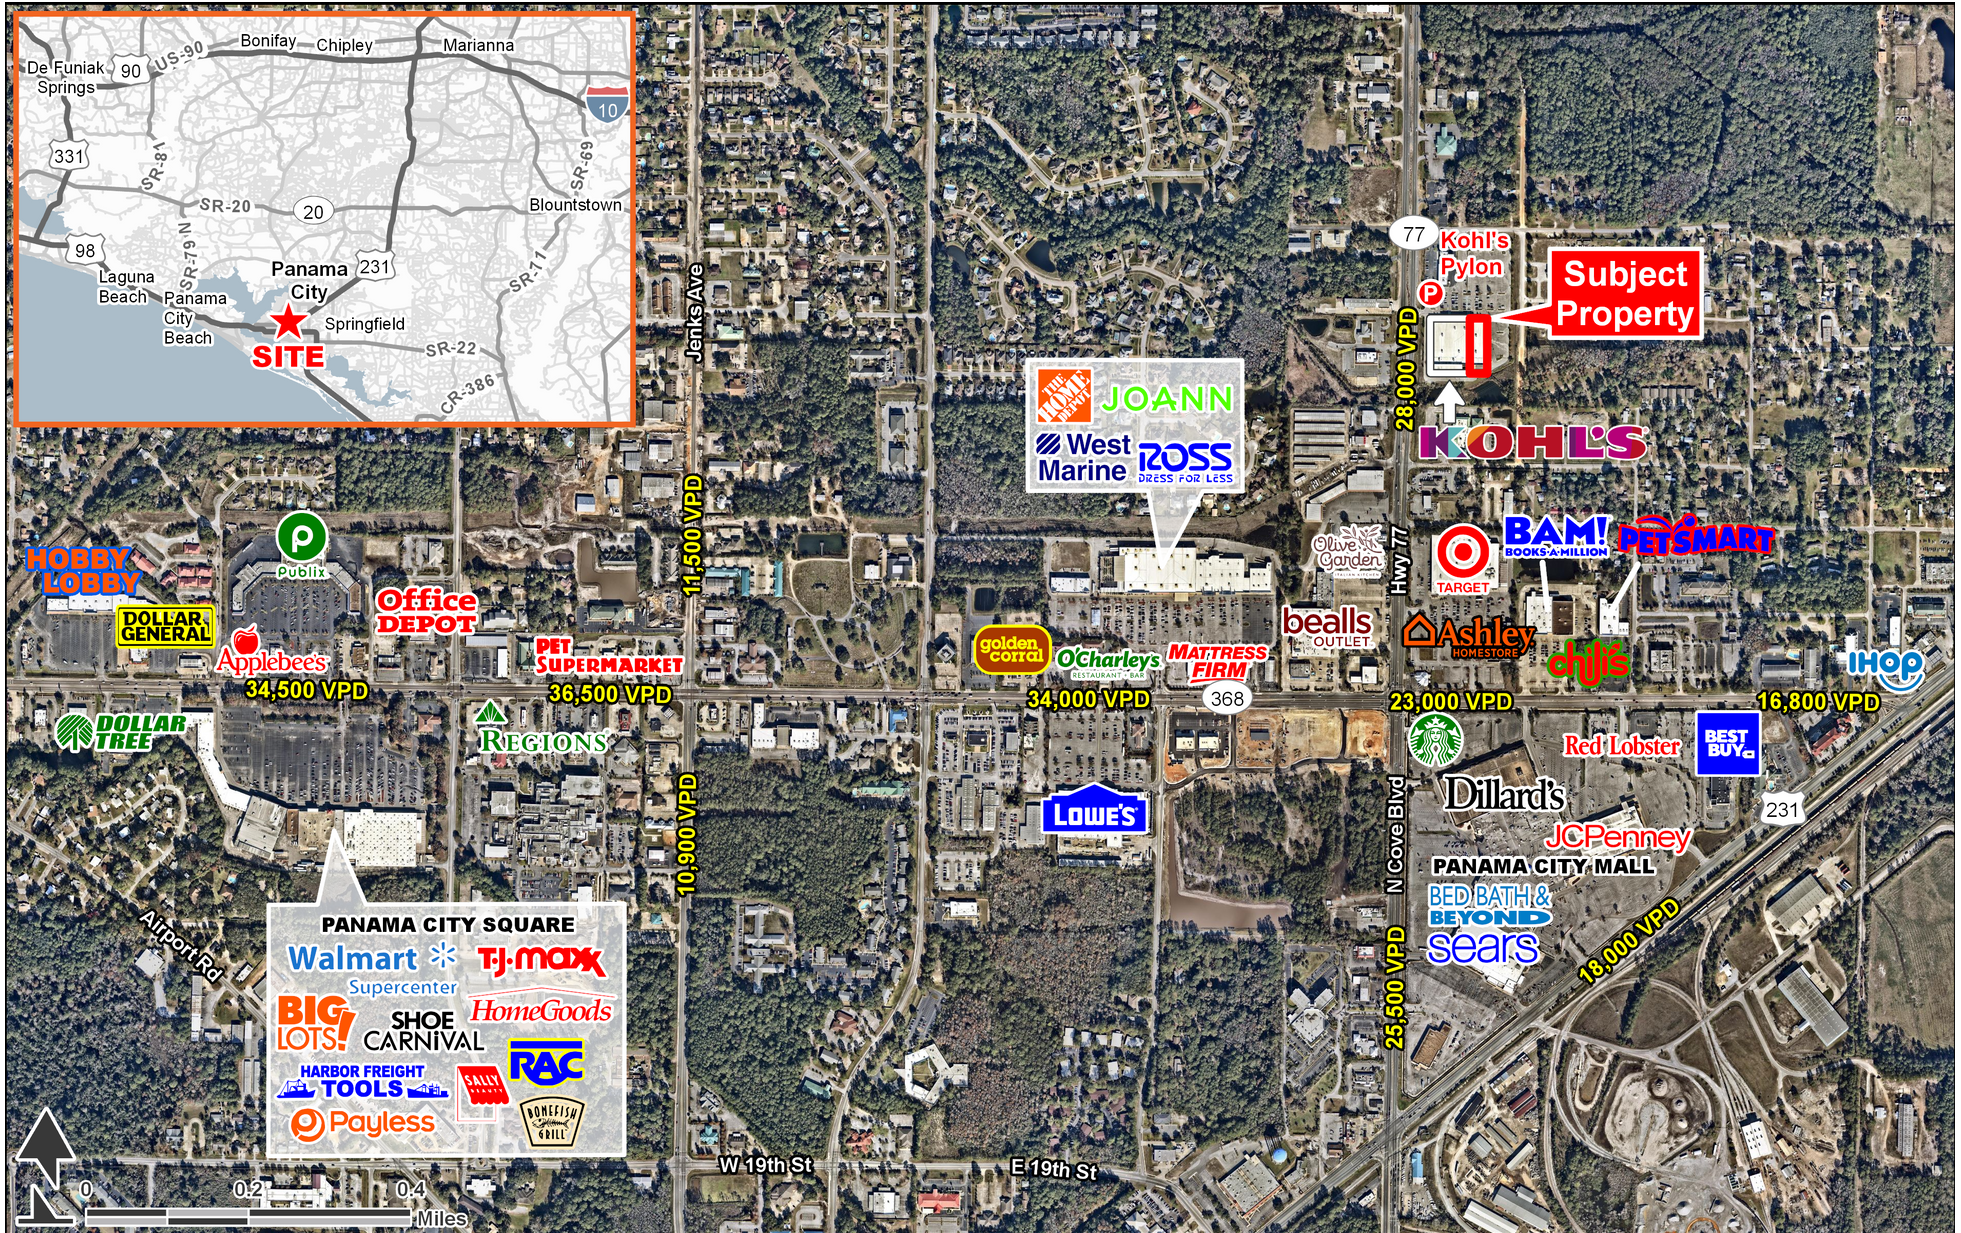

PRIME RETAIL SPACE ADJACENT TO KOHL'S

Panama City, FL 32405 | 2610 Hwy 77 | Hwy 77 & E 23rd St | #1133

FOR MORE INFORMATION, CONTACT EXCLUSIVE AGENT(S):
KATHY DENNIS, CCIM • kathy.dennis@tscg.com • 205.776.6708

Demographics: Esri 2018 No warranty expressed or implied has been made as to the accuracy of the information provided herein, no liability assumed for error or omissions.