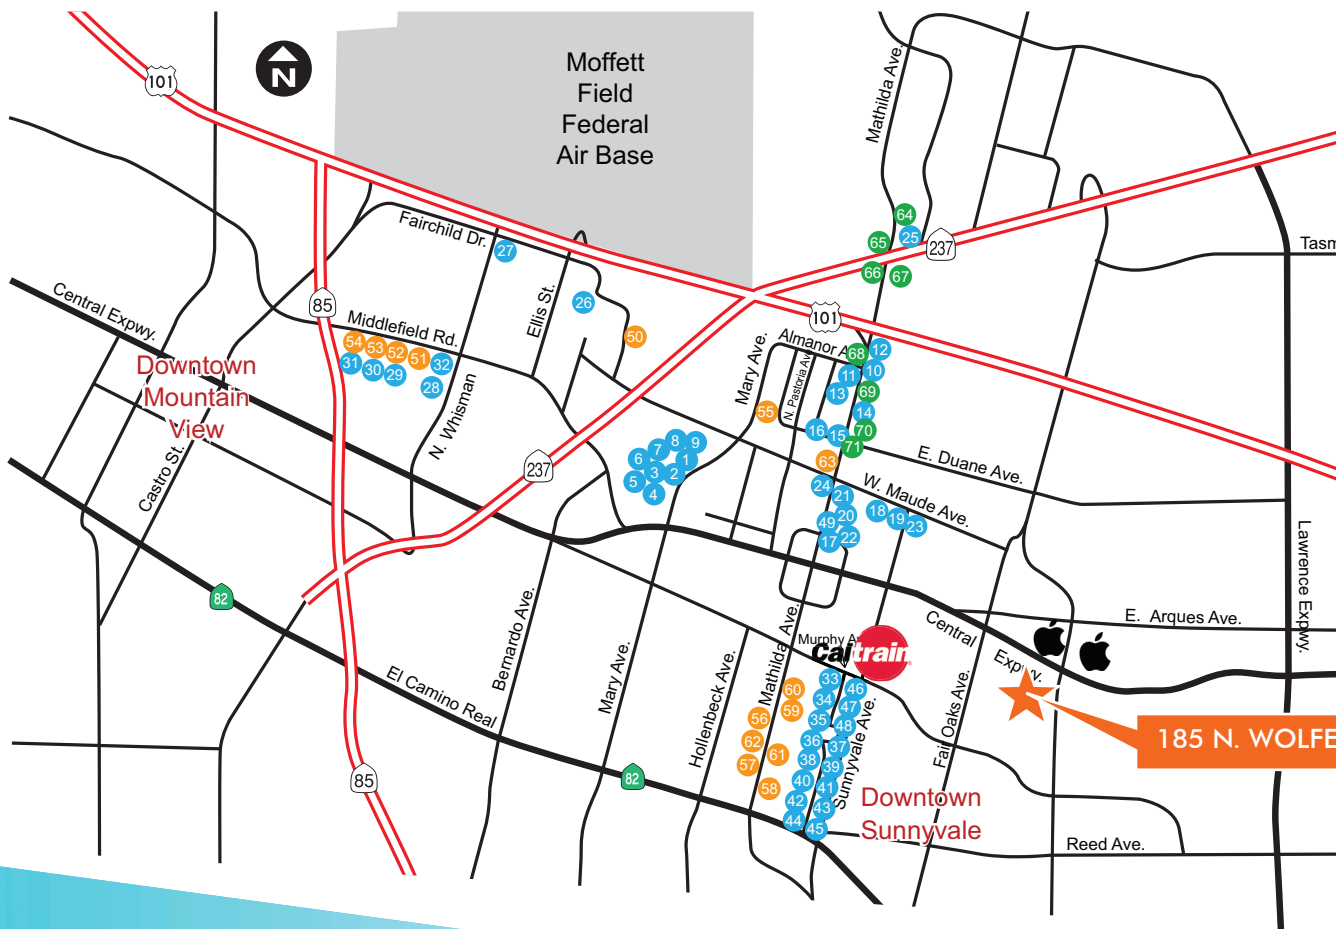

## AMENITIES MAP

Restaurants		Restaurants	
1	Round Table Pizza	39	Fibbar McGee
2	Bimbi Bowl	40	Pho Bao Restaurant
3	Truya Sushi	41	Andoh Japanese Restaurant
4	Little India Cafe	42	Chef Yu
5	Subway	43	Amarin Thai Cuisine
6	Quickly	44	Sakura Sushi
7	Jamba Juice	45	Gumba's Italian Restaurant
8	Arroz Rojo	46	Tao-Tao Restaurant
9	KopePot	47	French Quarter
10	Hobee's Restaurant	48	Dish Dash
11	Burger King	49	Starbucks
12	Denny's		
13	Charulata Restaurant	Services	
14	Dish n Dash	50	Sunnyvale Municipal Golf Course
15	McDonalds	51	A&E Dental
16	Loco Labs	52	Kiddie Academy Childcare
17	Pizza Hut	53	Cleaners & Co-Op
18	Seto Japanese Cuisine	54	Club of Mountain View Fitness Ctr.
19	Seto Deli	55	Post Office
20	KFC	56	Chase Bank
21	Chef Young's	57	Union Bank of California
22	Shaw's Sandwich Shop	58	Bank of America
23	Taqueria Latina	59	Bank of the West
24	Wendy's	60	Wells Fargo Bank
25	Faz Restaurant	61	Wells Fargo Bank
26	Symantec Cafe	62	Guaranty Bank
27	Specialty's Bakery & Cafe	63	American Electronics Assoc. Credit
28	Clocktower Coffee	Hotels	
29	Bento-Teriyaki	64	Sheraton Sunnyvale
30	Subway	65	Sundowner Inn
31	Southwestern Grill	66	Staybridge Suites
32	Roger's Deli & Doughnuts	67	Quality Inn
33	Thai Basil	68	Motel 6 Sunnyvale North
34	Del Monte	69	Larkspur Landing
35	Off The Rails Brewing Co.	70	Best Western Inn
36	Taverna Gyros	71	Comfort Inn
37	Fuego Grill and Sportsbar		
38	Turmerik Restaurant		