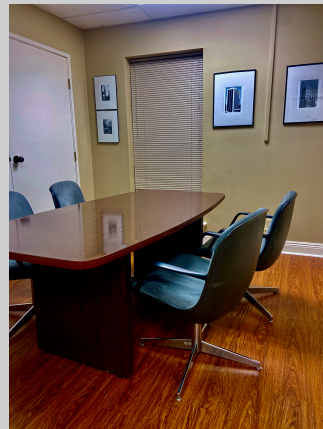

Matthew S. Thompson
DST Realty Inc.
Cell 601-953-4694
Office 601-366-9400
thompson.s.matthew@gmail.com