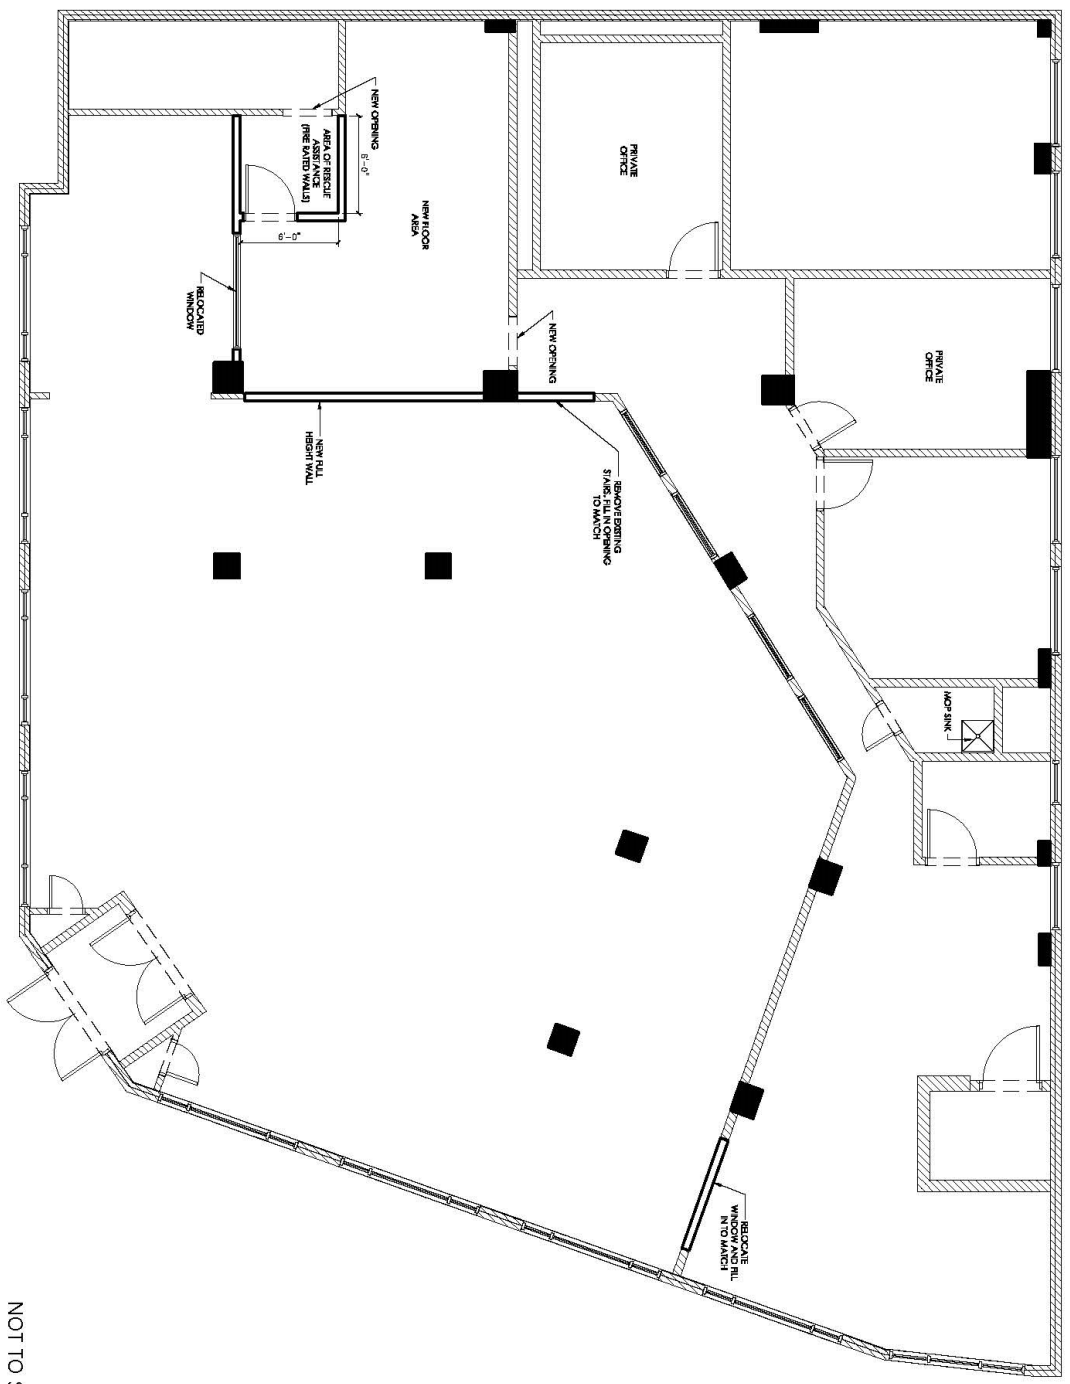

FLOOR PLAN

Mezzanine

NOT TO SCALE

MIDWEST DENTAL IN ROCKFORD, IL - SECOND FLOOR
DATE: 04/20/2015
DESIGN BY: KLS
P:\CORP.ACCT.\MWD\ROCKFORD, IL-1C