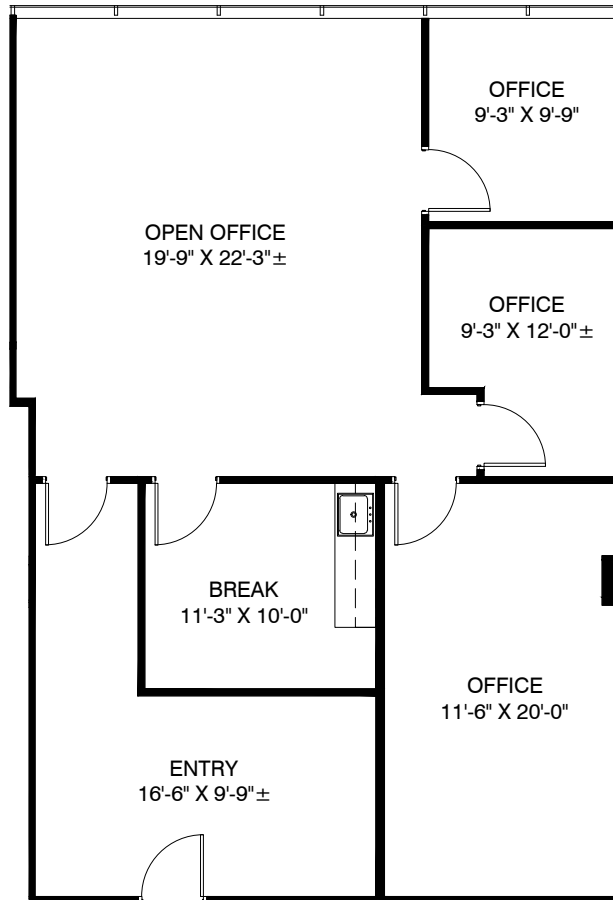

KEYPLAN - 3RD FLOOR

LEASING CONTACT:
KOLBY DICKERSON

kdickerson@txreproperties.com

214-534-1599

COLE MOREANO

cmoreano@txreproperties.com

214-995-1797

ARLINGTON TOWER