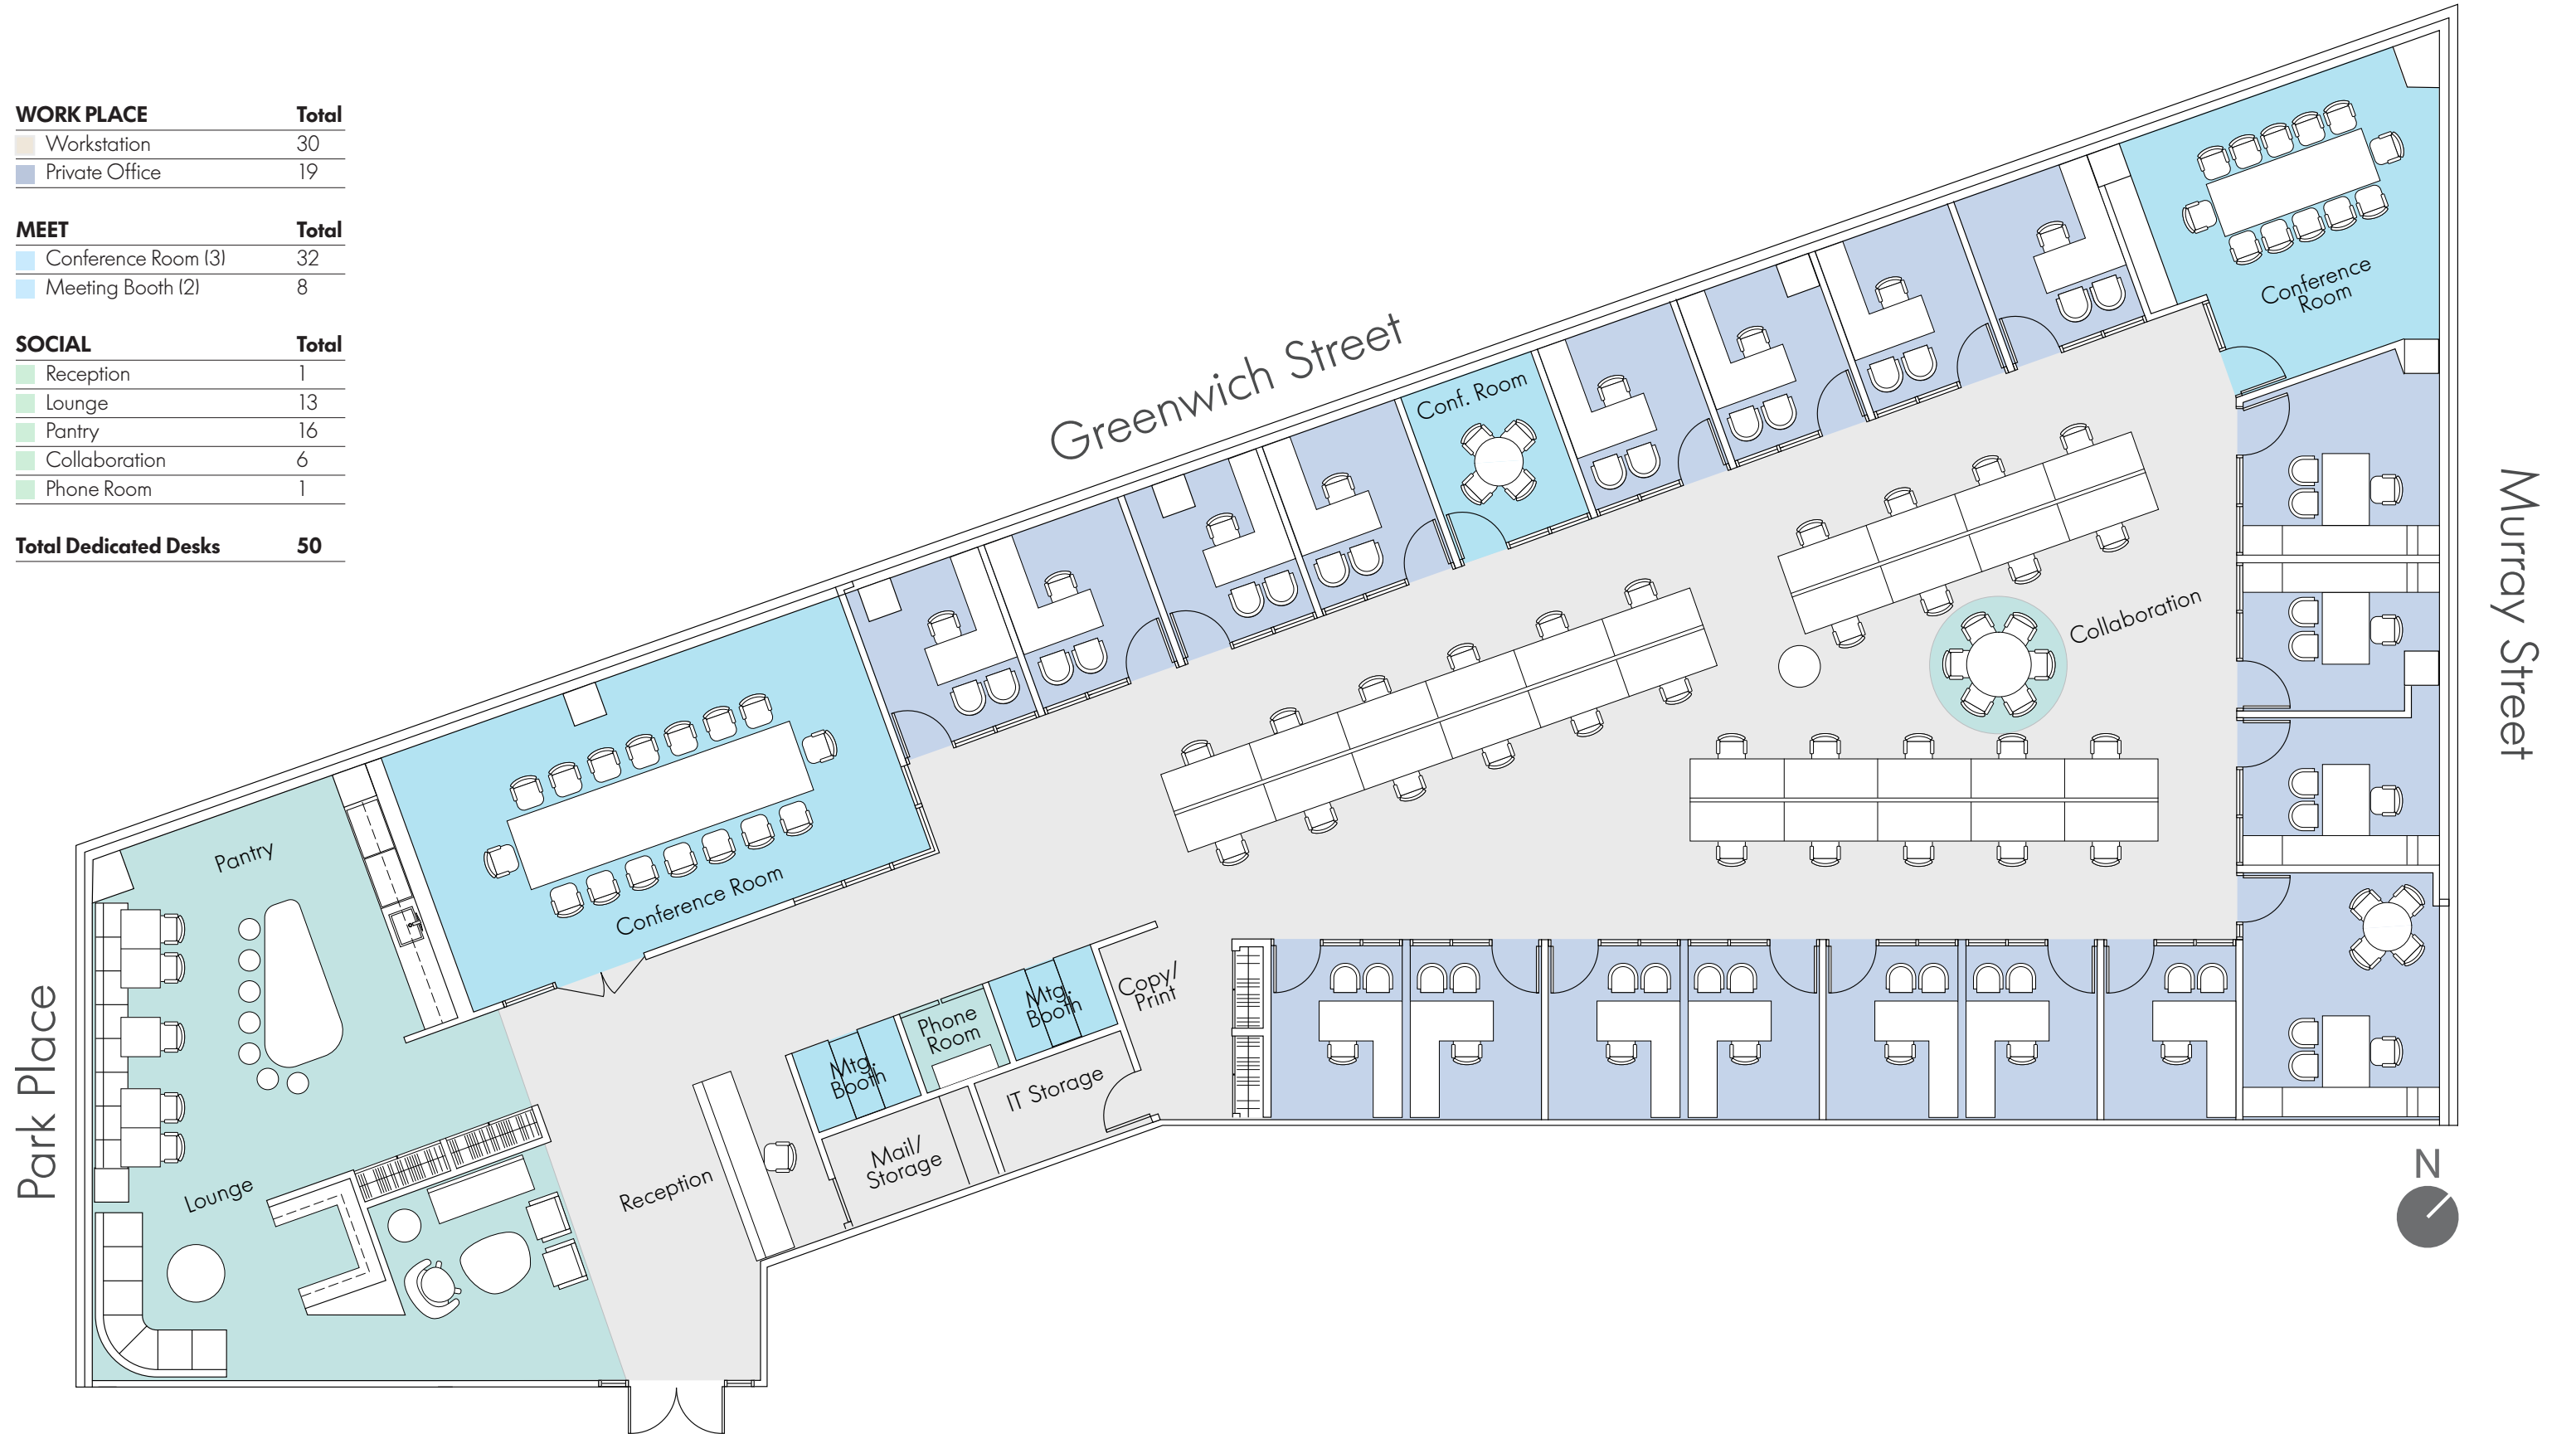

Floor 5 | 11,716sf | Test Fit

WORK PLACE		Total
Workstation	30	30
Private Office	19	19
MEET		Total
Conference Room (3)	32	32
Meeting Booth (2)	8	8
SOCIAL		Total
Reception	1	1
Lounge	13	13
Pantry	16	16
Collaboration	6	6
Phone Room	1	1
Total Dedicated Desks	50