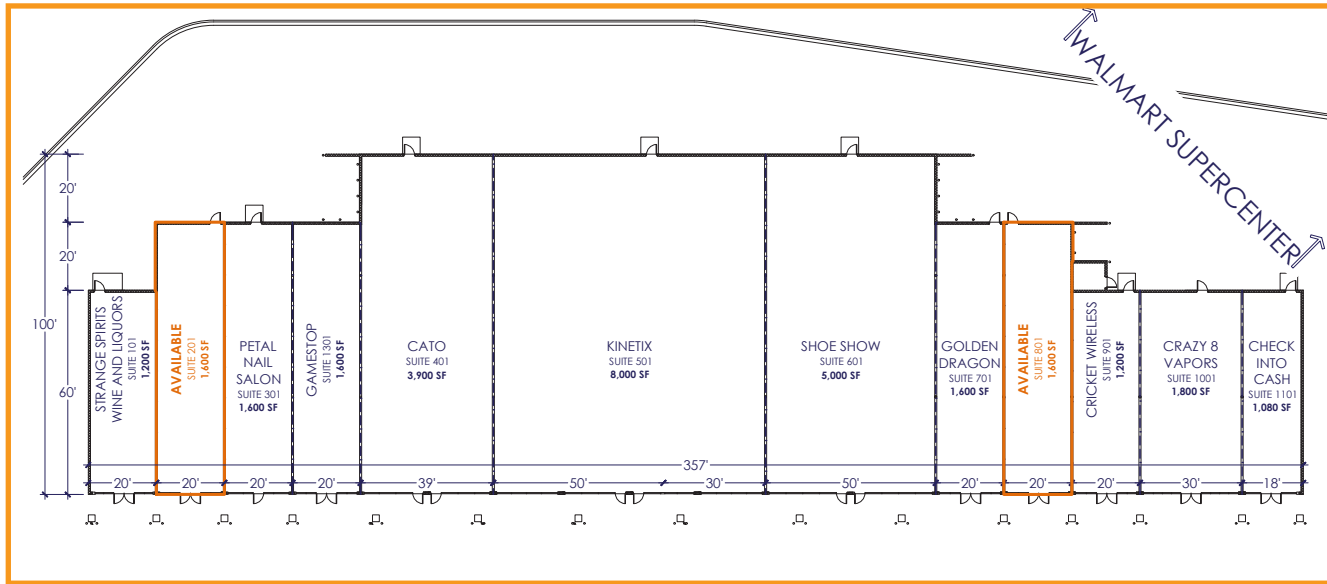

Scan the QR Code for a list of our other properties!

SUITE	TENANT	SQFT
101	Strange Spirits Wines and Liquor	1,200
201	Available	1,600
301	Petal Nail Salon	1,600
1301	GameStop	1,600
401	Cato	3,900
501	Kineticx	8,000
601	Shoe Show	5,000
701	Golden Dragon	1,600
801	Available	1,600
901	Cricket Wireless	1,200
1001	Crazy 8 Vapors	1,800
1101	Check Into Cash	1,080