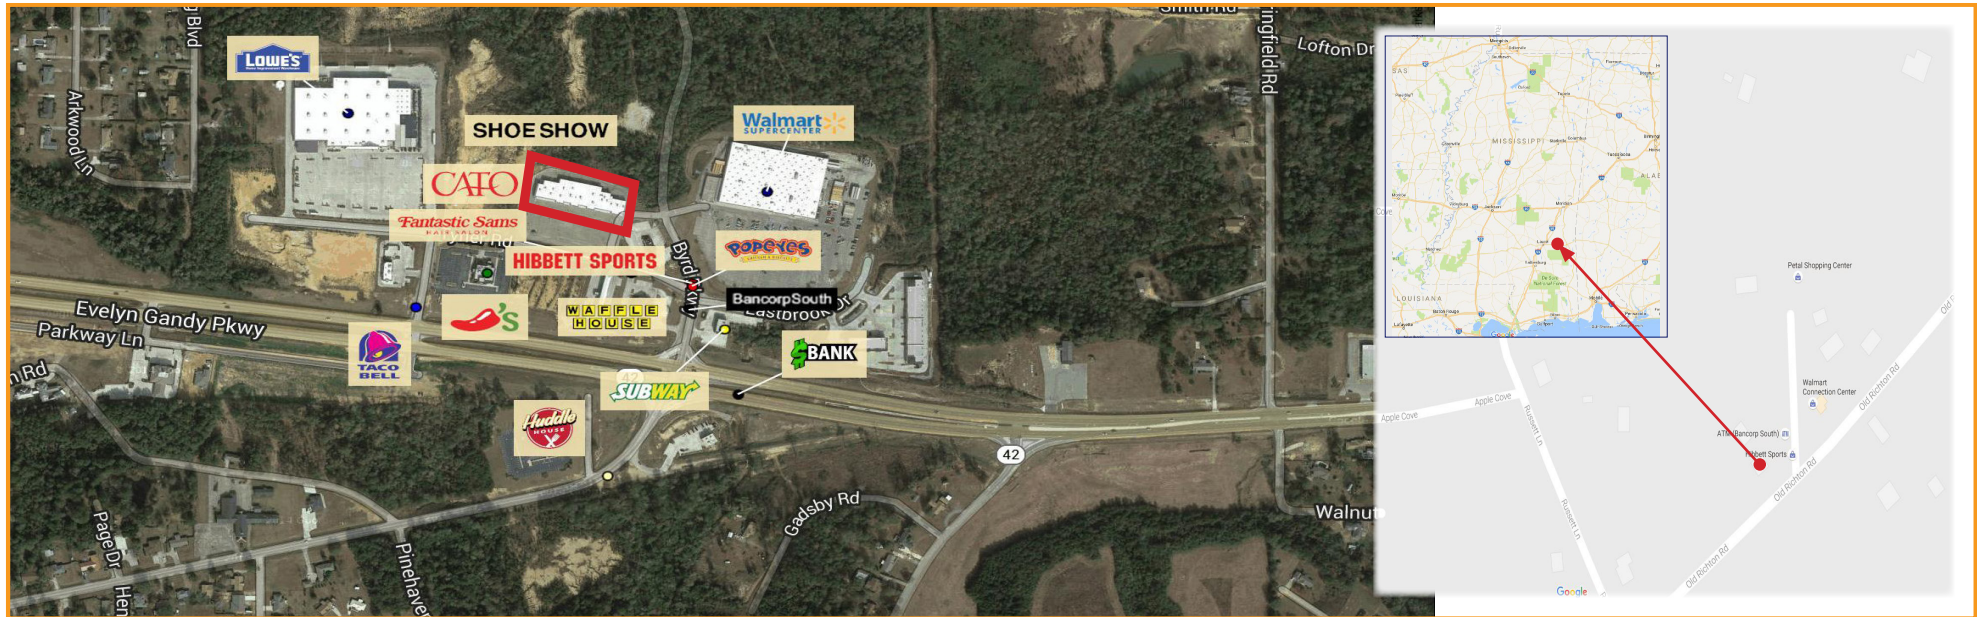

PETAL

PETAL SHOPPING CENTER
35 Byrd Drive
Petal, MS 39465

DEMOGRAPHICS:

	3 MI	5 MI	15 MI
Pop	16,990	47,858	123,988
HH	6,734	19,182	49,670
Ave HH Inc	\$50,408	\$49,646	\$66,117
Tot Employees	10,096	32,362	63,901

PROPERTY FEATURES

Join co-tenants Cato, GameStop, and Shoe Show in this excellent location with great visibility neighboring the local Walmart Supercenter.

Schostak
BROTHERS & COMPANY
www.schostak.com

Dan Fink
(260) 456-9401 fink@schostak.com
17800 Laurel Park Drive, N. - Suite 200C
Livonia, MI 48152

Scan the QR Code for a list of our other properties!

SUITE	TENANT	SQFT
101	Strange Spirits Wines and Liquor	1,200
201	Available	1,600
301	Petal Nail Salon	1,600
1301	GameStop	1,600
401	Cato	3,900
501	Kineticx	8,000
601	Shoe Show	5,000
701	Golden Dragon	1,600
801	Available	1,600
901	Cricket Wireless	1,200
1001	Crazy 8 Vapors	1,800
1101	Check Into Cash	1,080

PETAL

PETAL SHOPPING CENTER
 35 Byrd Drive
 Petal, MS 39465