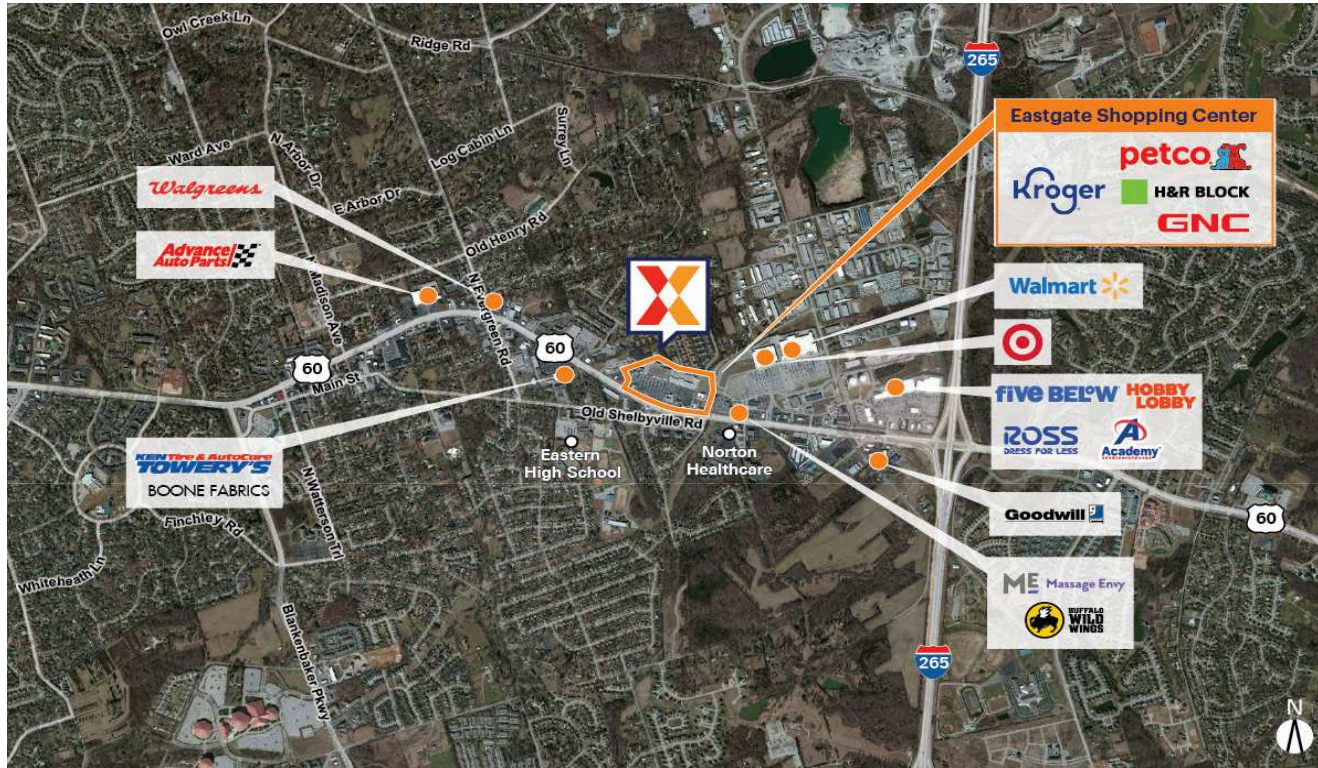

Eastgate Shopping Center

Louisville/Jefferson County, KY-IN

38.2449, -85.5204

12501 Shelbyville Road | Louisville, KY 40243

Center Size: 174,947 SF

Demographics	1 Mile	3 Mile	5 Mile
	5,582	44,852	135,593
	2,347	18,592	55,797
	\$86,800	\$114,587	\$104,294

One of the busiest Kroger stores in Louisville, drawing an average of 38,000+ customers/week

High visibility on Shelbyville Rd from 35,000+ vehicles daily and easy access to I-275

Surrounded by an affluent population with an average household income of \$114,000+ within 3 miles

Eastgate Shopping Center

Louisville/Jefferson County, KY-IN

38.2449, -85.5204

12501 Shelbyville Road | Louisville, KY 40243

Available Space

PAD A	0 SF
06	2,924 SF
07	1,600 SF
08	1,520 SF

Current Retailers

ATM	Fifth Third Bank	600 SF
FUEL	Kroger Fuel Center	0 SF
N.A.P.	Pizza Hut	0 SF
N.A.P.1	Taco Bell	0 SF
N.A.P.2	PNC Bank	0 SF
N.A.P.3	Wick's Pizza	0 SF
N.A.P.4	Discount Tire Company	0 SF
N.A.P.5	PRG Paint	0 SF
OP2	Kort Physical Therapy	7,500 SF
WASH	Kroger Car Wash	0 SF
1-2	Carali's Rotisserie Chicken	2,671 SF
03	Papa Murphy's	1,200 SF
04	The Art Of Framing	1,068 SF
05	Oriental Palace	1,571 SF
06B	Hotxorx	2,426 SF
09	Clay Oven Indian Restaurant	2,506 SF
10-16	Kroger	100,041 SF
18	Kroger Liquor Store	7,230 SF
20	H&R Block	1,280 SF
21	Sport Clips	1,200 SF
22	HobbyTown	2,530 SF
23	GNC	1,600 SF
24A	Learning Express	3,000 SF
24B	Secret Garden	5,000 SF
26	Magnolia & Fig	2,700 SF
26A	CPR (Cell Phone Repair)	1,140 SF
27	Sun Tan City	2,800 SF
28	Hollywood Nails	1,360 SF
29	Sola Salon	6,080 SF
30	Petco	14,000 SF