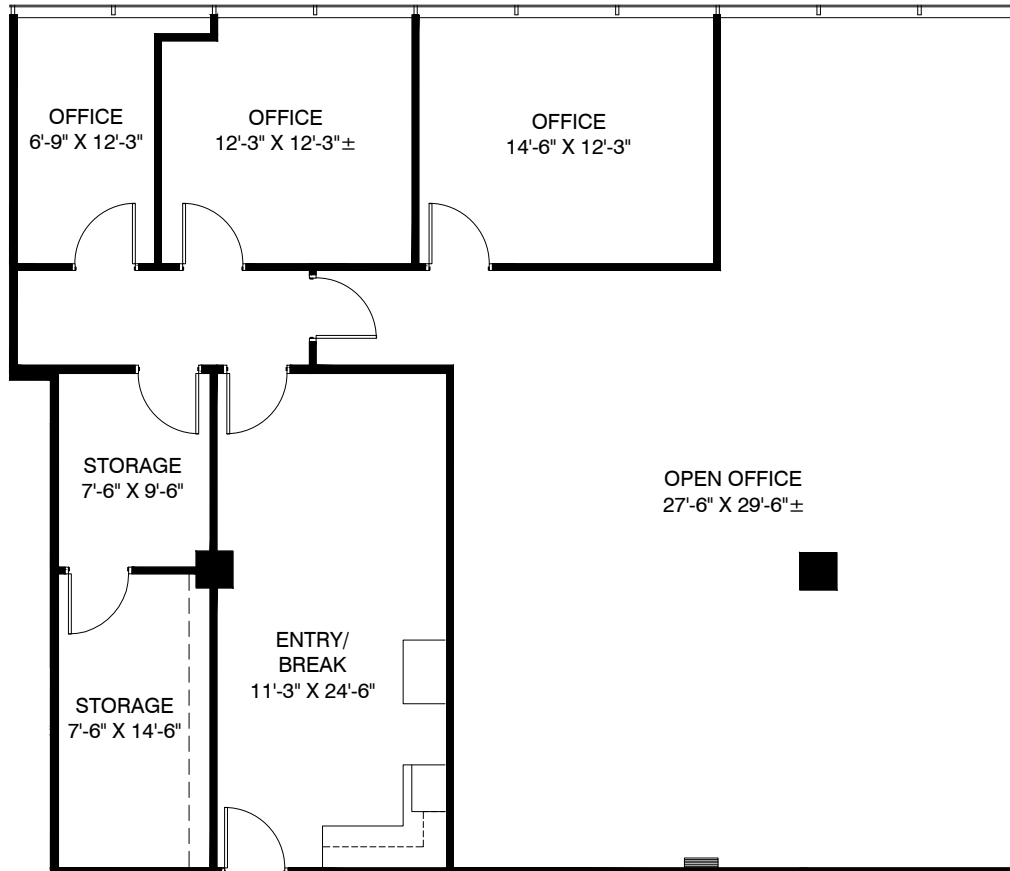

KEYPLAN - 4TH FLOOR

LEASING CONTACT:
KOLBY DICKERSON
kdickerson@txreproperties.com
214-534-1599
COLE MOREANO
cmoreano@txreproperties.com
214-995-1797

ARLINGTON TOWER

1600 E. PIONEER PKWY. ARLINGTON, TX 76011

SUITE #425

2,258 RSF